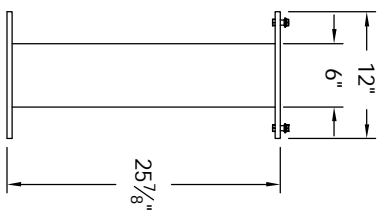

Versatile™ 4C Pedestal Mount Collection Box, 4C08S-HOP-P

PEDESTAL DETAIL

| MAX BUNDLE SIZE | | | |
|-----------------|---------|---------|--|
| HEIGHT | WIDTH | LENGTH | |
| 4 1/4" | 11 3/8" | 6 1/4" | |
| 3 1/2" | 11 3/8" | 11 1/2" | |
| 3" | 11 3/8" | 14 3/4" | |
| 2 1/2" | 11 3/8" | 14 3/4" | |

- NOTES:
1. 4C pedestal units are for private applications only / not USPS Approved.
 2. May be installed outside or inside - see foundation specification details within the 4C Installation Manual.
 3. Collection Box compartment size is 13 11/16" H x 12" W x 15"D.