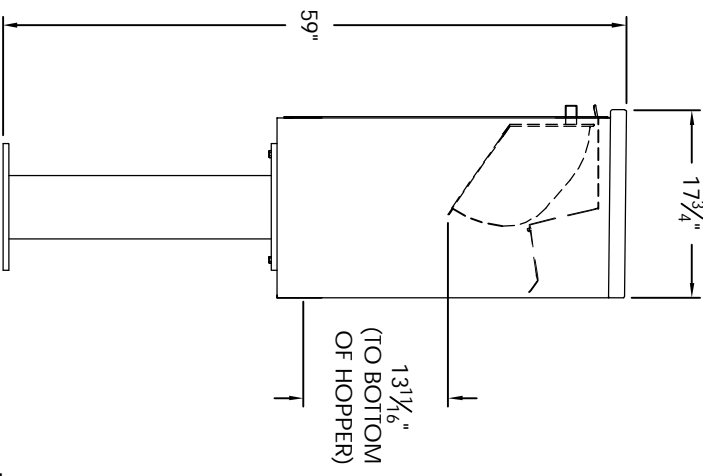

Versatile™ 4C Pedestal Mount Collection Box, 4C08S-HOP-P

PEDESTAL DETAIL

| MAX BUNDLE SIZE | | | |
|-----------------|---------|---------|--|
| HEIGHT | WIDTH | LENGTH | |
| 4 1/4" | 11 3/8" | 6 1/4" | |
| 3 1/2" | 11 3/8" | 11 1/2" | |
| 3" | 11 3/8" | 14 3/4" | |
| 2 1/2" | 11 3/8" | 14 3/4" | |

- NOTES:
1. 4C pedestal units are for private applications only / not USPS Approved.
 2. May be installed outside or inside - see foundation specification details within the 4C Installation Manual.
 3. Collection Box compartment size is 13 11/16" H x 12" W x 15"D.

PRODUCT SERIES: VERSATILE™ 4C PEDESTAL MOUNT COLLECTION BOX

1743 Quincy Ave., Suite 151
 Naperville, IL 60540
 800-824-9985
 www.MailboxWorks.com

| | | | |
|----------------|---------------|---------------|----------|
| MODEL | 4C08S-HOP-P | REV | G |
| SCALE | NONE | LAST REV DATE | 07/03/14 |
| DRAWING NUMBER | 4C08S-HOP-PCS | DRAWN BY | TNS |