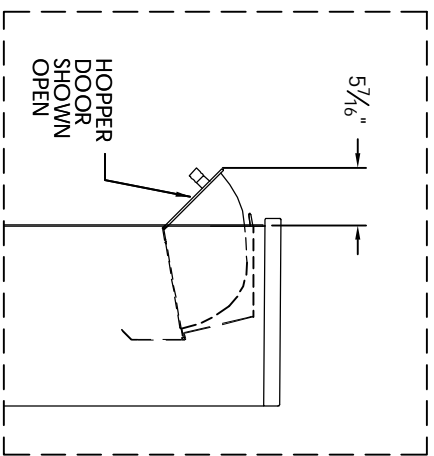

Versatile™ 4C Pedestal Mount Collection Box, 4C08S-HOP-P

PEDESTAL DETAIL

| MAX BUNDLE SIZE | | | |
|-----------------|---------|---------|--|
| HEIGHT | WIDTH | LENGTH | |
| 4 1/4" | 11 3/8" | 6 1/4" | |
| 3 1/2" | 11 3/8" | 11 1/2" | |
| 3" | 11 3/8" | 14 3/4" | |
| 2 1/2" | 11 3/8" | 14 3/4" | |

- NOTES:
1. 4C pedestal units are for private applications only / not USPS Approved.
 2. May be installed outside or inside - see foundation specification details within the 4C Installation Manual.
 3. Collection Box compartment size is 13 11/16" H x 12" W x 15"D.

PRODUCT SERIES: VERSATILE™ 4C PEDESTAL MOUNT COLLECTION BOX

1743 Quincy Ave., Suite 151
 Naperville, IL 60540
 800-824-9985
 www.MailboxWorks.com

| | | | |
|----------------|---------------|---------------|----------|
| MODEL | 4C08S-HOP-P | REV | G |
| SCALE | NONE | LAST REV DATE | 07/03/14 |
| DRAWING NUMBER | 4C08S-HOP-PCS | DRAWN BY | TNS |