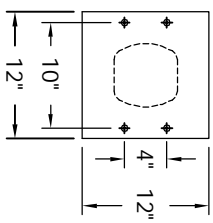

Versatile™ 4C Pedestal Mount Collection Box, 4C08S-HOP-P

PEDESTAL DETAIL

| MAX BUNDLE SIZE | | | |
|-----------------|---------|---------|--|
| HEIGHT | WIDTH | LENGTH | |
| 4 1/4" | 11 3/8" | 6 1/4" | |
| 3 1/2" | 11 3/8" | 11 1/2" | |
| 3" | 11 3/8" | 14 3/4" | |
| 2 1/2" | 11 3/8" | 14 3/4" | |

- NOTES:
1. 4C pedestal units are for private applications only / not USPS Approved.
 2. May be installed outside or inside - see foundation specification details within the 4C Installation Manual.
 3. Collection Box compartment size is 13 11/16" H x 12" W x 15"D.