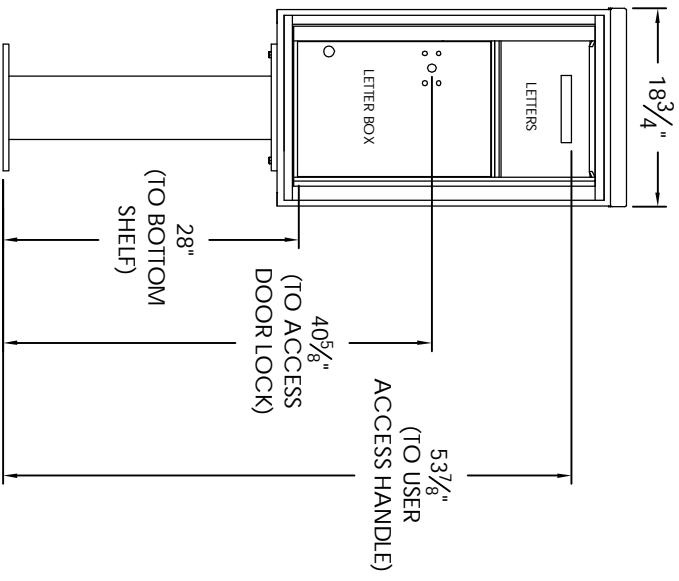

Versatile™ 4C Pedestal Mount Collection Box, 4C08S-HOP-P

PEDESTAL DETAIL

| MAX BUNDLE SIZE | | | |
|-----------------|---------|---------|--|
| HEIGHT | WIDTH | LENGTH | |
| 4 1/4" | 11 3/8" | 6 1/4" | |
| 3 1/2" | 11 3/8" | 11 1/2" | |
| 3" | 11 3/8" | 14 3/4" | |
| 2 1/2" | 11 3/8" | 14 3/4" | |

- NOTES:
1. 4C pedestal units are for private applications only / not USPS Approved.
 2. May be installed outside or inside - see foundation specification details within the 4C Installation Manual.
 3. Collection Box compartment size is 13 11/16" H x 12" W x 15"D.

PRODUCT SERIES: VERSATILE™ 4C PEDESTAL MOUNT COLLECTION BOX

1743 Quincy Ave., Suite 151
 Naperville, IL 60540
 800-824-9985
 www.MailboxWorks.com

| | | | |
|----------------|---------------|---------------|----------|
| MODEL | 4C08S-HOP-P | REV | G |
| SCALE | NONE | LAST REV DATE | 07/03/14 |
| DRAWING NUMBER | 4C08S-HOP-PCS | DRAWN BY | TNS |