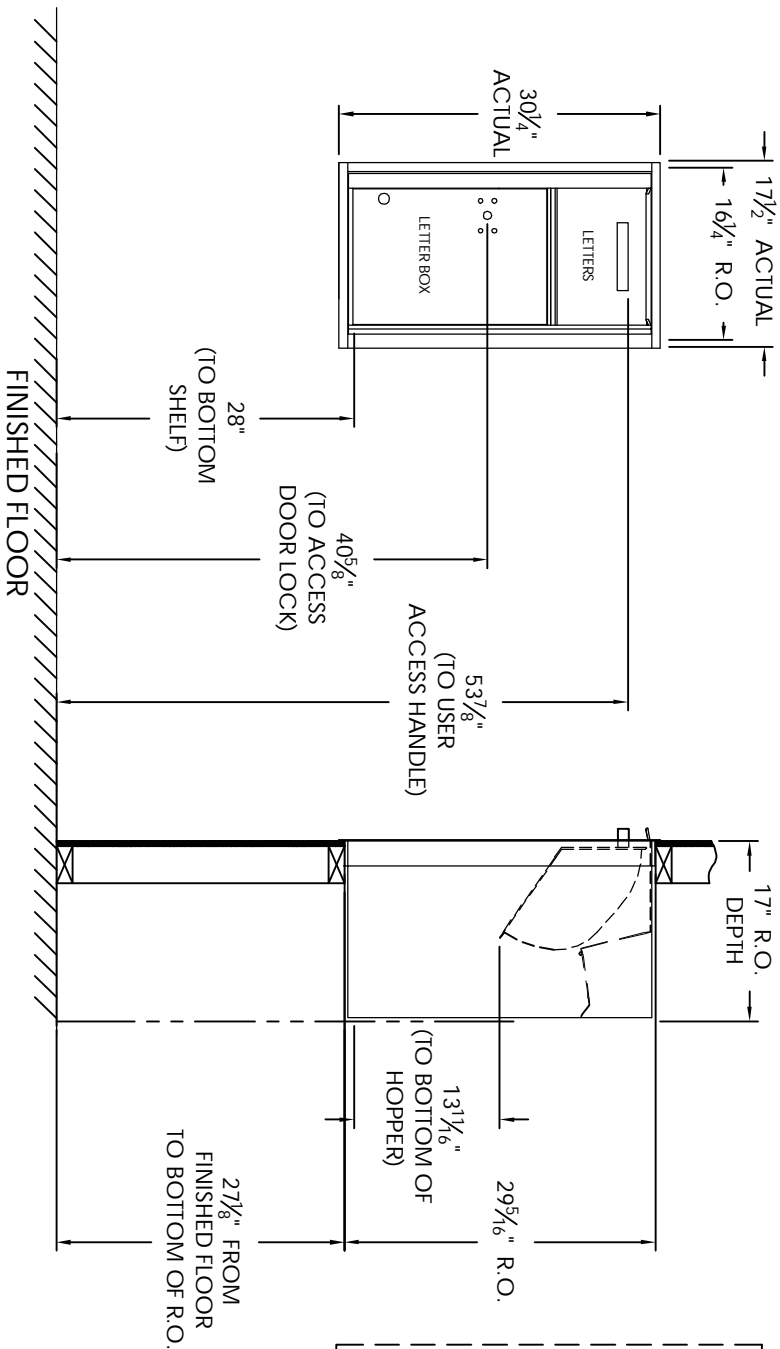

Versatile™ 4C Collection Box, 4C08S-HOP

MAX BUNDLE SIZE			
HEIGHT	WIDTH	LENGTH	
4 1/4"	11 3/8"	6 1/4"	
3 1/2"	11 3/8"	11 1/2"	
3"	11 3/8"	14 3/4"	
2 1/2"	11 3/8"	14 3/4"	

- NOTES:
1. 4C Collection boxes are USPS Approved.
 2. Module may be recessed, surface, or pedestal mounted and coordinates with Florence versatile™ 4C mailbox modules, see installation manual for details.
 3. Collection Box compartment size is 13 11/16" H x 12" W x 15"D.

PRODUCT SERIES: VERSATILE™ 4C COLLECTION BOX

1743 Quincy Ave, Suite 151
 Naperville, IL 60540
 800-824-9985
 www.MailboxWorks.com

MODEL	REV	SCALE	LAST REV. DATE
4C08S-HOP	G	NONE	07/01/14
DRAWING NUMBER		DRAWN BY	
4C08S-HOPCS		TAB	