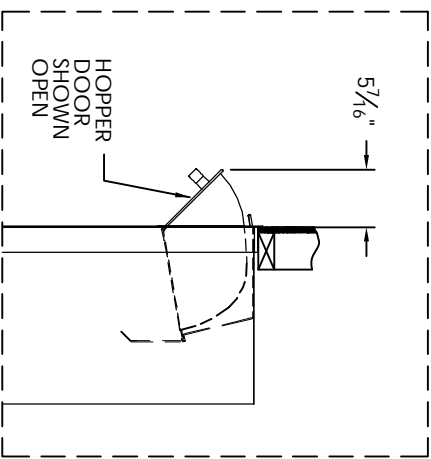

Versatile™ 4C Collection Box, 4C08S-HOP

MAX BUNDLE SIZE			
HEIGHT	WIDTH	LENGTH	
4 1/4"	11 3/8"	6 1/4"	
3 1/2"	11 3/8"	11 1/2"	
3"	11 3/8"	14 3/4"	
2 1/2"	11 3/8"	14 3/4"	

- NOTES:
1. 4C Collection boxes are USPS Approved.
 2. Module may be recessed, surface, or pedestal mounted and coordinates with Florence versatile™ 4C mailbox modules, see installation manual for details.
 3. Collection Box compartment size is 13 11/16" H x 12" W x 15"D.

PRODUCT SERIES: VERSATILE™ 4C COLLECTION BOX

1743 Quincy Ave, Suite 151
 Naperville, IL 60540
 800-824-9985
 www.MailboxWorks.com

MODEL	REV	SCALE	LAST REV. DATE
4C08S-HOP	G	NONE	07/01/14
DRAWING NUMBER		DRAWN BY	
4C08S-HOPCS		TAB	