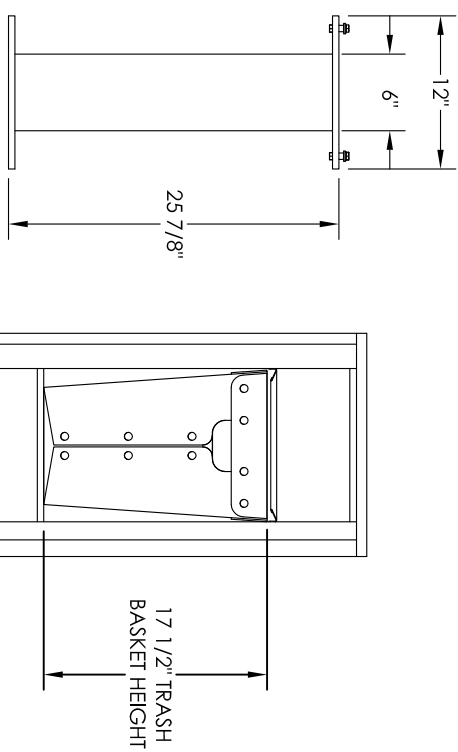

# Versatile™ 4C Pedestal Mount Trash/Recycling Bin, 4C08S-BIN-P

## PEDESTAL DETAIL

- Notes:
1. 4C Trash / Recycling Bins are for private application only / not USPS Approved.
  2. May be installed outside or inside - see foundation specification details within the 4C Installation Manual.
  3. Includes (1) trash/recycling compartment, (1) 10-gallon trash basket made of recycled plastic and customized to compartment (Note: trash bag furnished by others).

PRODUCT SERIES: VERSATILE™ 4C PEDESTAL MOUNT TRASH/RECYCLING BIN

**The Mailbox Works**

1743 Quincy Ave. Suite 151  
 Naperville, IL 60540  
 800-824-9985

www.MailboxWorks.com

MODEL	4C08S-BIN-P	REV	C
SCALE	NONE	LAST REV DATE	6/17/14
DRAWING NUMBER	4C08S-BIN-PCS	DRAWN BY	AFD