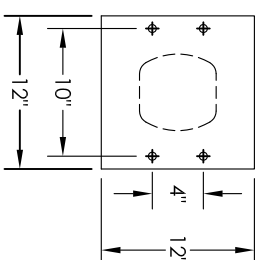

# Versatile™ 4C Pedestal Mount Trash/Recycling Bin, 4C08S-BIN-P

## PEDESTAL DETAIL

- Notes:
1. 4C Trash / Recycling Bins are for private application only / not USPS Approved.
  2. May be installed outside or inside - see foundation specification details within the 4C Installation Manual.
  3. Includes (1) trash/recycling compartment, (1) 10-gallon trash basket made of recycled plastic and customized to compartment (Note: trash bag furnished by others).