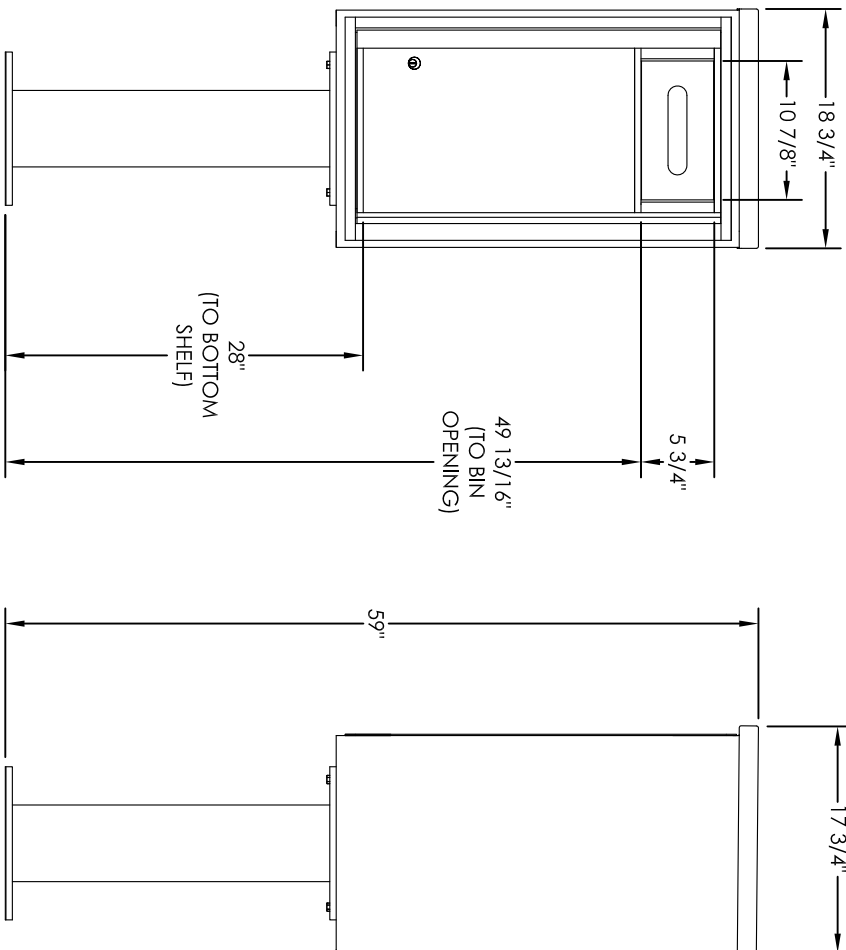

# Versatile™ 4C Pedestal Mount Trash/Recycling Bin, 4C08S-BIN-P

## PEDESTAL DETAIL

- Notes:
1. 4C Trash / Recycling Bins are for private application only / not USPS Approved.
  2. May be installed outside or inside - see foundation specification details within the 4C Installation Manual.
  3. Includes (1) trash/recycling compartment, (1) 10-gallon trash basket made of recycled plastic and customized to compartment (Note: trash bag furnished by others).

PRODUCT SERIES: VERSATILE™ 4C PEDESTAL MOUNT TRASH/RECYCLING BIN

**The Mailbox Works**

1743 Quincy Ave. Suite 151  
 Naperville, IL 60540  
 800-824-9985

www.MailboxWorks.com

MODEL	4C08S-BIN-P	REV	C
SCALE	NONE	LAST REV DATE	6/17/14
DRAWING NUMBER	4C08S-BIN-PCS	DRAWN BY	AFD