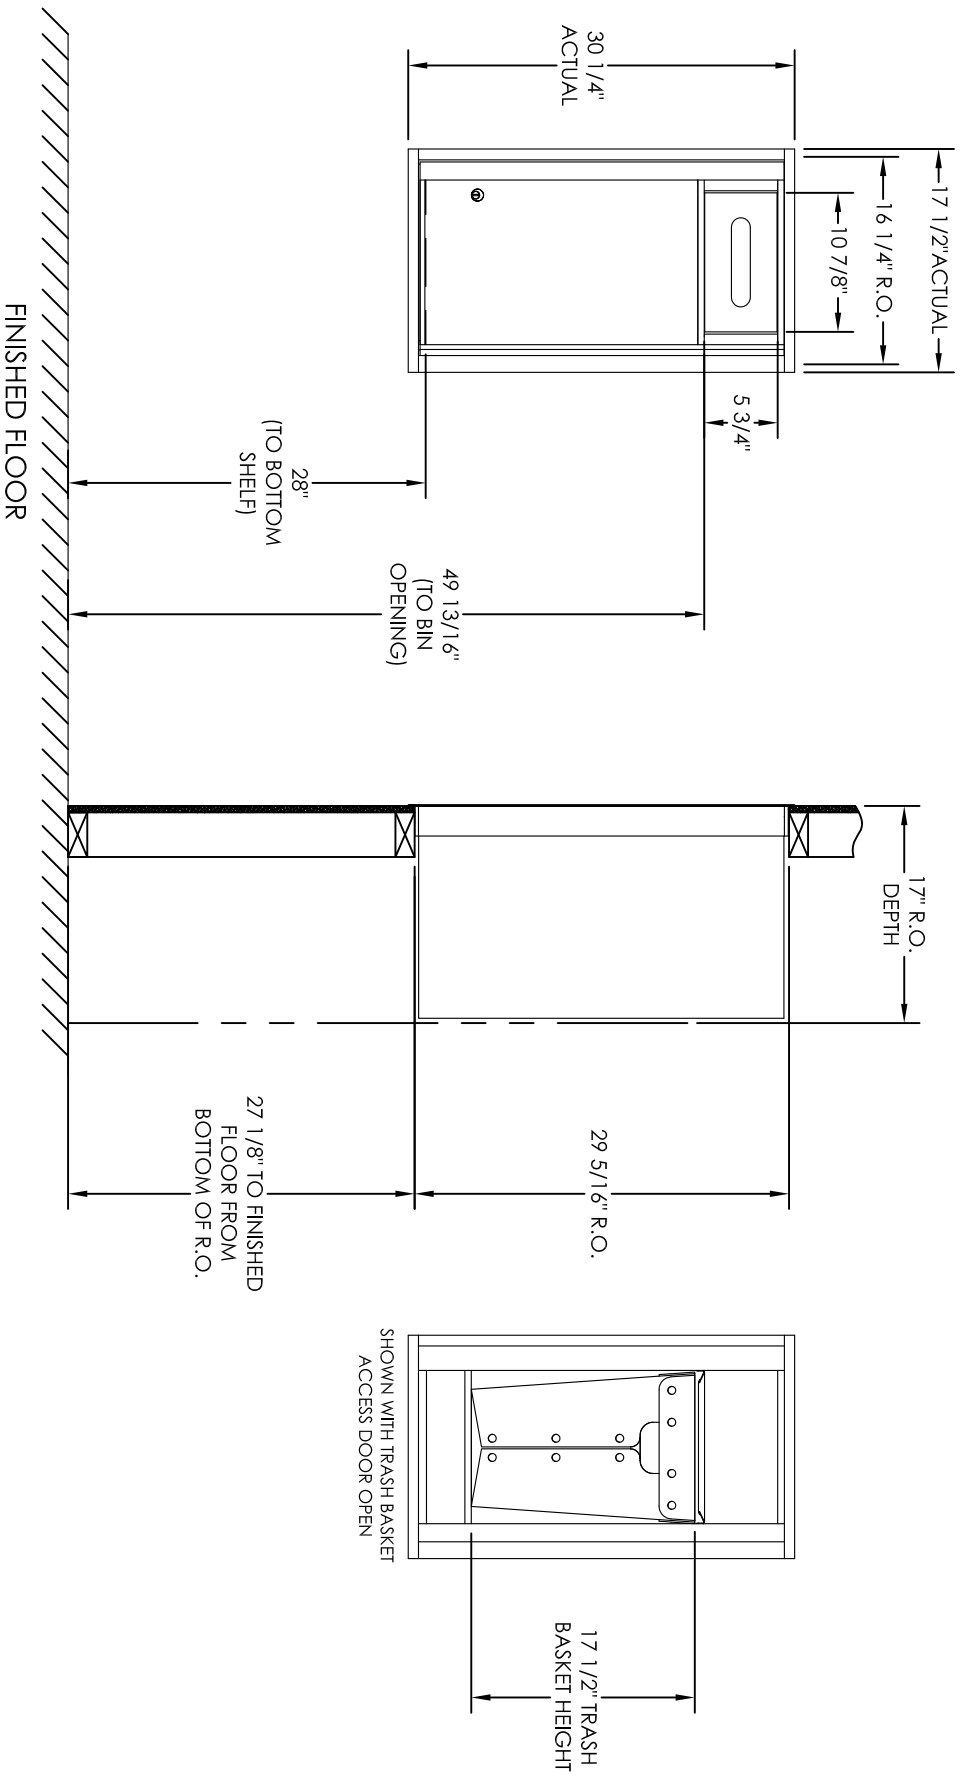

Versatile™ 4C Trash/Recycling Bin, 4C08S-BIN

- Notes:
1. 4C Trash / Recycling Bins are for private applications only / not USFS Approved.
 2. Module may be recessed, surface, or pedestal mounted and coordinates with Florence versatile™ 4C mailbox modules, see installation manual for details.
 3. Includes (1) trash/recycling compartment, (1) 10-gallon trash basket made of recycled plastic and customized to compartment (Note: trash bag furnished by others).

PRODUCT SERIES: VERSATILE™ 4C TRASH/RECYCLING BIN

1743 Quincy Ave. Suite 151
 Naperville, IL 60540
 800-824-9985
 www.MailboxWorks.com

MODEL	4C08S-BIN	REV	E
SCALE	NONE	LAST REV DATE	6/17/14
DRAWING NUMBER	4C08S-BINCS	DRAWN BY	AFD