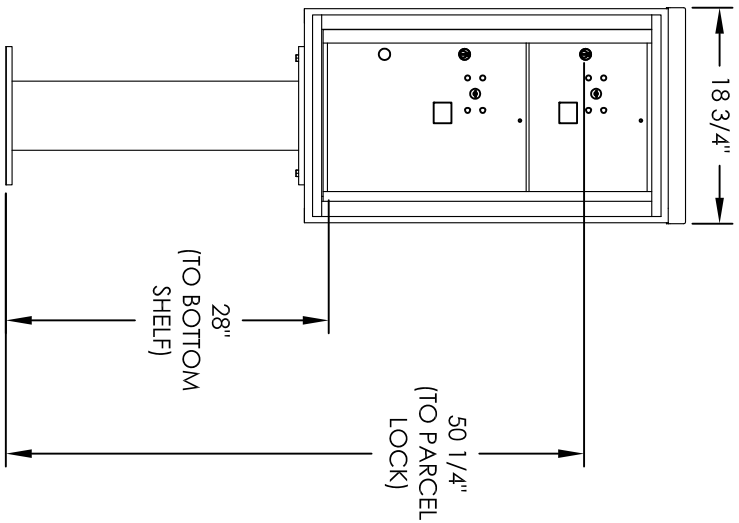

Versatile™ 4C Pedestal Mount Mailbox, 4C08S-2P-P

PEDESTAL DETAIL

COMPARTMENT CHART

DESCRIPTION	COMPARTMENT	COMPARTMENT SIZE	QTY.
PARCEL	PL3	10" H x 12" W x 15" D	1
PARCEL	PL5	17" H x 12" W x 15" D	1

PRODUCT SERIES: VERSATILE™ 4C PEDESTAL MOUNT MAILBOX

1743 Quincy Ave, Suite 151
 Naperville, IL 60540
 800-824-9985
 www.MailboxWorks.com

MODEL	REV	LAST REV DATE
4C08S-2P-P	B	5/10/2014
SCALE	DRAWING NUMBER	DRAWN BY
NONE	4C08S-2P-PCS	RAK

- NOTES:
1. 4C pedestal units are for private applications only / not USPS Approved.
 2. May be installed outside or inside - see foundation specification details within the 4C Installation Manual.