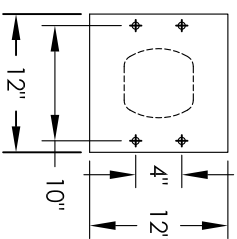

Versatile™ 4C Pedestal Mount Mailbox, 4C08S-2P-P

PEDESTAL DETAIL

COMPARTMENT CHART

DESCRIPTION	COMPARTMENT	COMPARTMENT SIZE	QTY.
PARCEL	PL3	10" H x 12" W x 15" D	1
PARCEL	PL5	17" H x 12" W x 15" D	1

PRODUCT SERIES: VERSATILE™ 4C PEDESTAL MOUNT MAILBOX