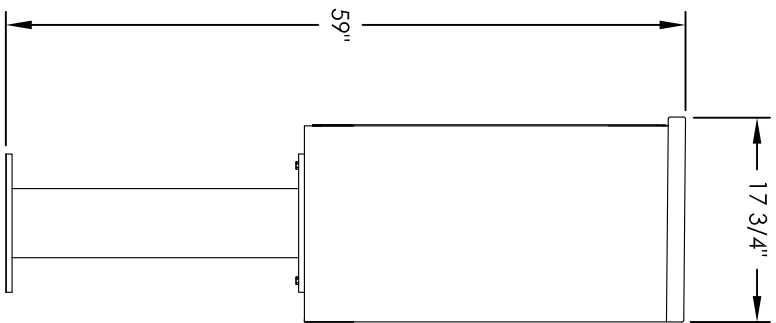

Versatile™ 4C Pedestal Mount Mailbox, 4C08S-2P-P

PEDESTAL DETAIL

COMPARTMENT CHART

DESCRIPTION	COMPARTMENT	COMPARTMENT SIZE	QTY.
PARCEL	PL3	10" H x 12" W x 15" D	1
PARCEL	PL5	17" H x 12" W x 15" D	1

PRODUCT SERIES: VERSATILE™ 4C PEDESTAL MOUNT MAILBOX

1743 Quincy Ave, Suite 151
 Naperville, IL 60540
 800-824-9985
 www.MailboxWorks.com

MODEL	REV	LAST REV DATE
4C08S-2P-P	B	5/10/2014
SCALE	DRAWING NUMBER	DRAWN BY
NONE	4C08S-2P-PCS	RAK

- NOTES:
1. 4C pedestal units are for private applications only / not USPS Approved.
 2. May be installed outside or inside - see foundation specification details within the 4C Installation Manual.