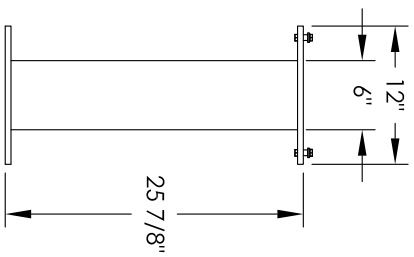

Versatile™ 4C Pedestal Mount Mailbox, 4C08S-2P-P

PEDESTAL DETAIL

COMPARTMENT CHART

DESCRIPTION	COMPARTMENT	COMPARTMENT SIZE	QTY.
PARCEL	PL3	10" H x 12" W x 15" D	1
PARCEL	PL5	17" H x 12" W x 15" D	1

PRODUCT SERIES: VERSATILE™ 4C PEDESTAL MOUNT MAILBOX

1743 Quincy Ave, Suite 151
 Naperville, IL 60540
 800-824-9985
 www.MailboxWorks.com

MODEL	REV	LAST REV DATE
4C08S-2P-P	B	5/10/2014
SCALE	DRAWING NUMBER	DRAWN BY
NONE	4C08S-2P-PCS	RAK

- NOTES:
1. 4C pedestal units are for private applications only / not USPS Approved.
 2. May be installed outside or inside - see foundation specification details within the 4C Installation Manual.