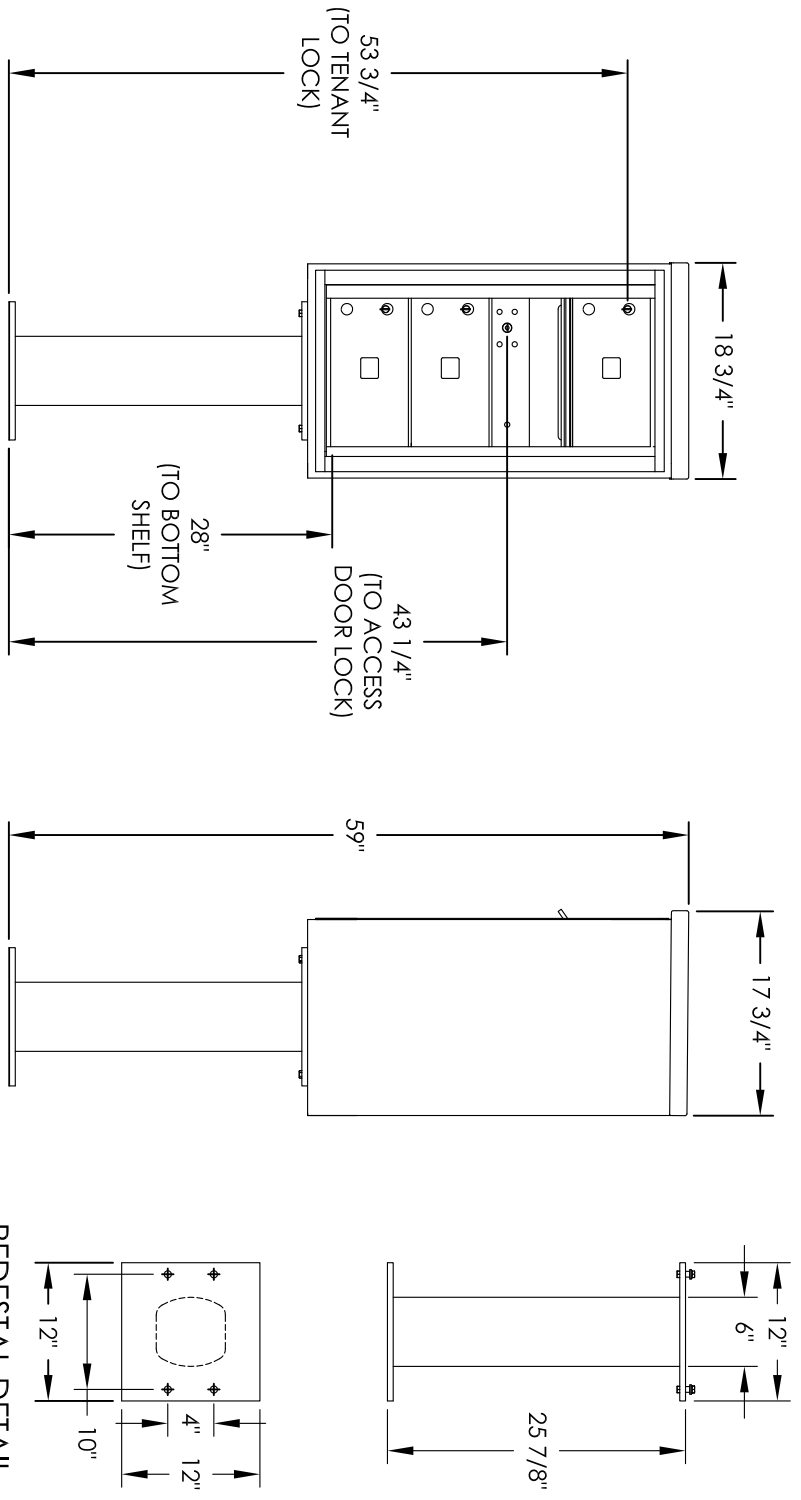

# Versatile™ 4C Pedestal Mount Mailbox, 4C08S-03-P

- NOTES:
1. 4C pedestal units are for private applications only / not USPS Approved.
  2. May be installed outside or inside - see foundation specification details within the 4C Installation Manual.

PRODUCT SERIES: VERSATILE™ 4C PEDESTAL MOUNT MAILBOX

DESCRIPTION	COMPARTMENT	COMPARTMENT SIZE	QTY.
MAILBOX	MB2	6-1/2" H x 12" W x 15" D	3
OUTGOING MAIL	OM2	6-1/2" H x 12" W x 15" D	1

### COMPARTMENT CHART

### PEDESTAL DETAIL

1743 Quincy Ave. Suite 151  
 Naperville, IL 60540  
 800-824-9985  
 www.MailboxWorks.com

MODEL	REV
4C08S-03-P	B
SCALE	LAST REV DATE
NONE	5/10/2014
DRAWING NUMBER	DRAWN BY
4C08S-03-PCS	RAK