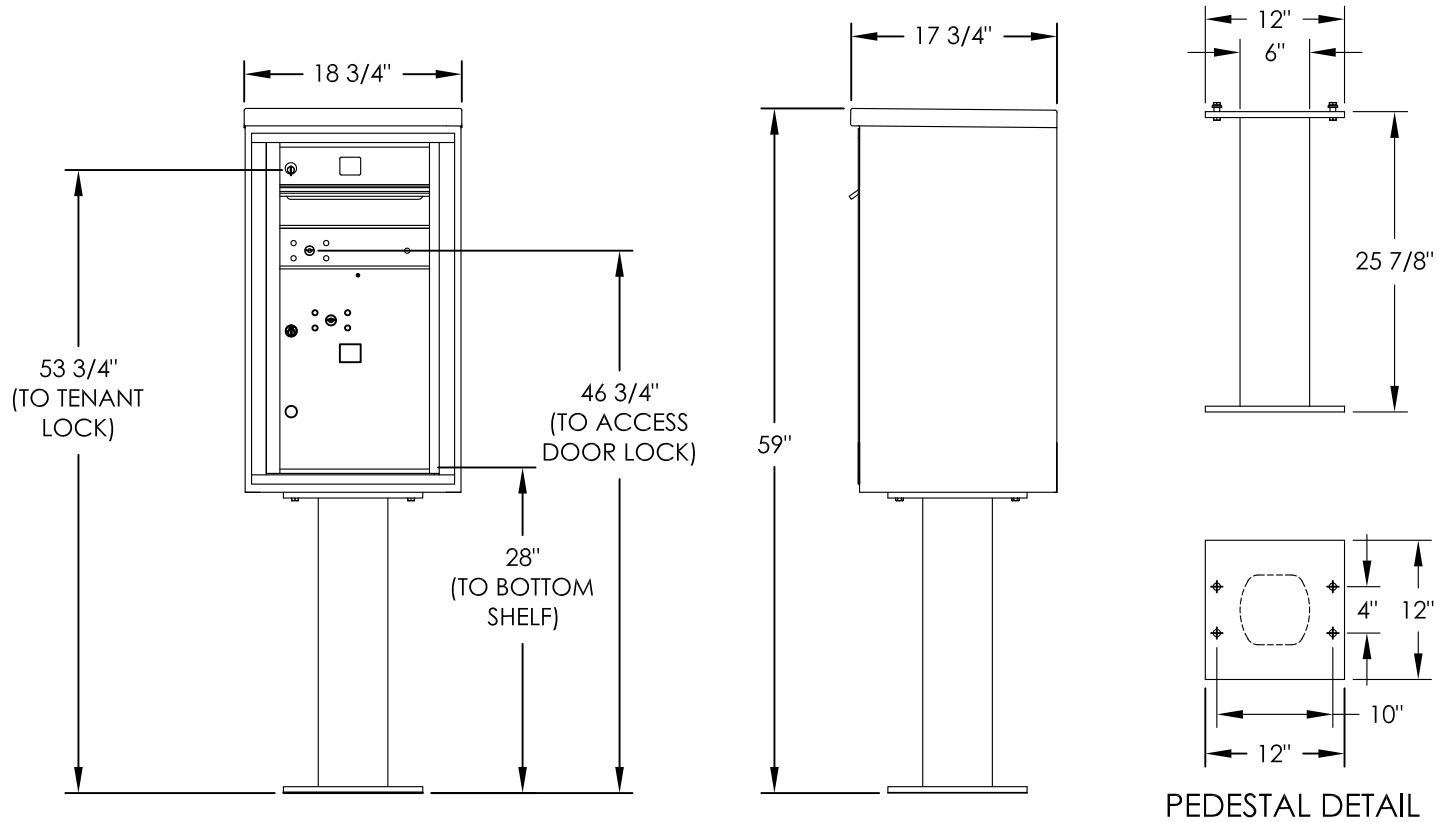

versatile™ 4C Pedestal Mount Mailbox, 4C08S-01-P

PEDESTAL DETAIL

COMPARTMENT CHART

DESCRIPTION	COMPARTMENT	COMPARTMENT SIZE	QTY.
MAILBOX	MB1	3" H x 12" W x 15" D	1
OUTGOING MAIL	OM2	6-1/2" H x 12" W x 15" D	1
PARCEL	PL5	17" H x 12" W x 15" D	1

NOTES:

- 4C pedestal units are for private applications only / not USPS Approved.
- May be installed outside or inside - see foundation specification details within the 4C Installation Manual.

PRODUCT SERIES: VERSATILE™ 4C PEDESTAL MOUNT MAILBOX