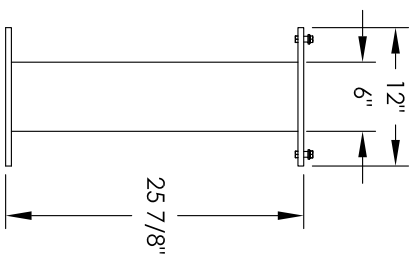

# Versatile™ 4C Pedestal Mount Mailbox, 4C08D-14-P

PEDESTAL DETAIL

## COMPARTMENT CHART

DESCRIPTION	COMPARTMENT	COMPARTMENT SIZE	QTY.
MAILBOX	MB1	3" H X 12" W X 15" D	14
OUTGOING MAIL	OM2	10" H X 12" W X 15" D	1

PRODUCT SERIES: VERSATILE™ 4C PEDESTAL MOUNT MAILBOX

- NOTES:
- 4C pedestal units are for private applications only / not USPS Approved.
  - May be installed outside or inside - see foundation specification details within the 4C Installation Manual.