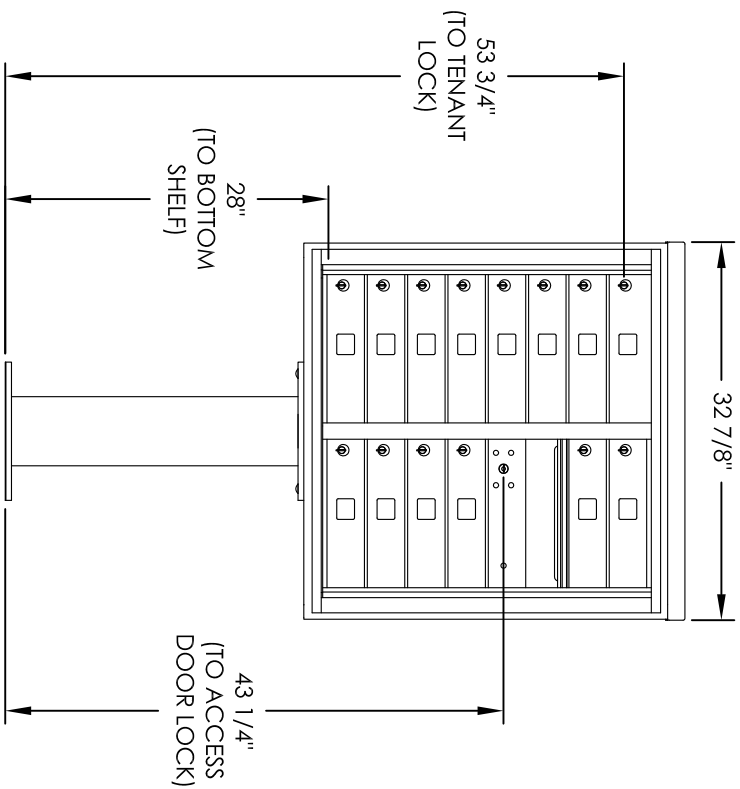

# Versatile™ 4C Pedestal Mount Mailbox, 4C08D-14-P

PEDESTAL DETAIL

## COMPARTMENT CHART

DESCRIPTION	COMPARTMENT	COMPARTMENT SIZE	QTY.
MAILBOX	MB1	3" H X 12" W X 15" D	14
OUTGOING MAIL	OM2	10" H X 12" W X 15" D	1

PRODUCT SERIES: VERSATILE™ 4C PEDESTAL MOUNT MAILBOX

- NOTES:
- 4C pedestal units are for private applications only / not USPS Approved.
  - May be installed outside or inside - see foundation specification details within the 4C Installation Manual.