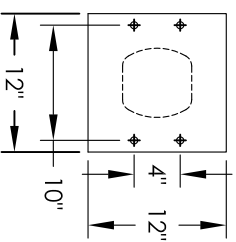

# Versatile™ 4C Pedestal Mount Mailbox, 4C08D-14-P

PEDESTAL DETAIL

## COMPARTMENT CHART

DESCRIPTION	COMPARTMENT	COMPARTMENT SIZE	QTY.
MAILBOX	MB1	3" H X 12" W X 15" D	14
OUTGOING MAIL	OM2	10" H X 12" W X 15" D	1

PRODUCT SERIES: VERSATILE™ 4C PEDESTAL MOUNT MAILBOX

- NOTES:
- 4C pedestal units are for private applications only / not USPS Approved.
  - May be installed outside or inside - see foundation specification details within the 4C Installation Manual.