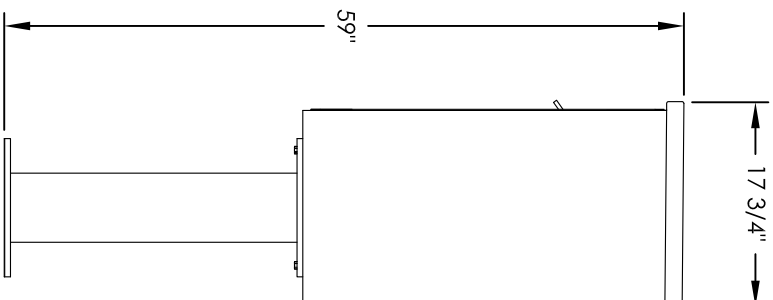

# Versatile™ 4C Pedestal Mount Mailbox, 4C08D-14-P

PEDESTAL DETAIL

## COMPARTMENT CHART

DESCRIPTION	COMPARTMENT	COMPARTMENT SIZE	QTY.
MAILBOX	MB1	3" H X 12" W X 15" D	14
OUTGOING MAIL	OM2	10" H X 12" W X 15" D	1

PRODUCT SERIES: VERSATILE™ 4C PEDESTAL MOUNT MAILBOX

- NOTES:
- 4C pedestal units are for private applications only / not USPS Approved.
  - May be installed outside or inside - see foundation specification details within the 4C Installation Manual.