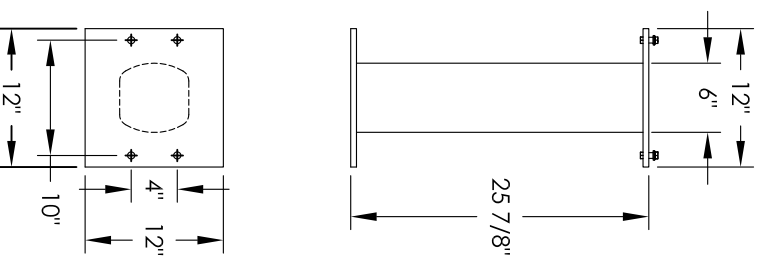

Versatile™ 4C Pedestal Mount Mailbox, 4C08D-13-P

COMPARTMENT CHART

DESCRIPTION	COMPARTMENT	COMPARTMENT SIZE	QTY.
MAILBOX	MB1	3" H X 12" W X 15" D	13
OUTGOING MAIL	OM3	10" H X 12" W X 15" D	1

PEDESTAL DETAIL

PRODUCT SERIES: VERSATILE™ 4C PEDESTAL MOUNT MAILBOX

1743 Quincy Ave. Suite 151
 Naperville, IL 60540
 800-824-9985
 www.MailboxWorks.com

MODEL	REV	QTY.
4C08D-13-P	B	13

SCALE	LAST REV DATE
NONE	5/10/2014