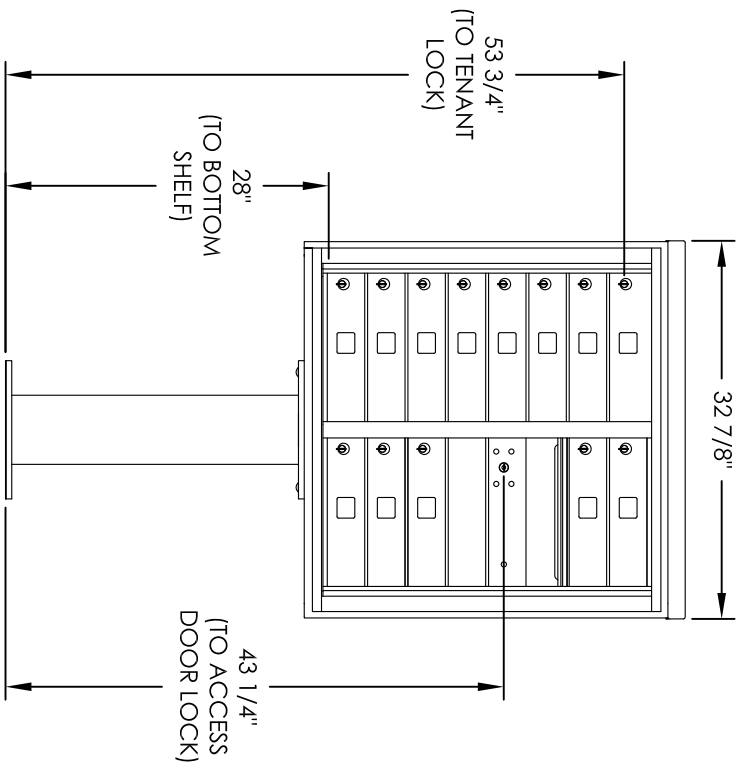

Versatile™ 4C Pedestal Mount Mailbox, 4C08D-13-P

COMPARTMENT CHART

DESCRIPTION	COMPARTMENT	COMPARTMENT SIZE	QTY.
MAILBOX	MB1	3" H X 12" W X 15" D	13
OUTGOING MAIL	OM3	10" H X 12" W X 15" D	1

PEDESTAL DETAIL

PRODUCT SERIES: VERSATILE™ 4C PEDESTAL MOUNT MAILBOX

1743 Quincy Ave. Suite 151
 Naperville, IL 60540
 800-824-9985
 www.MailboxWorks.com

MODEL	REV	QTY.
4C08D-13-P	B	13

SCALE	LAST REV DATE
NONE	5/10/2014