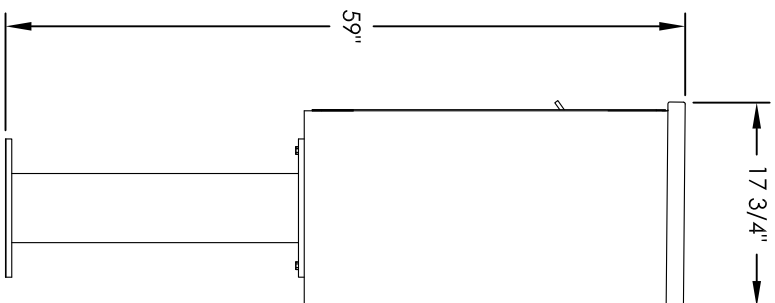

Versatile™ 4C Pedestal Mount Mailbox, 4C08D-13-P

COMPARTMENT CHART

DESCRIPTION	COMPARTMENT	COMPARTMENT SIZE	QTY.
MAILBOX	MB1	3" H X 12" W X 15" D	13
OUTGOING MAIL	OM3	10" H X 12" W X 15" D	1

PEDESTAL DETAIL

PRODUCT SERIES: VERSATILE™ 4C PEDESTAL MOUNT MAILBOX

1743 Quincy Ave. Suite 151
 Naperville, IL 60540
 800-824-9985
 www.MailboxWorks.com

MODEL	REV	QTY.
4C08D-13-P	B	13

SCALE	LAST REV DATE
NONE	5/10/2014