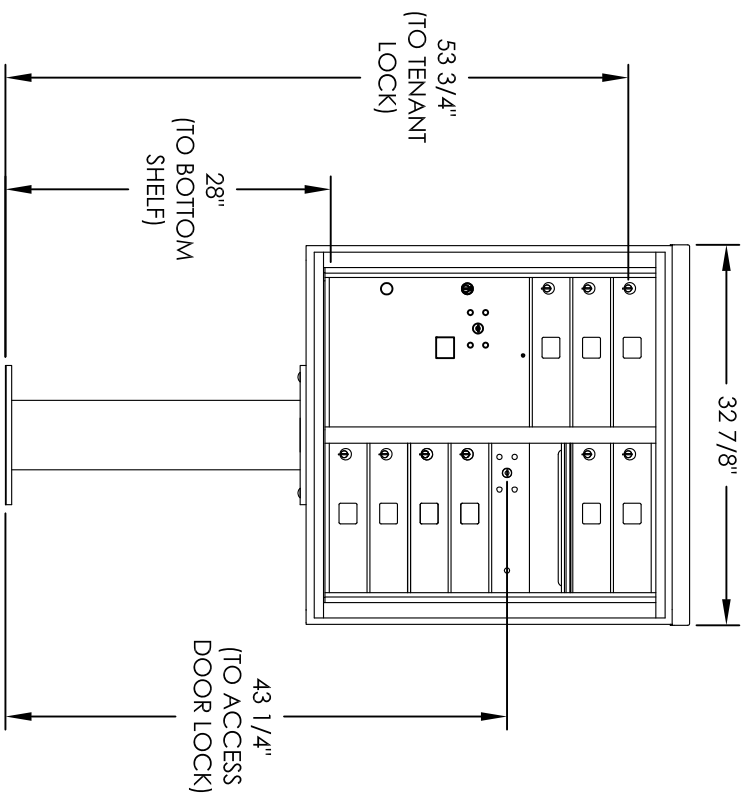

Versatile™ 4C Pedestal Mount Mailbox, 4C08D-09-P

COMPARTMENT CHART

DESCRIPTION	COMPARTMENT	COMPARTMENT SIZE	QTY.
MAILBOX	MB1	3\" H x 12\" W x 15\" D	9
OUTGOING MAIL	OM2	6-1/2\" H x 12\" W x 15\" D	1
PARCEL	PL5	17\" H x 12\" W x 15\" D	1

PRODUCT SERIES: VERSATILE™ 4C PEDESTAL MOUNT MAILBOX

1743 Quincy Ave. Suite 151
 Naperville, IL 60540
 800-824-9985
 www.MailboxWorks.com

MODEL	4C08D-09-P	REV	B
SCALE	NONE	LAST REV DATE	5/10/2014
DRAWING NUMBER	4C08D-09-PCS	DRAWN BY	RAK