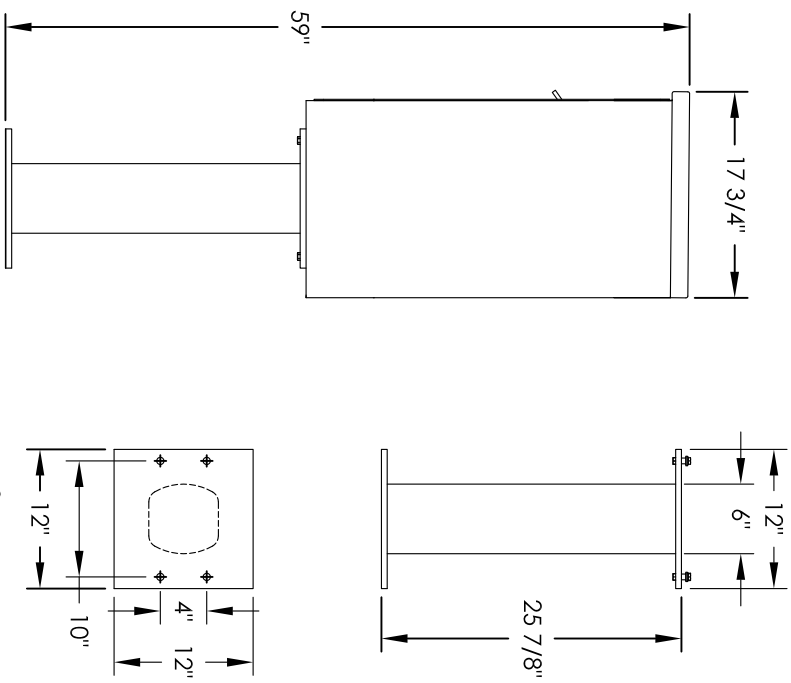

Versatile™ 4C Pedestal Mount Mailbox, 4C08D-09-P

COMPARTMENT CHART

DESCRIPTION	COMPARTMENT	COMPARTMENT SIZE	QTY.
MAILBOX	MB1	3\" H x 12\" W x 15\" D	9
OUTGOING MAIL	OM2	6-1/2\" H x 12\" W x 15\" D	1
PARCEL	PL5	17\" H x 12\" W x 15\" D	1

PRODUCT SERIES: VERSATILE™ 4C PEDESTAL MOUNT MAILBOX

1743 Quincy Ave. Suite 151
 Naperville, IL 60540
 800-824-9985
 www.MailboxWorks.com

MODEL	4C08D-09-P	REV	B
SCALE	NONE	LAST REV DATE	5/10/2014
DRAWING NUMBER	4C08D-09-PCS	DRAWN BY	RAK