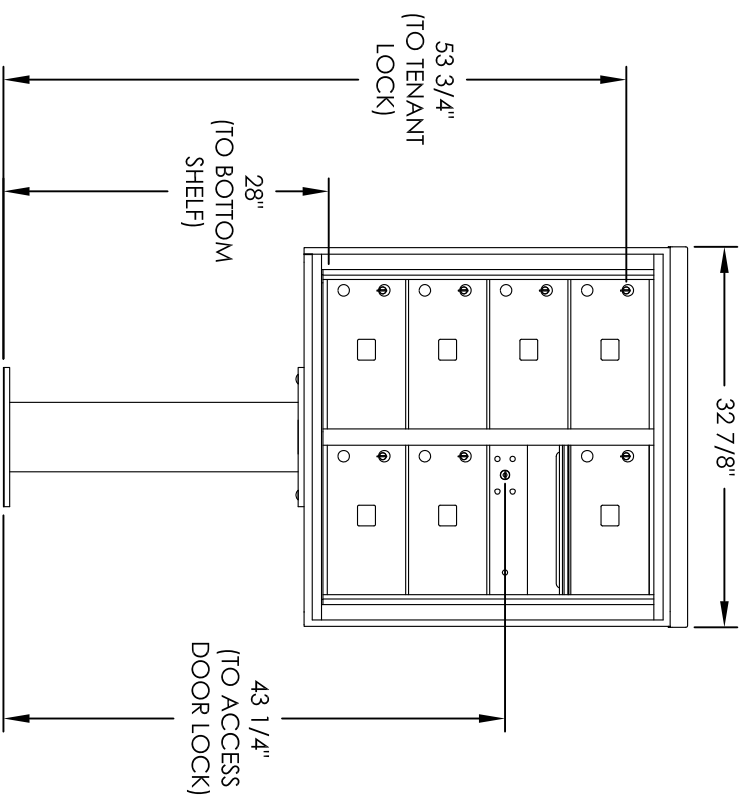

# Versatile™ 4C Pedestal Mount Mailbox, 4C08D-07-P

PEDESTAL DETAIL

## COMPARTMENT CHART

DESCRIPTION	COMPARTMENT	COMPARTMENT SIZE	QTY.
MAILBOX	MB2	6-1/2H x 12" W x 15" D	7
OUTGOING MAIL	OM2	6-1/2H x 12" W x 15" D	1

PRODUCT SERIES: VERSATILE™ 4C PEDESTAL MOUNT MAILBOX

1743 Quincy Ave. Suite 151  
Naperville, IL 60540  
800-824-9985  
www.MailboxWorks.com

MODEL	REV	LAST REV DATE
4C08D-07-P	B	5/10/2014
SCALE	DRAWING NUMBER	DRAWN BY
NONE	4C08D-07-PCS	RAK

- NOTES:
1. 4C pedestal units are for private applications only / not USPS Approved.
  2. May be installed outside or inside - see foundation specification details within the 4C Installation Manual.