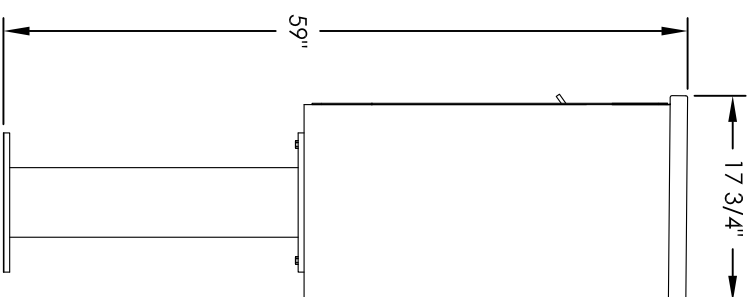

# Versatile™ 4C Pedestal Mount Mailbox, 4C08D-07-P

PEDESTAL DETAIL

## COMPARTMENT CHART

DESCRIPTION	COMPARTMENT	COMPARTMENT SIZE	QTY.
MAILBOX	MB2	6-1/2H x 12" W x 15" D	7
OUTGOING MAIL	OM2	6-1/2H x 12" W x 15" D	1

PRODUCT SERIES: VERSATILE™ 4C PEDESTAL MOUNT MAILBOX

1743 Quincy Ave. Suite 151  
Naperville, IL 60540  
800-824-9985  
www.MailboxWorks.com

MODEL	REV	LAST REV DATE
4C08D-07-P	B	5/10/2014
SCALE	DRAWING NUMBER	DRAWN BY
NONE	4C08D-07-PCS	RAK

- NOTES:
1. 4C pedestal units are for private applications only / not USPS Approved.
  2. May be installed outside or inside - see foundation specification details within the 4C Installation Manual.