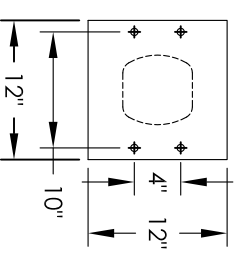

# Versatile™ 4C Pedestal Mount Mailbox, 4C08D-07-P

PEDESTAL DETAIL

## COMPARTMENT CHART

DESCRIPTION	COMPARTMENT	COMPARTMENT SIZE	QTY.
MAILBOX	MB2	6-1/2H x 12" W x 15" D	7
OUTGOING MAIL	OM2	6-1/2H x 12" W x 15" D	1

PRODUCT SERIES: VERSATILE™ 4C PEDESTAL MOUNT MAILBOX

1743 Quincy Ave. Suite 151  
Naperville, IL 60540  
800-824-9985  
www.MailboxWorks.com