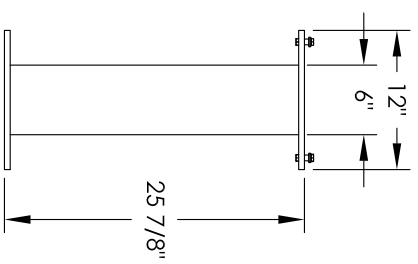

# Versatile™ 4C Pedestal Mount Mailbox, 4C08D-07-P

PEDESTAL DETAIL

## COMPARTMENT CHART

DESCRIPTION	COMPARTMENT	COMPARTMENT SIZE	QTY.
MAILBOX	MB2	6-1/2H x 12" W x 15" D	7
OUTGOING MAIL	OM2	6-1/2H x 12" W x 15" D	1

PRODUCT SERIES: VERSATILE™ 4C PEDESTAL MOUNT MAILBOX

1743 Quincy Ave. Suite 151  
Naperville, IL 60540  
800-824-9985  
www.MailboxWorks.com

MODEL	REV	LAST REV DATE
4C08D-07-P	B	5/10/2014
SCALE	DRAWING NUMBER	DRAWN BY
NONE	4C08D-07-PCS	RAK

- NOTES:
1. 4C pedestal units are for private applications only / not USPS Approved.
  2. May be installed outside or inside - see foundation specification details within the 4C Installation Manual.