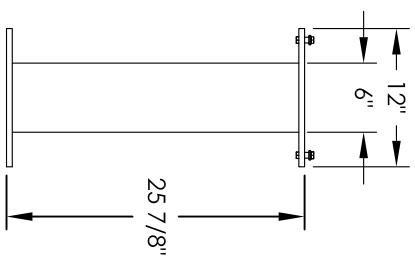

Versatile™ 4C Pedestal Mount Mailbox, 4C08D-04-P

PEDESTAL DETAIL

COMPARTMENT CHART

DESCRIPTION	COMPARTMENT	COMPARTMENT SIZE	QTY.
MAILBOX	MB2	6-1/2" H x 12" W x 15" D	4
OUTGOING MAIL	OM2	6-1/2" H x 12" W x 15" D	1
PARCEL	PL6	20-1/2" H x 12" W x 15" D	1