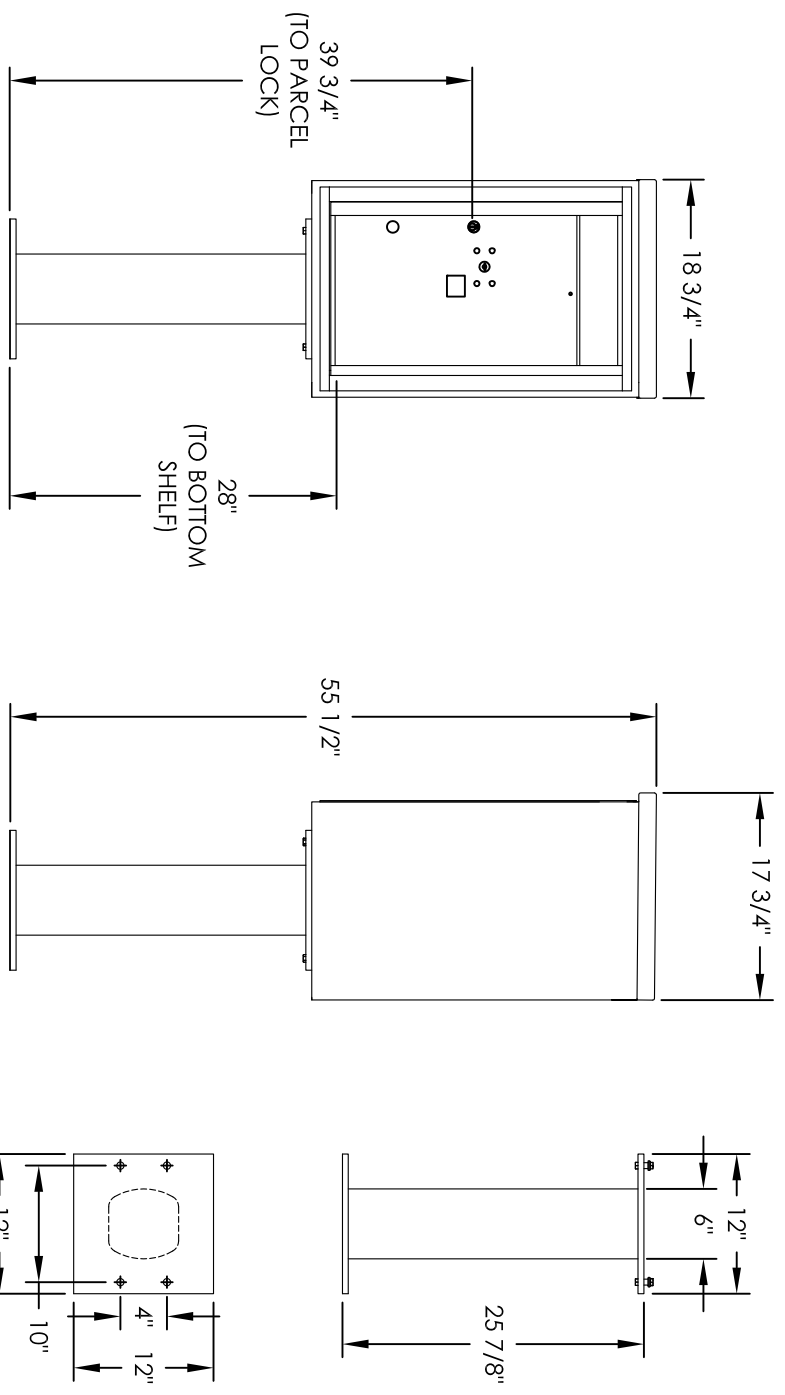

Versatile™ 4C Pedestal Mount Mailbox, 4C07S-1P-P

PEDESTAL DETAIL

COMPARTMENT CHART

DESCRIPTION	COMPARTMENT	COMPARTMENT SIZE	QTY.
PARCEL	PL6	20-1/2" H x 12" W x 15" D	1

PRODUCT SERIES: VERSATILE™ 4C PEDESTAL MOUNT MAILBOX

MODEL	REV	SCALE	LAST REV DATE
4C07S-1P-P	B	NONE	5/14/2014
DRAWING NUMBER	DRAWN BY		
4C07S-1P-PCS	RAK		