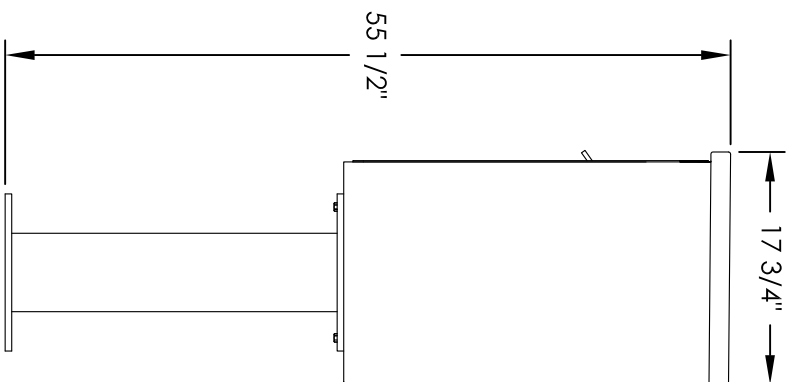

Versatile™ 4C Pedestal Mount Mailbox, 4C07S-05-P

PEDESTAL DETAIL

COMPARTMENT CHART

DESCRIPTION	COMPARTMENT	COMPARTMENT SIZE	QTY.
MAILBOX	MB1	3\" H x 12\" W x 15\" D	5
OUTGOING MAIL	OM2	6-1/2\" H x 12\" W x 15\" D	1

PRODUCT SERIES: VERSATILE™ 4C PEDESTAL MOUNT MAILBOX

- NOTES:
1. 4C pedestal units are for private applications only / not USPS Approved.
 2. May be installed outside or inside - see foundation specification details within the 4C Installation Manual.