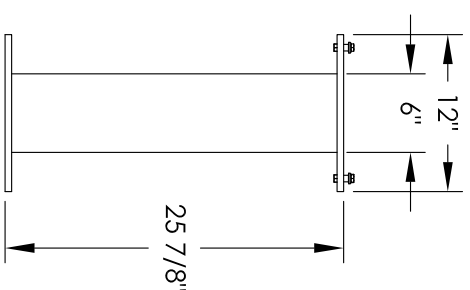

Versatile™ 4C Pedestal Mount Mailbox, 4C07S-05-P

PEDESTAL DETAIL

COMPARTMENT CHART

DESCRIPTION	COMPARTMENT	COMPARTMENT SIZE	QTY.
MAILBOX	MB1	3\" H x 12\" W x 15\" D	5
OUTGOING MAIL	OM2	6-1/2\" H x 12\" W x 15\" D	1