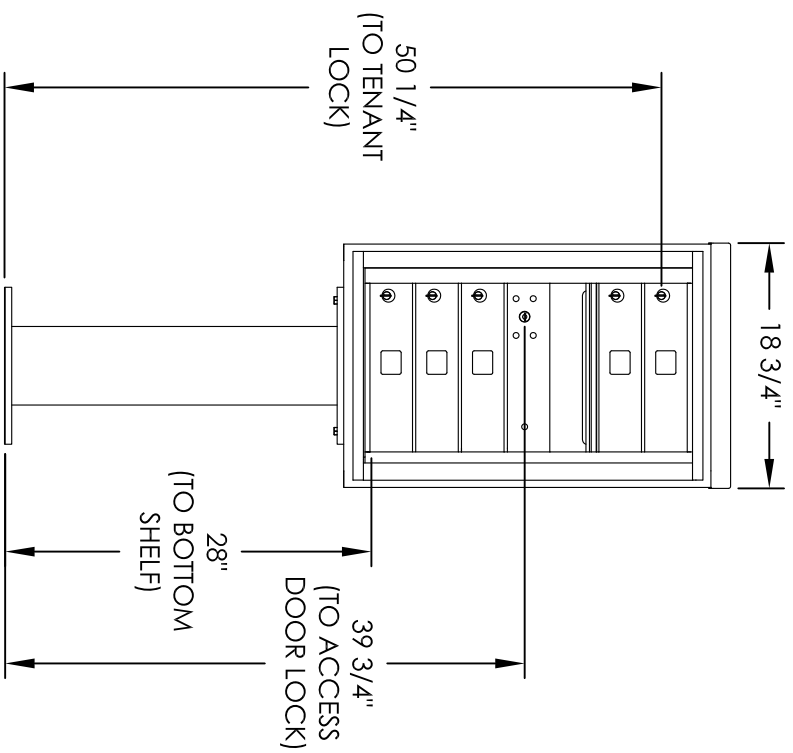

Versatile™ 4C Pedestal Mount Mailbox, 4C07S-05-P

PEDESTAL DETAIL

COMPARTMENT CHART

DESCRIPTION	COMPARTMENT	COMPARTMENT SIZE	QTY.
MAILBOX	MB1	3\" H x 12\" W x 15\" D	5
OUTGOING MAIL	OM2	6-1/2\" H x 12\" W x 15\" D	1

PRODUCT SERIES: VERSATILE™ 4C PEDESTAL MOUNT MAILBOX

- NOTES:
1. 4C pedestal units are for private applications only / not USPS Approved.
 2. May be installed outside or inside - see foundation specification details within the 4C Installation Manual.