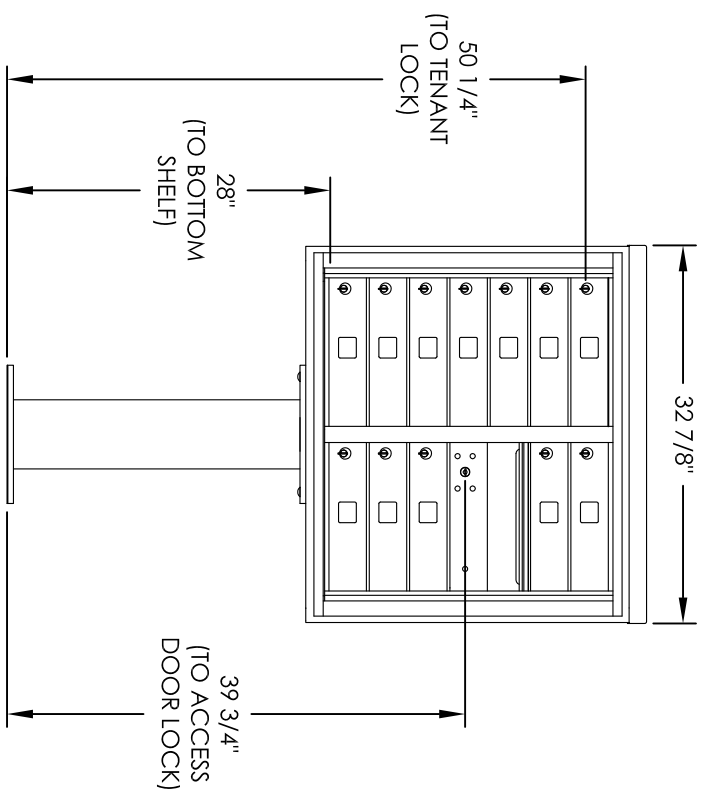

Versatile™ 4C Pedestal Mount Mailbox, 4C07D-12-P

PEDESTAL DETAIL

COMPARTMENT CHART

DESCRIPTION	COMPARTMENT	COMPARTMENT SIZE	QTY.
MAILBOX	MB1	3" H X 12" W X 15" D	12
OUTGOING MAIL	OM2	6-1/2" H X 12" W X 15" D	1

PRODUCT SERIES: VERSATILE™ 4C PEDESTAL MOUNT MAILBOX

1743 Quincy Ave. Suite 151
 Naperville, IL 60540
 800-824-9985
 www.MailboxWorks.com

MODEL	4C07D-12-P	REV	B
SCALE	NONE	LAST REV DATE	5/14/2014
DRAWING NUMBER	4C07D-12-PCS	DRAWN BY	RAK