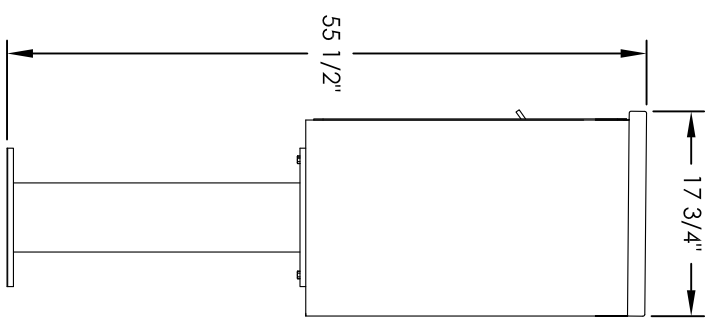

Versatile™ 4C Pedestal Mount Mailbox, 4C07D-12-P

PEDESTAL DETAIL

COMPARTMENT CHART

DESCRIPTION	COMPARTMENT	COMPARTMENT SIZE	QTY.
MAILBOX	MB1	3" H X 12" W X 15" D	12
OUTGOING MAIL	OM2	6-1/2" H X 12" W X 15" D	1

PRODUCT SERIES: VERSATILE™ 4C PEDESTAL MOUNT MAILBOX

1743 Quincy Ave. Suite 151
 Naperville, IL 60540
 800-824-9985
 www.MailboxWorks.com

MODEL	4C07D-12-P	REV	B
SCALE	NONE	LAST REV DATE	5/14/2014
DRAWING NUMBER	4C07D-12-PCS	DRAWN BY	RAK