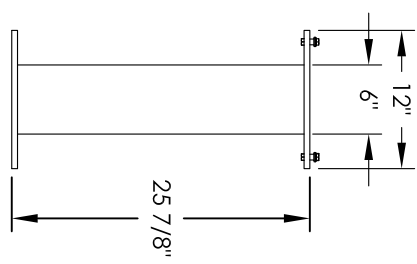

Versatile™ 4C Pedestal Mount Mailbox, 4C07D-12-P

PEDESTAL DETAIL

COMPARTMENT CHART

DESCRIPTION	COMPARTMENT	COMPARTMENT SIZE	QTY.
MAILBOX	MB1	3" H X 12" W X 15" D	12
OUTGOING MAIL	OM2	6-1/2" H X 12" W X 15" D	1

PRODUCT SERIES: VERSATILE™ 4C PEDESTAL MOUNT MAILBOX

1743 Quincy Ave. Suite 151
 Naperville, IL 60540
 800-824-9985
 www.MailboxWorks.com

MODEL	4C07D-12-P	REV	B
SCALE	NONE	LAST REV DATE	5/14/2014
DRAWING NUMBER	4C07D-12-PCS	DRAWN BY	RAK