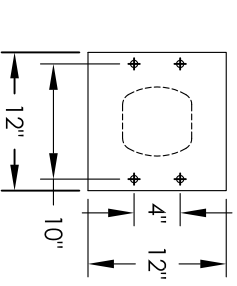

Versatile™ 4C Pedestal Mount Mailbox, 4C07D-12-P

PEDESTAL DETAIL

COMPARTMENT CHART

DESCRIPTION	COMPARTMENT	COMPARTMENT SIZE	QTY.
MAILBOX	MB1	3" H X 12" W X 15" D	12
OUTGOING MAIL	OM2	6-1/2" H X 12" W X 15" D	1

PRODUCT SERIES: VERSATILE™ 4C PEDESTAL MOUNT MAILBOX

1743 Quincy Ave. Suite 151
 Naperville, IL 60540
 800-824-9985
 www.MailboxWorks.com

MODEL	4C07D-12-P	REV	B
SCALE	NONE	LAST REV DATE	5/14/2014
DRAWING NUMBER	4C07D-12-PCS	DRAWN BY	RAK