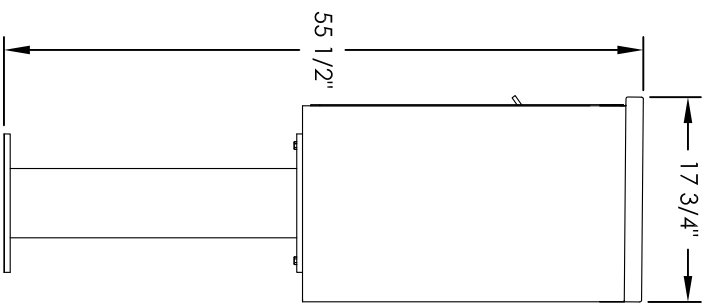

# Versatile™ 4C Pedestal Mount Mailbox, 4C07D-06-P

### COMPARTMENT CHART

DESCRIPTION	COMPARTMENT	COMPARTMENT SIZE	QTY.
MAILBOX	MB1	3" H x 12" W x 15" D	6
OUTGOING MAIL	OM2	6-1/2" H x 12" W x 15" D	1
PARCEL	PL6	20-1/2" H x 12" W x 15" D	1

PRODUCT SERIES: VERSATILE™ 4C PEDESTAL MOUNT MAILBOX