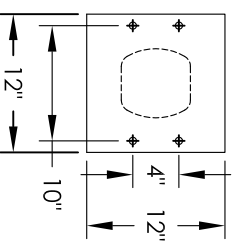

# Versatile™ 4C Pedestal Mount Mailbox, 4C07D-06-P

### COMPARTMENT CHART

DESCRIPTION	COMPARTMENT	COMPARTMENT SIZE	QTY.
MAILBOX	MB1	3" H x 12" W x 15" D	6
OUTGOING MAIL	OM2	6-1/2" H x 12" W x 15" D	1
PARCEL	PL6	20-1/2" H x 12" W x 15" D	1

PRODUCT SERIES: VERSATILE™ 4C PEDESTAL MOUNT MAILBOX