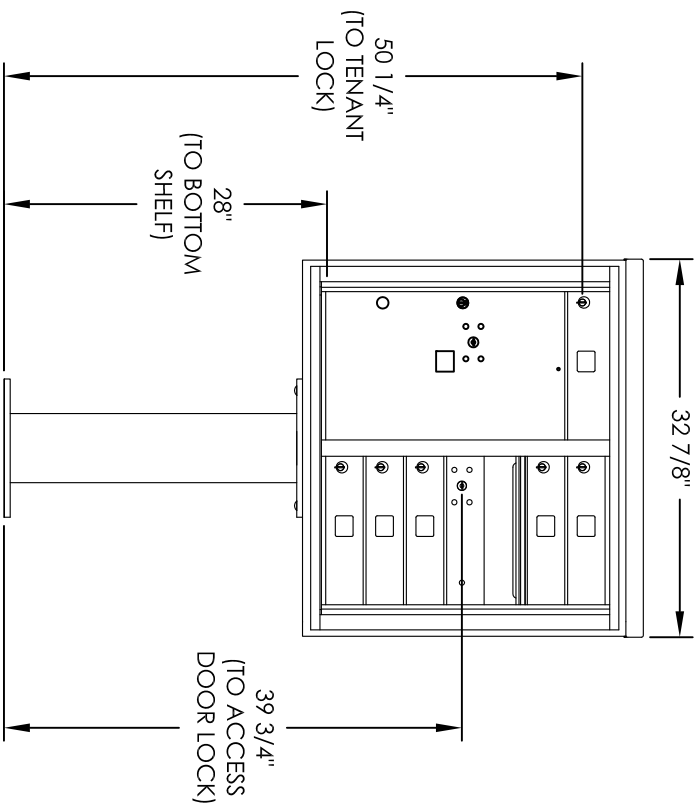

# Versatile™ 4C Pedestal Mount Mailbox, 4C07D-06-P

## PEDESTAL DETAIL

### COMPARTMENT CHART

DESCRIPTION	COMPARTMENT	COMPARTMENT SIZE	QTY.
MAILBOX	MB1	3" H x 12" W x 15" D	6
OUTGOING MAIL	OM2	6-1/2" H x 12" W x 15" D	1
PARCEL	PL6	20-1/2" H x 12" W x 15" D	1

PRODUCT SERIES: VERSATILE™ 4C PEDESTAL MOUNT MAILBOX