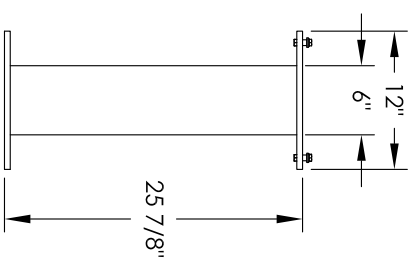

# Versatile™ 4C Pedestal Mount Mailbox, 4C07D-06-P

### COMPARTMENT CHART

DESCRIPTION	COMPARTMENT	COMPARTMENT SIZE	QTY.
MAILBOX	MB1	3" H x 12" W x 15" D	6
OUTGOING MAIL	OM2	6-1/2" H x 12" W x 15" D	1
PARCEL	PL6	20-1/2" H x 12" W x 15" D	1

PRODUCT SERIES: VERSATILE™ 4C PEDESTAL MOUNT MAILBOX