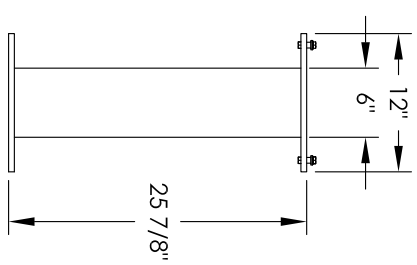

Versatile™ 4C Pedestal Mount Mailbox, 4C07D-05-P

PEDESTAL DETAIL

COMPARTMENT CHART

DESCRIPTION	COMPARTMENT	COMPARTMENT SIZE	QTY.
MAILBOX	MB2	6-1/2" H x 12" W x 15" D	3
MAILBOX	MB3	10" H x 12" W x 15" D	2
OUTGING MAIL	OM2	6-1/2" H x 12" W x 15" D	1