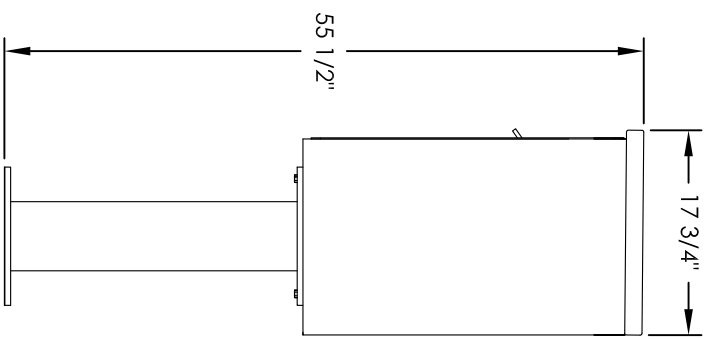

Versatile™ 4C Pedestal Mount Mailbox, 4C07D-05-P

PEDESTAL DETAIL

COMPARTMENT CHART

DESCRIPTION	COMPARTMENT	COMPARTMENT SIZE	QTY.
MAILBOX	MB2	6-1/2" H x 12" W x 15" D	3
MAILBOX	MB3	10" H x 12" W x 15" D	2
OUTGING MAIL	OM2	6-1/2" H x 12" W x 15" D	1

PRODUCT SERIES: VERSATILE™ 4C PEDESTAL MOUNT MAILBOX

- NOTES:
1. 4C pedestal units are for private applications only / not USPS Approved.
 2. May be installed outside or inside - see foundation specification details within the 4C Installation Manual.