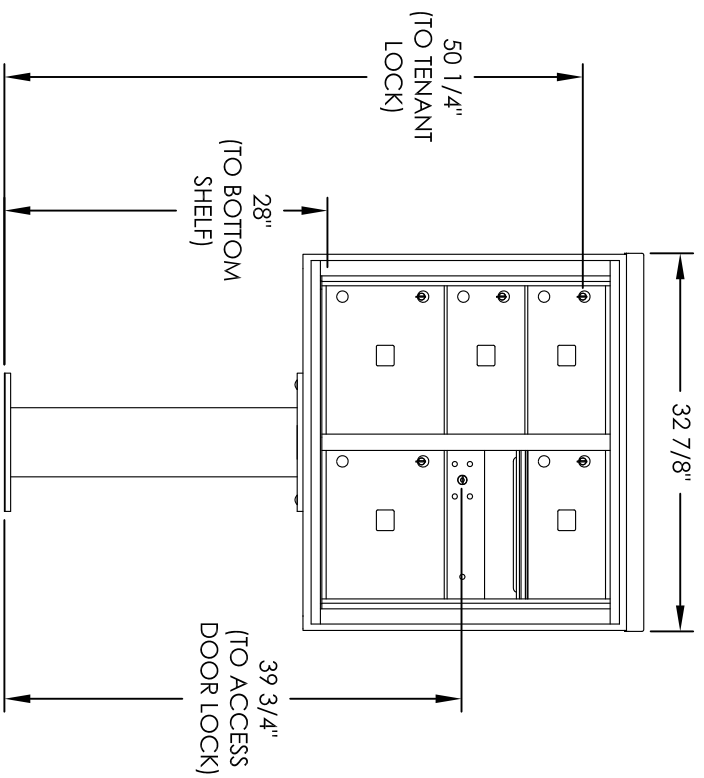

Versatile™ 4C Pedestal Mount Mailbox, 4C07D-05-P

PEDESTAL DETAIL

COMPARTMENT CHART

DESCRIPTION	COMPARTMENT	COMPARTMENT SIZE	QTY.
MAILBOX	MB2	6-1/2" H x 12" W x 15" D	3
MAILBOX	MB3	10" H x 12" W x 15" D	2
OUTGING MAIL	OM2	6-1/2" H x 12" W x 15" D	1

PRODUCT SERIES: VERSATILE™ 4C PEDESTAL MOUNT MAILBOX

- NOTES:
1. 4C pedestal units are for private applications only / not USPS Approved.
 2. May be installed outside or inside - see foundation specification details within the 4C Installation Manual.