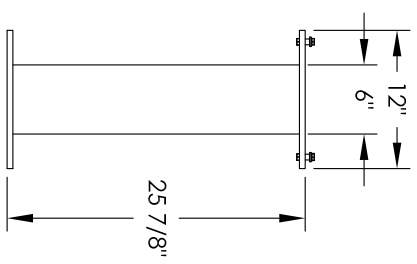

# Versatile™ 4C Pedestal Mount Mailbox, 4C07D-03-P

## COMPARTMENT CHART

DESCRIPTION	COMPARTMENT	COMPARTMENT SIZE	QTY.
MAILBOX	MB2	6-1/2" H x 12" W x 15" D	2
MAILBOX	MB3	10" H x 12" W x 15" D	1
OUTGOING MAIL	OM2	6-1/2" H x 12" W x 15" D	1
PARCEL	PL5	17" H x 12" W x 15" D	1