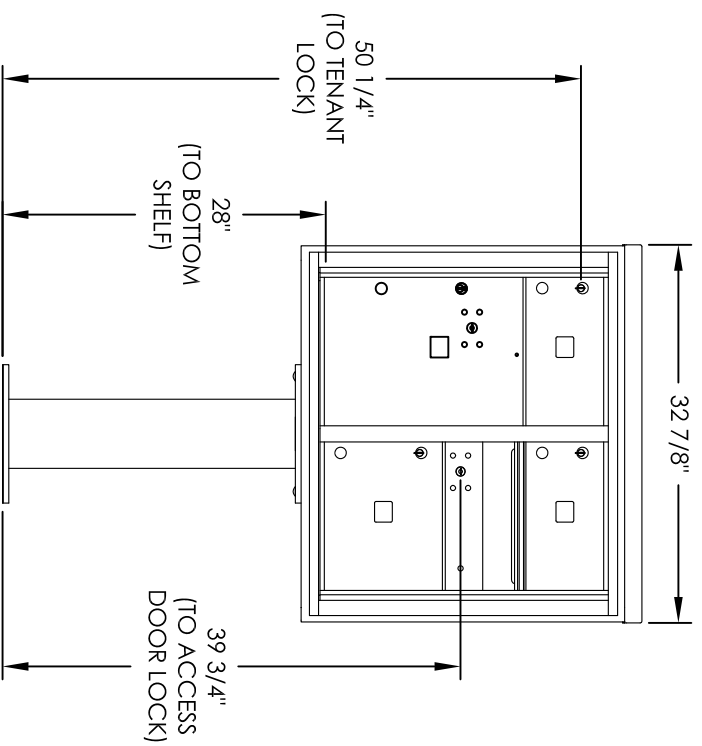

# Versatile™ 4C Pedestal Mount Mailbox, 4C07D-03-P

## PEDESTAL DETAIL

## COMPARTMENT CHART

DESCRIPTION	COMPARTMENT	COMPARTMENT SIZE	QTY.
MAILBOX	MB2	6-1/2" H x 12" W x 15" D	2
MAILBOX	MB3	10" H x 12" W x 15" D	1
OUTGOING MAIL	OM2	6-1/2" H x 12" W x 15" D	1
PARCEL	PL5	17" H x 12" W x 15" D	1