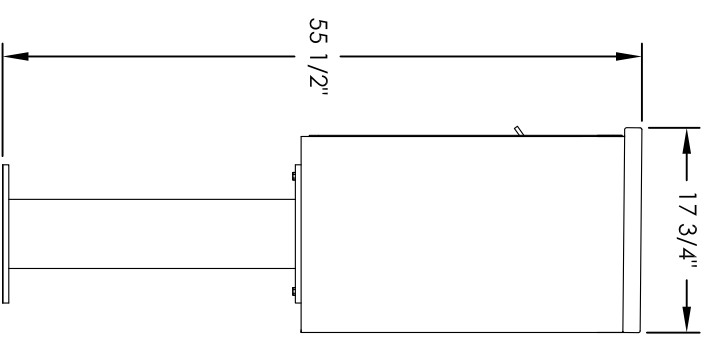

# Versatile™ 4C Pedestal Mount Mailbox, 4C07D-03-P

## COMPARTMENT CHART

DESCRIPTION	COMPARTMENT	COMPARTMENT SIZE	QTY.
MAILBOX	MB2	6-1/2" H x 12" W x 15" D	2
MAILBOX	MB3	10" H x 12" W x 15" D	1
OUTGOING MAIL	OM2	6-1/2" H x 12" W x 15" D	1
PARCEL	PL5	17" H x 12" W x 15" D	1