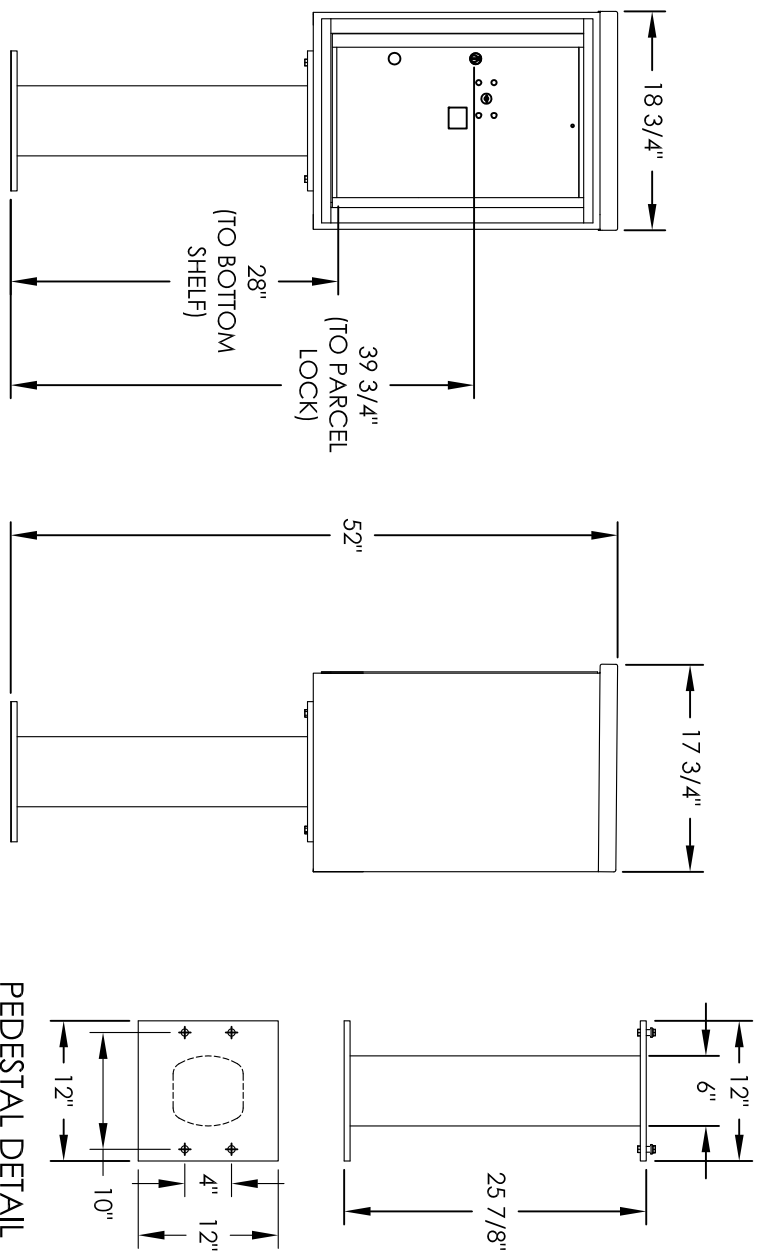

# Versatile™ 4C Pedestal Mount Mailbox, 4C06S-1P-P

- NOTES:
1. 4C pedestal units are for private applications only / not USPS Approved.
  2. May be installed outside or inside - see foundation specification details within the 4C Installation Manual.

## COMPARTMENT CHART

DESCRIPTION	COMPARTMENT	COMPARTMENT SIZE	QTY.
PARCEL	PL6	20-1/2" H x 12" W x 15" D	1

PRODUCT SERIES: VERSATILE™ 4C PEDESTAL MOUNT MAILBOX

1743 Quincy Ave. Suite 151  
 Naperville, IL 60540  
 800-824-9985  
 www.MailboxWorks.com

MODEL	REV	LAST REV DATE
4C06S-1P-P	B	5/13/14
SCALE	DRAWING NUMBER	DRAWN BY
NONE	4C06S-1P-PCS	RS