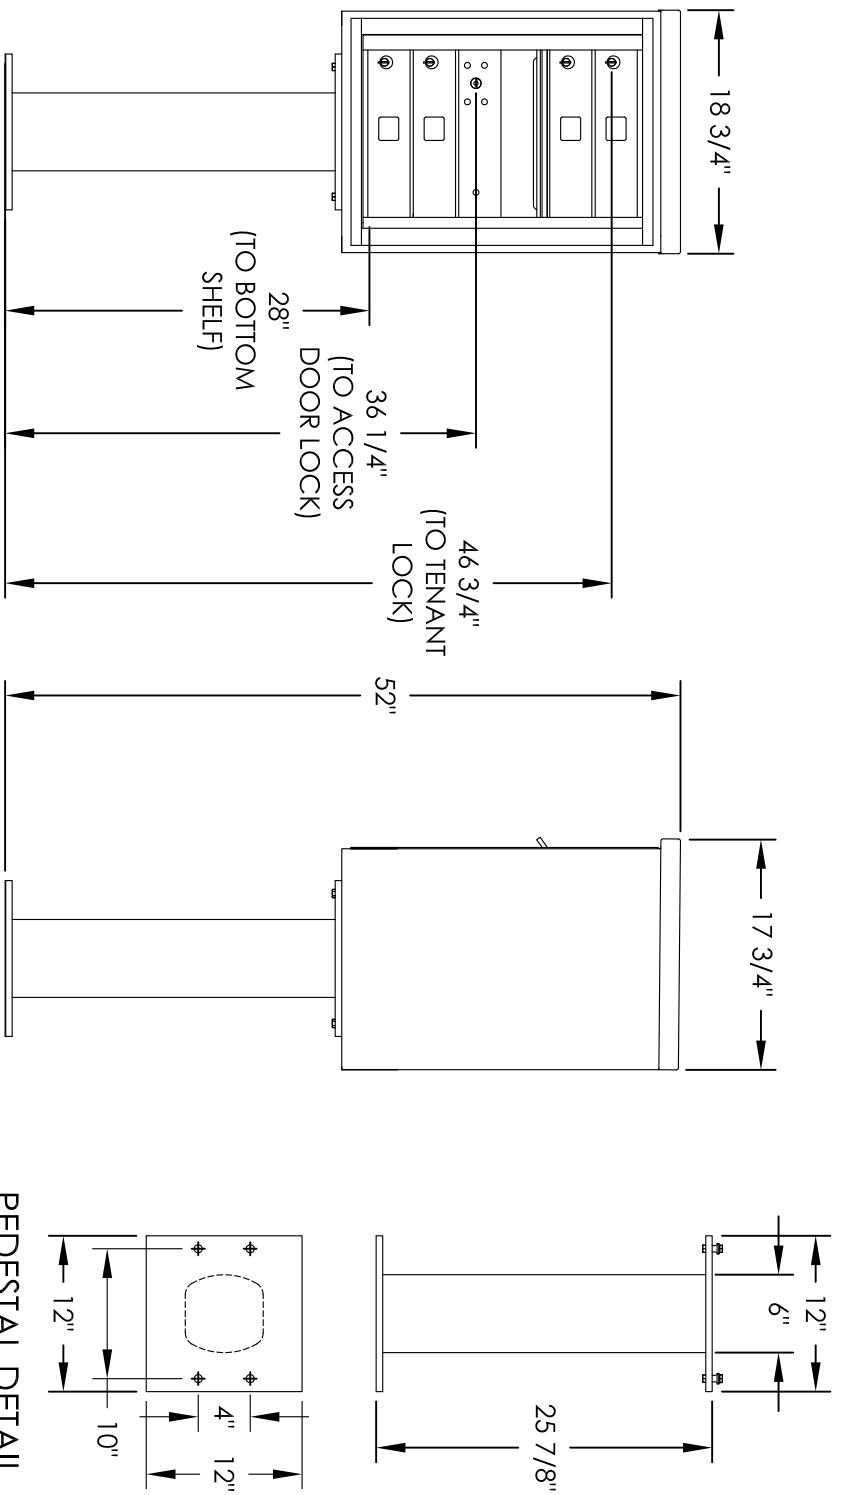

Versatile™ 4C Pedestal Mount Mailbox, 4C06S-04-P

COMPARTMENT CHART

| DESCRIPTION | COMPARTMENT | COMPARTMENT SIZE | QTY. |
|---------------|-------------|--------------------------|------|
| MAILBOX | MB1 | 3" H X 12" W X 15" D | 4 |
| OUTGOING MAIL | OM2 | 6-1/2" H X 12" W X 15" D | 1 |

PRODUCT SERIES: VERSATILE™ 4C PEDESTAL MOUNT MAILBOX

1743 Quincy Ave, Suite 151
 Naperville, IL 60540
 800-824-9985
 www.MailboxWorks.com

| MODEL | REV |
|----------------|---------------|
| 4C06S-04-P | B |
| SCALE | LAST REV DATE |
| NONE | 5/13/14 |
| DRAWING NUMBER | DRAWN BY |
| 4C06S-04-PCS | RS |