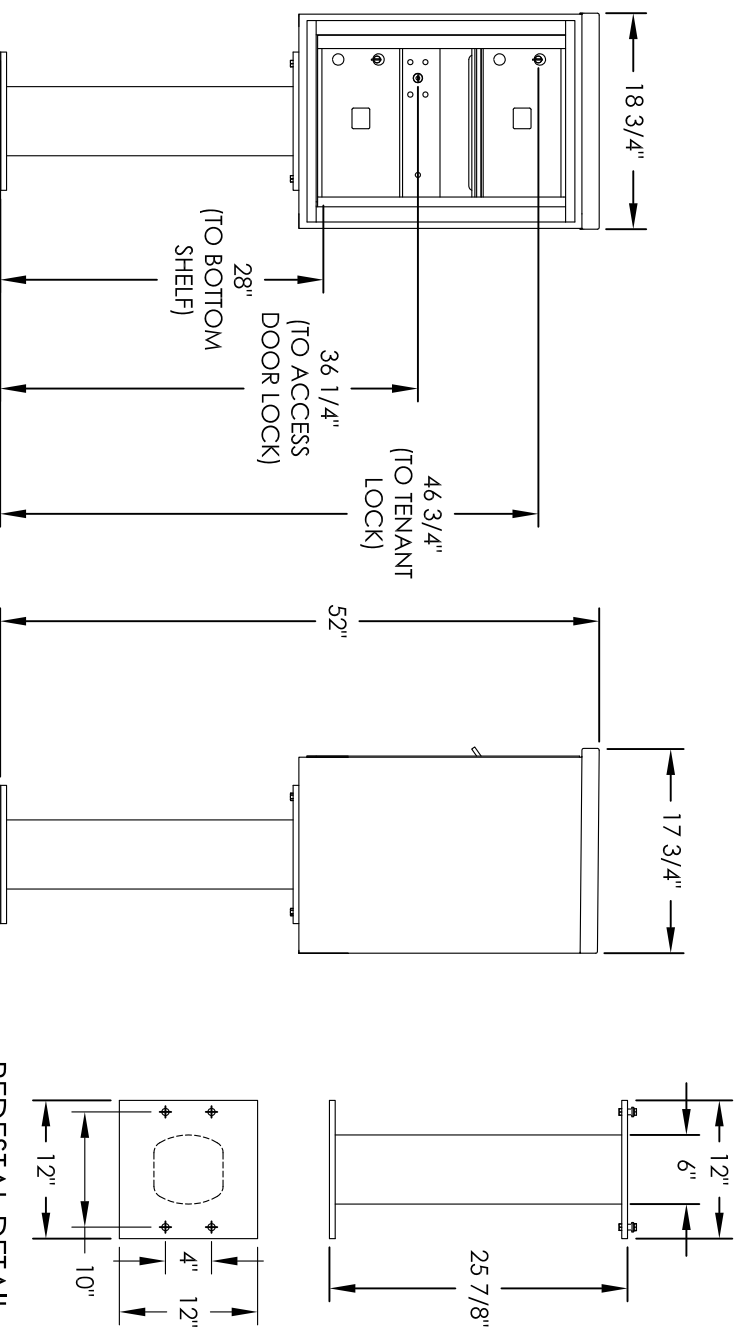

# Versatile™ 4C Pedestal Mount Mailbox, 4C06S-02-P

PEDESTAL DETAIL

COMPARTMENT CHART

DESCRIPTION	COMPARTMENT	COMPARTMENT SIZE	QTY.
MAILBOX	MB2	6-1/2" H x 12" W x 15" D	2
OUTGOING MAIL	OM2	6-1/2" H x 12" W x 15" D	1

PRODUCT SERIES: VERSATILE™ 4C PEDESTAL MOUNT MAILBOX

1743 Quincy Ave., Suite 151  
 Naperville, IL 60540  
 800-824-9985  
 www.MailboxWorks.com

MODEL	REV	LAST REV DATE	DRAWN BY
4C06S-02-P	B	5/13/14	RS
SCALE	NONE		
DRAWING NUMBER	4C06S-02-PCS		