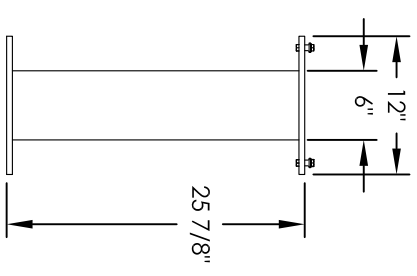

# Versatile™ 4C Pedestal Mount Mailbox, 4C06D-2P-P

PEDESTAL DETAIL

## COMPARTMENT CHART

DESCRIPTION	COMPARTMENT	COMPARTMENT SIZE	QTY.
PARCEL	PL6	20-1/2" H x 12" W x 15" D	2

PRODUCT SERIES: VERSATILE™ 4C PEDESTAL MOUNT MAILBOX

- NOTES:
1. 4C pedestal units are for private applications only / not USPS Approved.
  2. May be installed outside or inside - see foundation specification details within the 4C Installation Manual.