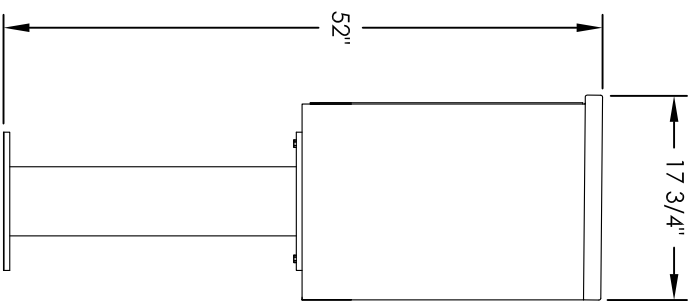

# Versatile™ 4C Pedestal Mount Mailbox, 4C06D-2P-P

PEDESTAL DETAIL

## COMPARTMENT CHART

DESCRIPTION	COMPARTMENT	COMPARTMENT SIZE	QTY.
PARCEL	PL6	20-1/2" H x 12" W x 15" D	2

PRODUCT SERIES: VERSATILE™ 4C PEDESTAL MOUNT MAILBOX

- NOTES:
1. 4C pedestal units are for private applications only / not USPS Approved.
  2. May be installed outside or inside - see foundation specification details within the 4C Installation Manual.