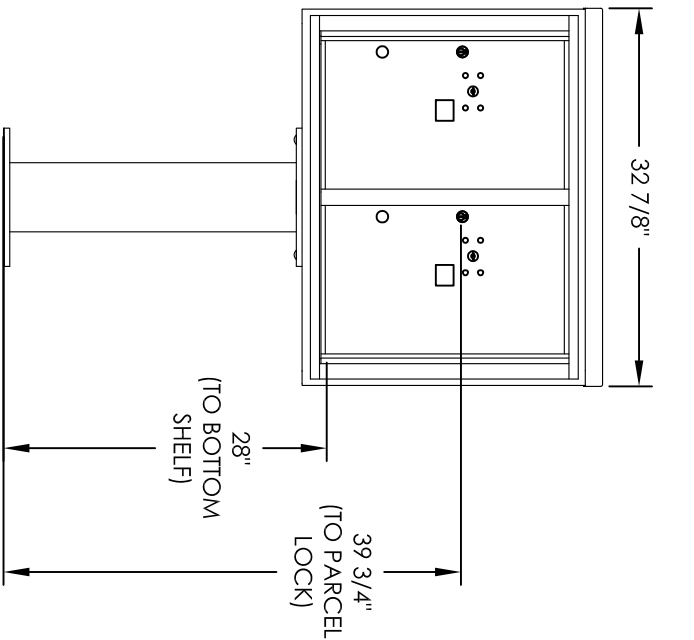

# Versatile™ 4C Pedestal Mount Mailbox, 4C06D-2P-P

PEDESTAL DETAIL

## COMPARTMENT CHART

DESCRIPTION	COMPARTMENT	COMPARTMENT SIZE	QTY.
PARCEL	PL6	20-1/2" H x 12" W x 15" D	2

PRODUCT SERIES: VERSATILE™ 4C PEDESTAL MOUNT MAILBOX

- NOTES:
1. 4C pedestal units are for private applications only / not USPS Approved.
  2. May be installed outside or inside - see foundation specification details within the 4C Installation Manual.