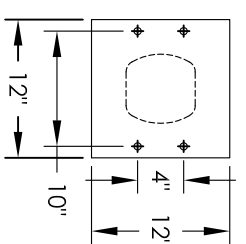

# Versatile™ 4C Pedestal Mount Mailbox, 4C06D-2P-P

PEDESTAL DETAIL

## COMPARTMENT CHART

DESCRIPTION	COMPARTMENT	COMPARTMENT SIZE	QTY.
PARCEL	PL6	20-1/2" H x 12" W x 15" D	2

PRODUCT SERIES: VERSATILE™ 4C PEDESTAL MOUNT MAILBOX

- NOTES:
1. 4C pedestal units are for private applications only / not USPS Approved.
  2. May be installed outside or inside - see foundation specification details within the 4C Installation Manual.