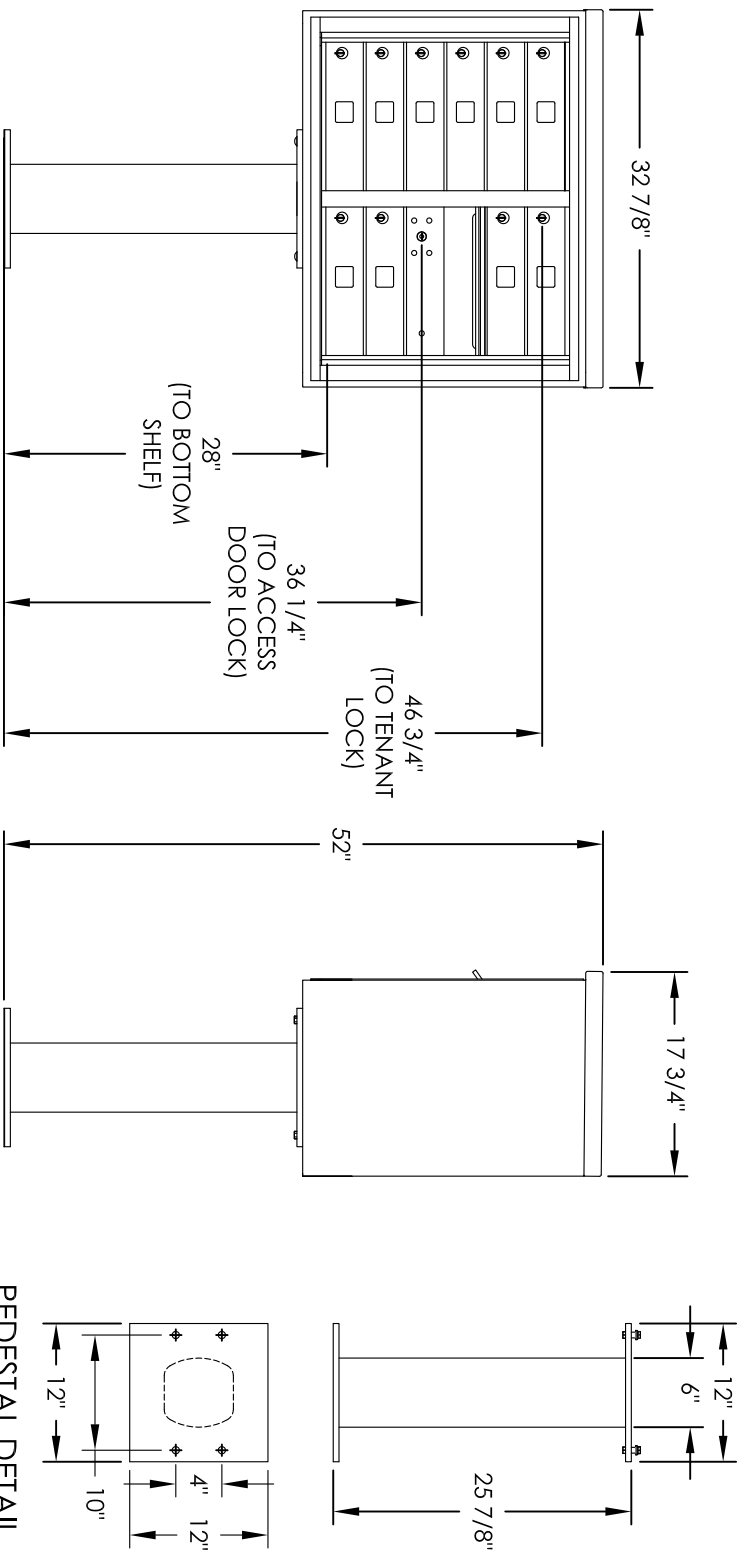

Versatile™ 4C Pedestal Mount Mailbox, 4C06D-10-P

PRODUCT SERIES: VERSATILE™ 4C PEDESTAL MOUNT MAILBOX

COMPARTMENT CHART

DESCRIPTION	COMPARTMENT	COMPARTMENT SIZE	QTY.
MAILBOX	MB1	3" H X 12" W X 15" D	10
OUTGOING MAIL	OM2	6-1/2" H X 12" W X 15" D	1

MODEL: 4C06D-10-P REV: B

- NOTES:
1. 4C pedestal units are for private applications only / not USPS Approved.
 2. May be installed outside or inside - see foundation specification details within the 4C Installation Manual.