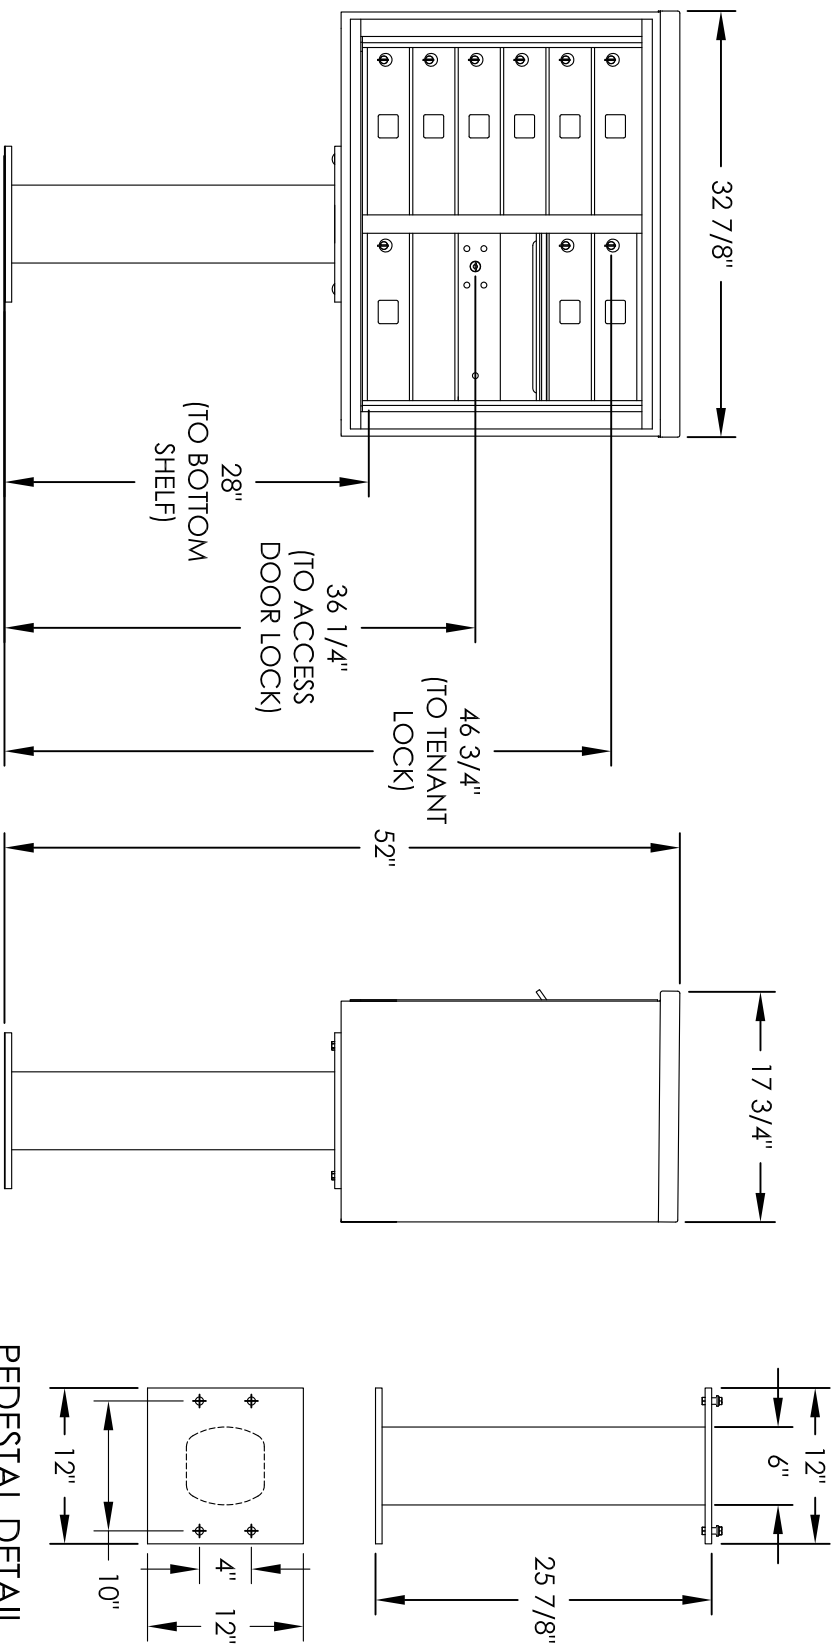

Versatile™ 4C Pedestal Mount Mailbox, 4C06D-09-P

COMPARTMENT CHART

DESCRIPTION	COMPARTMENT	COMPARTMENT SIZE	QTY.
MAILBOX	MB1	3" H x 12" W x 15" D	9
OUTGOING MAIL	OM3	10" H x 12" W x 15" D	1

PEDESTAL DETAIL

PRODUCT SERIES: VERSATILE™ 4C PEDESTAL MOUNT MAILBOX

1743 Quincy Ave., Suite 151
 Naperville, IL 60540
 800-824-9985
 www.MailboxWorks.com

MODEL	REV
4C06D-09-P	B
SCALE	LAST REV DATE
NONE	5/13/14
DRAWING NUMBER	DRAWN BY
4C06D-09-PCS	RS