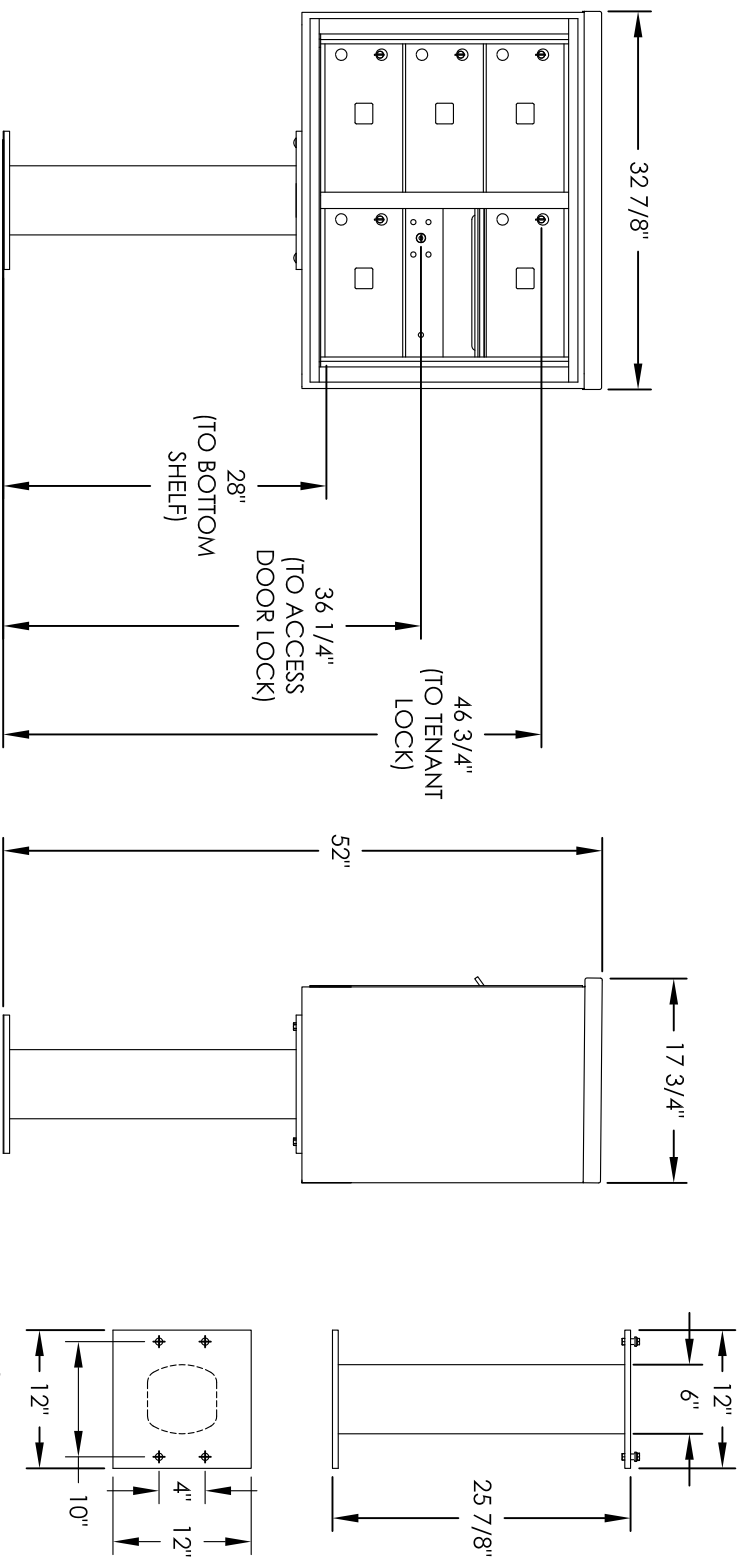

# Versatile™ 4C Pedestal Mount Mailbox, 4C06D-05X-P

PRODUCT SERIES: VERSATILE™ 4C PEDESTAL MOUNT MAILBOX

### COMPARTMENT CHART

DESCRIPTION	COMPARTMENT	COMPARTMENT SIZE	QTY.
MAILBOX	MB2	6-1/2" H x 12" W x 15" D	5
OUTGOING MAIL	OM2	6-1/2" H x 12" W x 15" D	1

1743 Quincy Ave, Suite 151  
 Naperville, IL 60540  
 800-824-9985  
 www.MailboxWorks.com

MODEL	REV	LAST REV DATE	DRAWN BY
4C06D-05X-P	B	5/13/14	RS
SCALE	NONE		
DRAWING NUMBER	4C06D-05X-P-PCS		

- NOTES:
1. 4C pedestal units are for private applications only / not USPS Approved.
  2. May be installed outside or inside - see foundation specification details within the 4C Installation Manual.