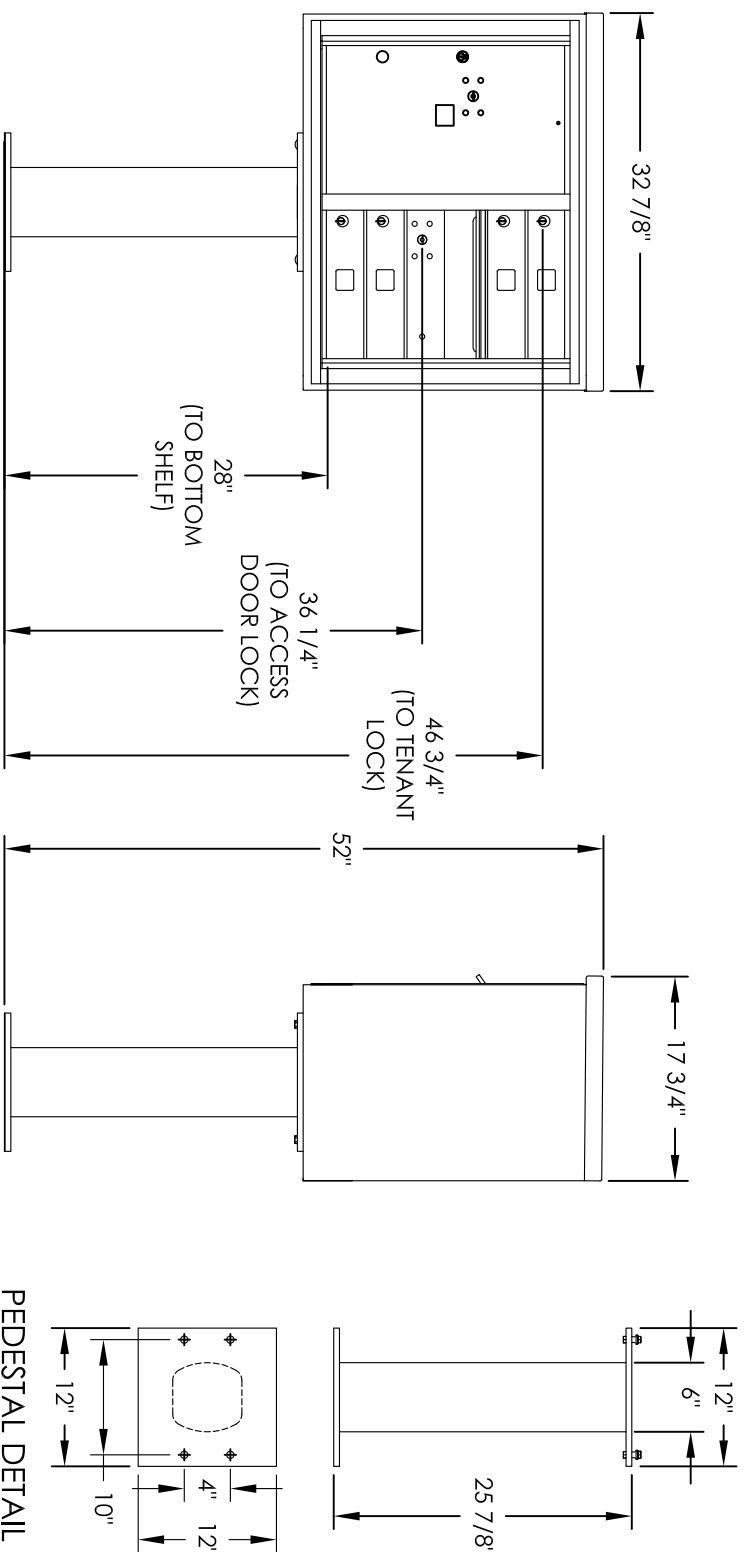

# Versatile™ 4C Pedestal Mount Mailbox, 4C06D-04-P

## COMPARTMENT CHART

DESCRIPTION	COMPARTMENT	COMPARTMENT SIZE	QTY.
MAILBOX	MB1	3" H x 12" W x 15" D	4
OUTGOING MAIL	OM2	6-1/2" H x 12" W x 15" D	1
PARCEL	PL6	20-1/2" H x 12" W x 15" D	1

PRODUCT SERIES: VERSATILE™ 4C PEDESTAL MOUNT MAILBOX

MODEL	4C06D-04-P	REV	B
SCALE	NONE	LAST REV DATE	5/14/14
DRAWING NUMBER	4C06D-04-PCS	DRAWN BY	RS