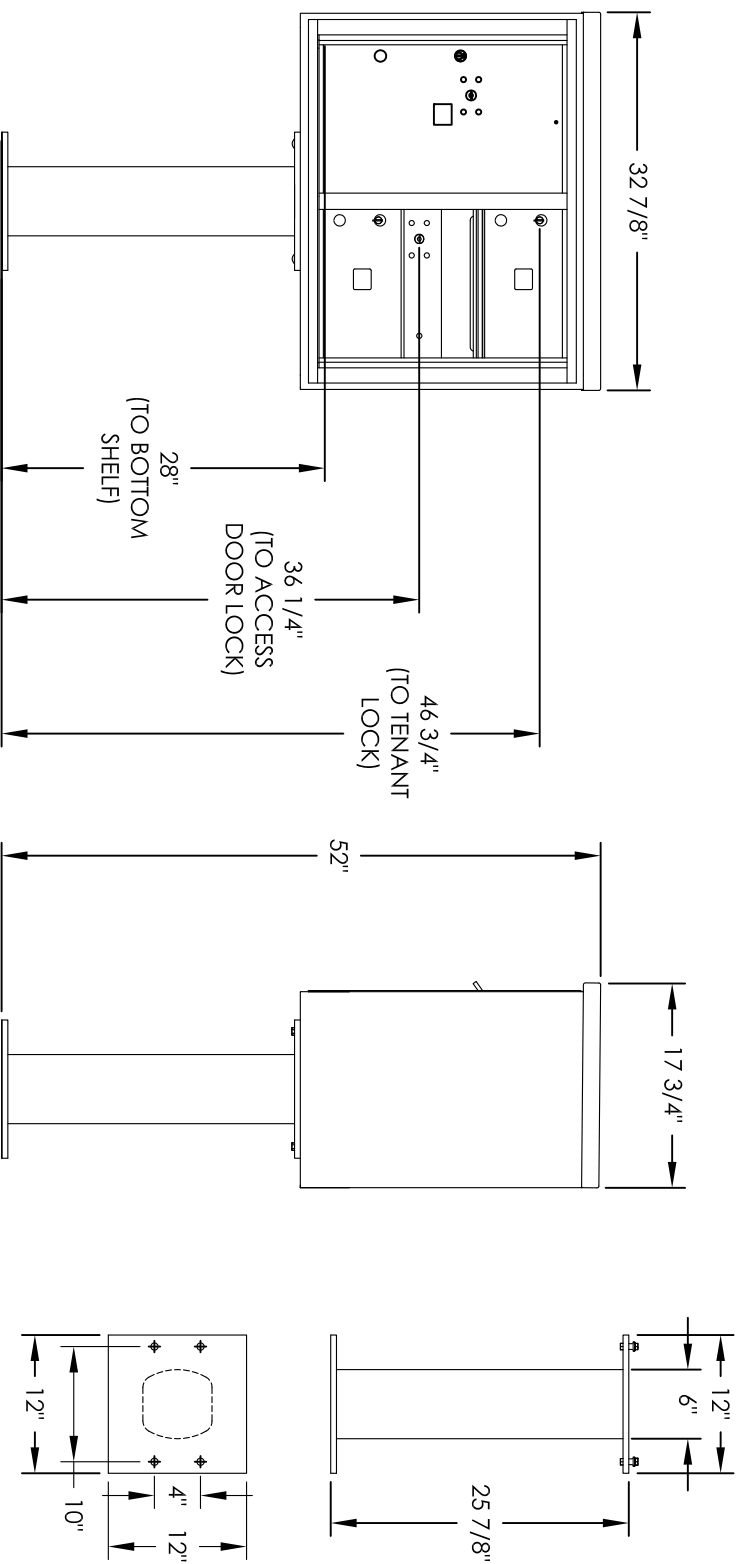

# Versatile™ 4C Pedestal Mount Mailbox, 4C06D-02-P

PEDESTAL DETAIL

- NOTES:
1. 4C pedestal units are for private applications only / not USPS Approved.
  2. May be installed outside or inside - see foundation specification details within the 4C Installation Manual.

DESCRIPTION	COMPARTMENT	COMPARTMENT SIZE	QTY.
MAILBOX	MB2	6-1/2" H x 12" W x 15" D	2
OUTGOING MAIL	OM2	6-1/2" H x 12" W x 15" D	1
PARCEL	PL6	20-1/2" H x 12" W x 15" D	1

PRODUCT SERIES: VERSATILE™ 4C PEDESTAL MOUNT MAILBOX

1743 Quincy Ave. Suite 151  
 Naperville, IL 60540  
 800-824-9985  
 www.MailboxWorks.com

MODEL	REV
4C06D-02-P	B
SCALE	LAST REV DATE
NONE	5/13/14
DRAWING NUMBER	DRAWN BY
4C06D-02-PCS	RS