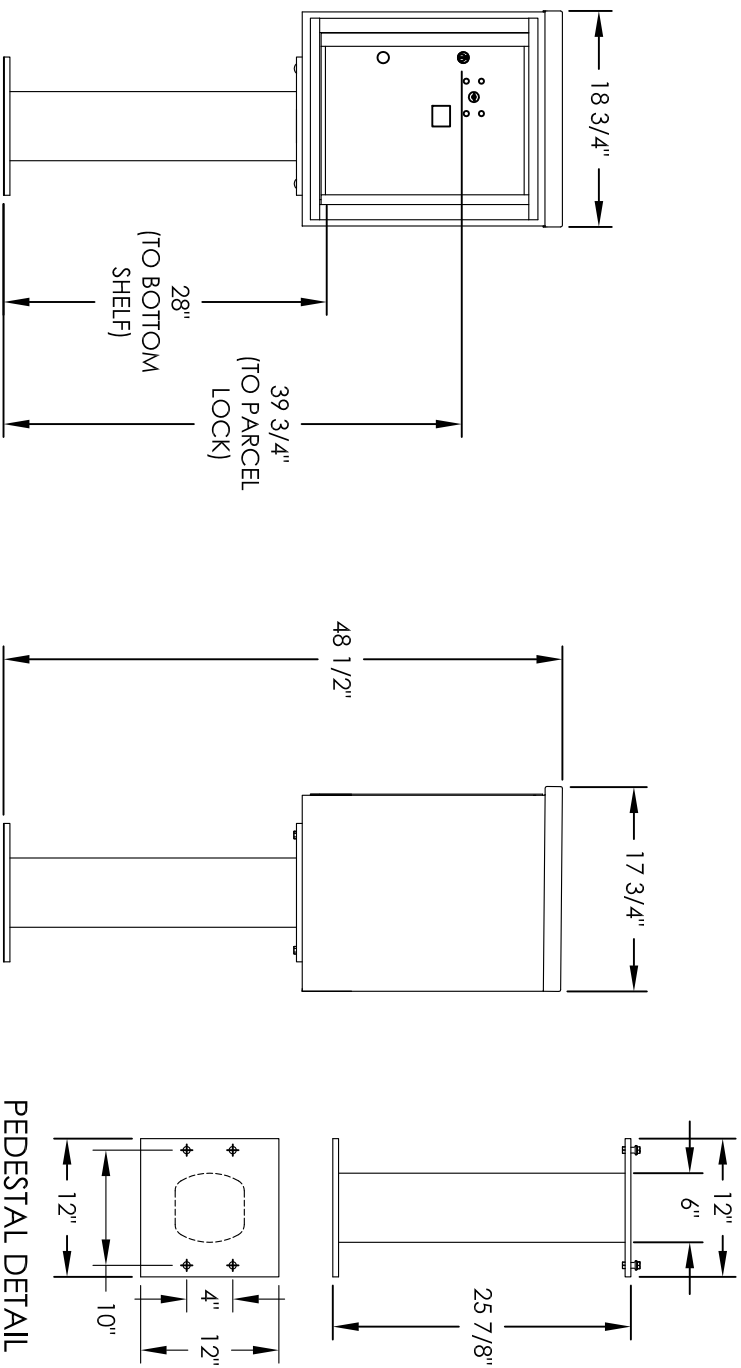

Versatile™ 4C Pedestal Mount Mailbox, 4C05S-1P-P

- NOTES:
1. 4C pedestal units are for private applications only / not USPS Approved.
 2. May be installed outside or inside - see foundation specification details within the 4C Installation Manual.

COMPARTMENT CHART

| DESCRIPTION | COMPARTMENT | COMPARTMENT SIZE | QTY. |
|-------------|-------------|-----------------------|------|
| PARCEL | PLS | 17" H x 12" W x 15" D | 1 |

PRODUCT SERIES: VERSATILE™ 4C PEDESTAL MOUNT MAILBOX

1743 Quinny Ave. Suite 151
 Naperville, IL 60540
 800-824-9985
 www.MailboxWorks.com

| MODEL | REV |
|----------------|---------------|
| 4C05S-1P-P | C |
| SCALE | LAST REV DATE |
| NONE | 5/15/14 |
| DRAWING NUMBER | DRAWN BY |
| 4C50S-1P-PCS | RS |