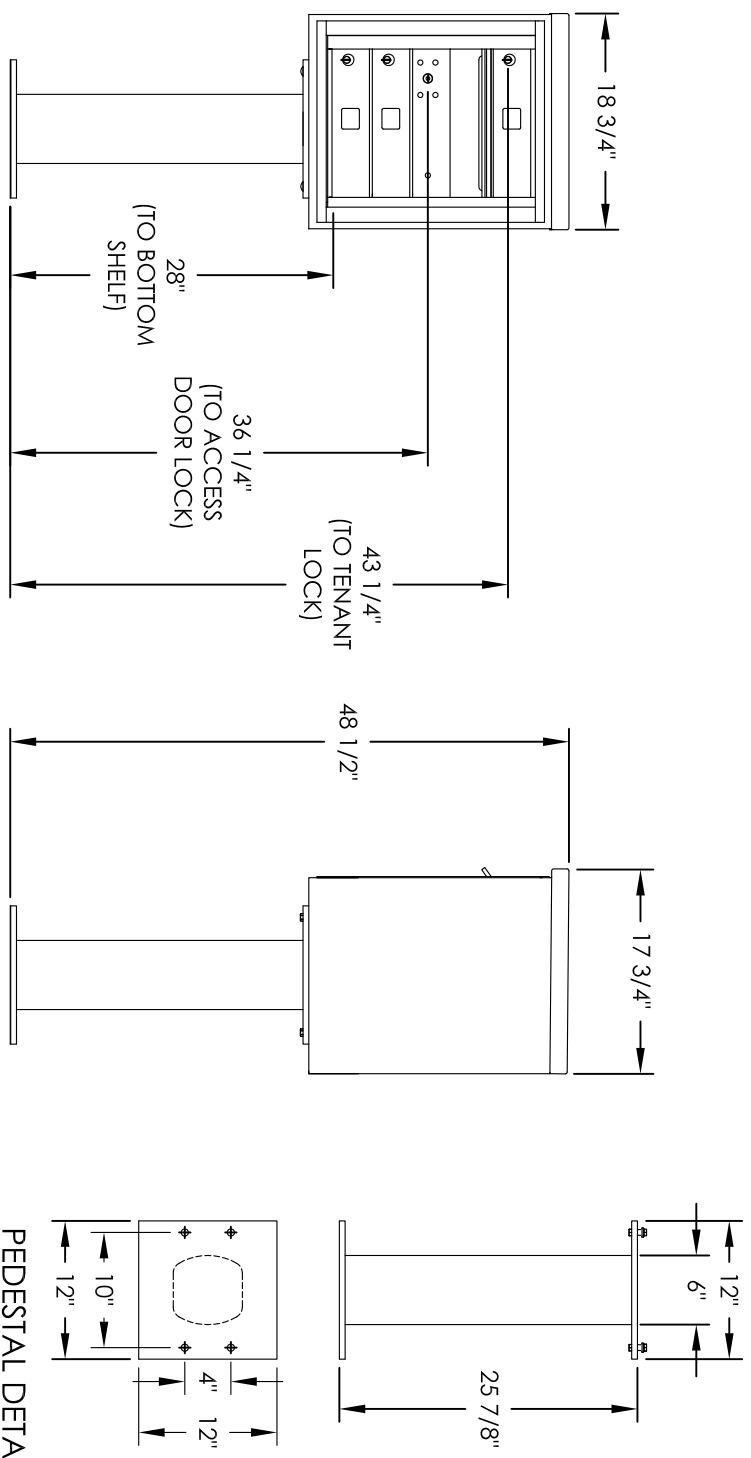

Versatile™ 4C Pedestal Mount Mailbox, 4C05S-03-P

- NOTES:
1. 4C pedestal units are for private applications only / not USPS Approved.
 2. May be installed outside or inside - see foundation specification details within the 4C Installation Manual.

COMPARTMENT CHART

DESCRIPTION	COMPARTMENT	COMPARTMENT SIZE	QTY.
MAILBOX	MB1	3" H x 12" W x 15" D	3
OUTGOING MAIL	OM2	6-1/2" H x 12" W x 15" D	1

PRODUCT SERIES: VERSATILE™ 4C PEDESTAL MOUNT MAILBOX

1743 Quinncy Ave. Suite 151
 Naperville, IL 60540
 800-824-9985
 www.MailboxWorks.com

MODEL	REV	SCALE	LAST REV DATE
4C05S-03-P	C	NONE	5/15/14
DRAWING NUMBER	DRAWN BY		
4C05S-03-PCS	SDH		