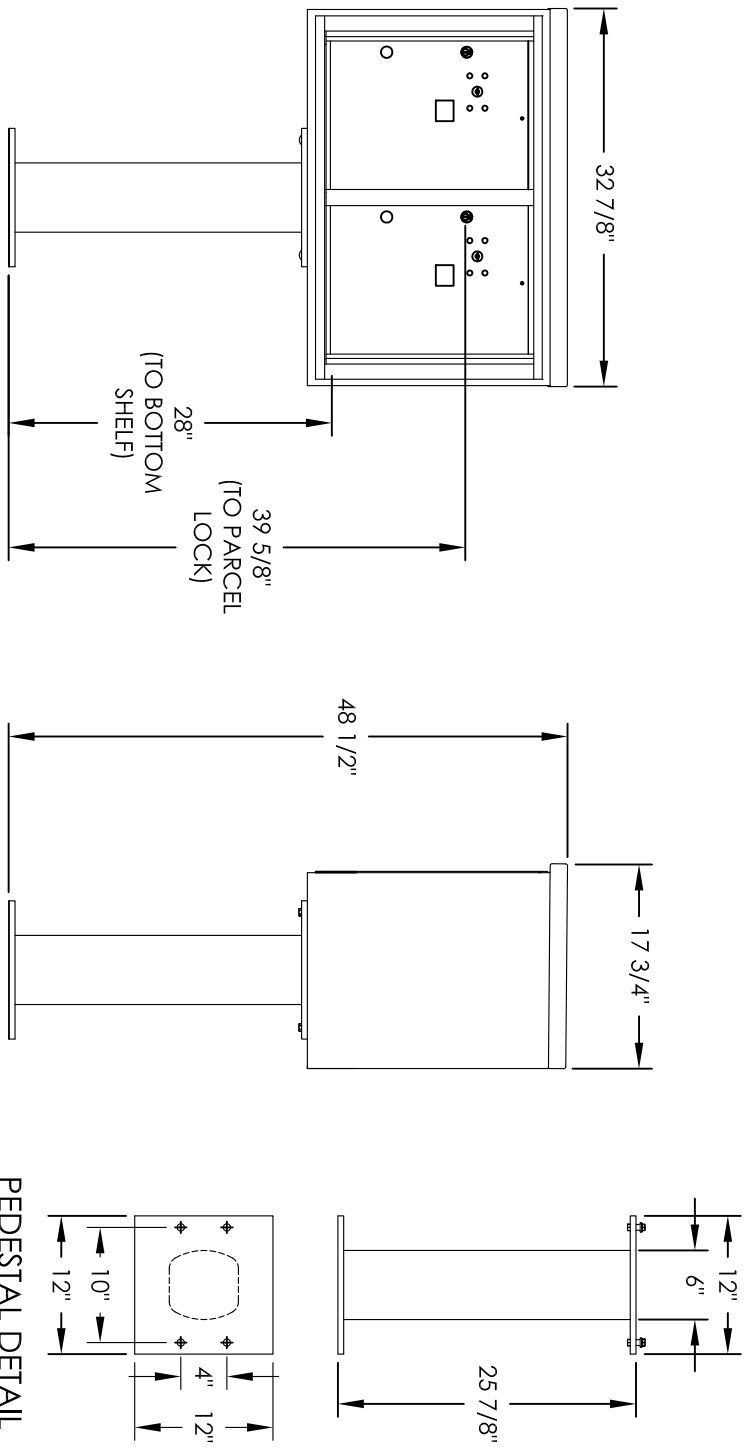

# Versatile™ 4C Pedestal Mount Mailbox, 4C05D-2P-P

- NOTES:
1. 4C pedestal units are for private applications only / not USPS Approved.
  2. May be installed outside or inside - see foundation specification details within the 4C Installation Manual.

## COMPARTMENT CHART

DESCRIPTION	COMPARTMENT	COMPARTMENT SIZE	QTY.
PARCEL	PLS	17" H x 12" W x 15" D	2

PRODUCT SERIES: VERSATILE™ 4C PEDESTAL MOUNT MAILBOX

1743 Quincy Ave., Suite 151  
 Naperville, IL 60540  
 800-824-9985  
 www.MailboxWorks.com

MODEL	REV	LAST REV DATE
4C05D-2P-P	B	5/13/14
SCALE	DRAWING NUMBER	DRAWN BY
NONE	4C05D-2P-PCS	RS