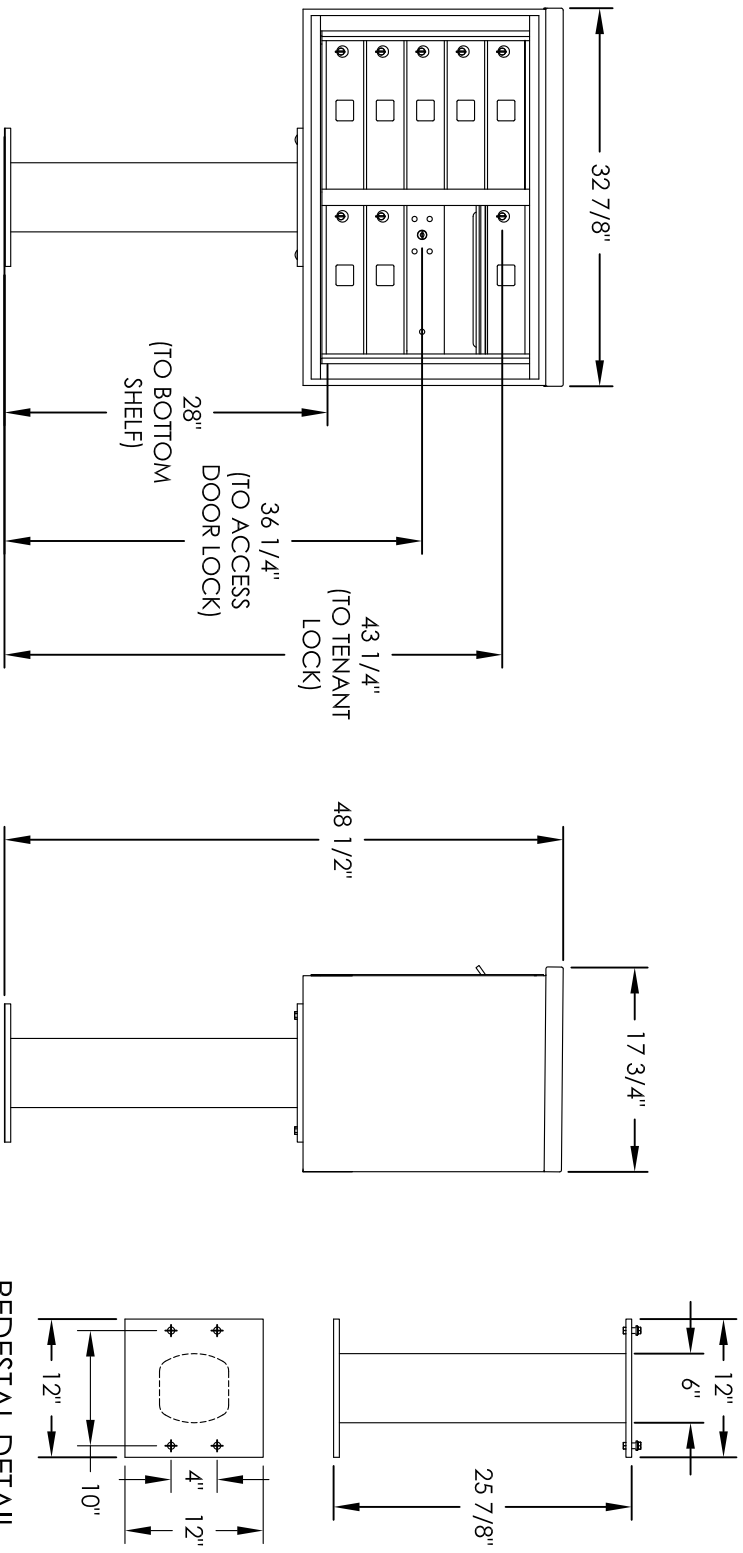

Versatile™ 4C Pedestal Mount Mailbox, 4C05D-08-P

- NOTES:**
1. 4C pedestal units are for private applications only / not USPS Approved.
 2. May be installed outside or inside - see foundation specification details within the 4C Installation Manual.

COMPARTMENT CHART

| DESCRIPTION | COMPARTMENT | COMPARTMENT SIZE | QTY. |
|---------------|-------------|--------------------------|------|
| MAILBOX | MB1 | 3" H X 12" W X 15" D | 8 |
| OUTGOING MAIL | OM2 | 6-1/2" H X 12" W X 15" D | 1 |

PRODUCT SERIES: VERSATILE™ 4C PEDESTAL MOUNT MAILBOX

1743 Quincy Ave., Suite 151
 Naperville, IL 60540
 800-824-9985
 www.MailboxWorks.com

| MODEL | REV |
|----------------|---------------|
| 4C05D-08-P | C |
| SCALE | LAST REV DATE |
| NONE | 5/15/14 |
| DRAWING NUMBER | DRAWN BY |
| 4C05D-08-PCS | RS |