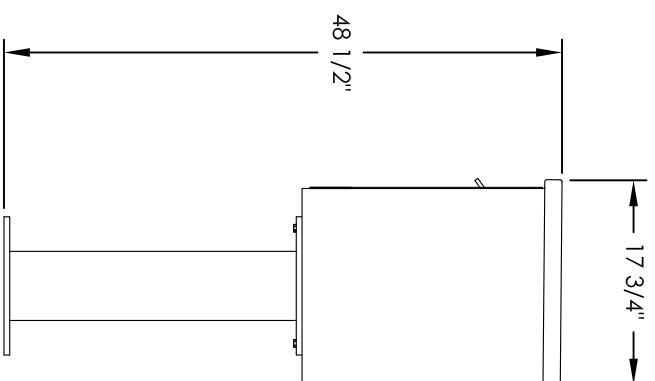

Versatile™ 4C Pedestal Mount Mailbox, 4C05D-07-P

PEDESTAL DETAIL

COMPARTMENT CHART

DOOR TYPE	PART NUMBER	Compartment Size	Number
MAILBOX	MB1	3" H X 12" W X 15" D	7
PARCEL	OM3	10" H X 12" W X 15" D	1

PRODUCT SERIES: VERSATILE™ 4C PEDESTAL MOUNT MAILBOX

MODEL	REV	Number
4C05D-07-P	D	7
SCALE	NONE	LAST REV DATE
DRAWING NUMBER	4C05D-07-PCS	DRAWN BY
		RS