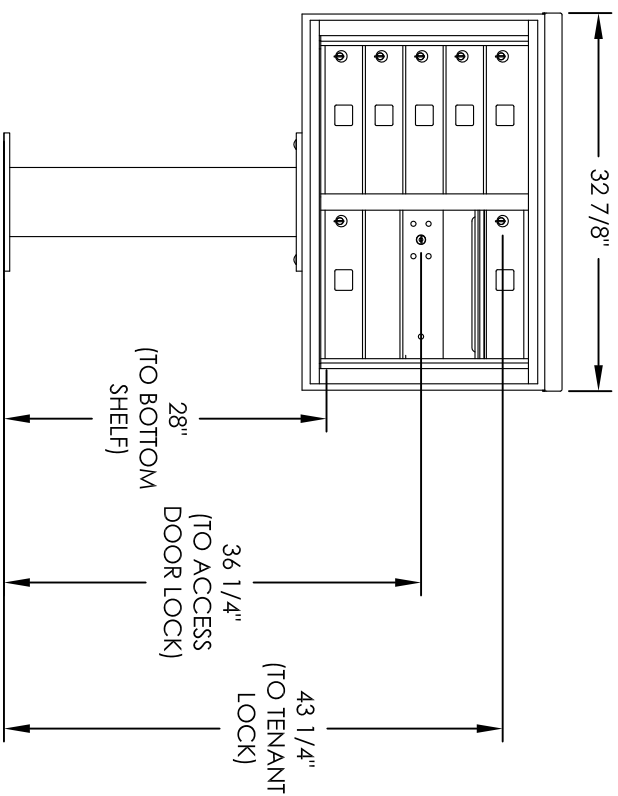

Versatile™ 4C Pedestal Mount Mailbox, 4C05D-07-P

PEDESTAL DETAIL

COMPARTMENT CHART

DOOR TYPE	PART NUMBER	Compartment Size	Number
MAILBOX	MB1	3" H X 12" W X 15" D	7
PARCEL	OM3	10" H X 12" W X 15" D	1

PRODUCT SERIES: VERSATILE™ 4C PEDESTAL MOUNT MAILBOX

- NOTES:
1. 4C pedestal units are for private applications only / not USPS Approved.
 2. May be installed outside or inside - see foundation specification details within the 4C Installation Manual.

1743 Quincy Ave, Suite 151
 Naperville, IL 60540
 800-824-9985
 www.MailboxWorks.com

MODEL	REV	Number
4C05D-07-P	D	7
SCALE	NONE	LAST REV DATE
DRAWING NUMBER	4C05D-07-PCS	DRAWN BY
		RS