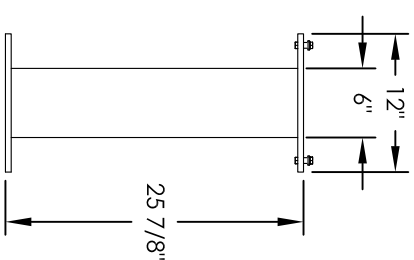

Versatile™ 4C Pedestal Mount Mailbox, 4C05D-07-P

PEDESTAL DETAIL

COMPARTMENT CHART

DOOR TYPE	PART NUMBER	Compartment Size	Number
MAILBOX	MB1	3" H X 12" W X 15" D	7
PARCEL	OM3	10" H X 12" W X 15" D	1

PRODUCT SERIES: VERSATILE™ 4C PEDESTAL MOUNT MAILBOX

MODEL	REV	Number
4C05D-07-P	D	7
SCALE	NONE	LAST REV DATE
DRAWING NUMBER	4C05D-07-PCS	DRAWN BY
		RS