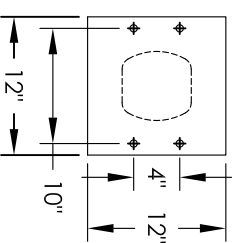

Versatile™ 4C Pedestal Mount Mailbox, 4C05D-07-P

PEDESTAL DETAIL

COMPARTMENT CHART

DOOR TYPE	PART NUMBER	Compartment Size	Number
MAILBOX	MB1	3" H X 12" W X 15" D	7
PARCEL	OM3	10" H X 12" W X 15" D	1

PRODUCT SERIES: VERSATILE™ 4C PEDESTAL MOUNT MAILBOX

MODEL	REV	Number
4C05D-07-P	D	7
SCALE	NONE	LAST REV DATE
DRAWING NUMBER	4C05D-07-PCS	DRAWN BY
		RS