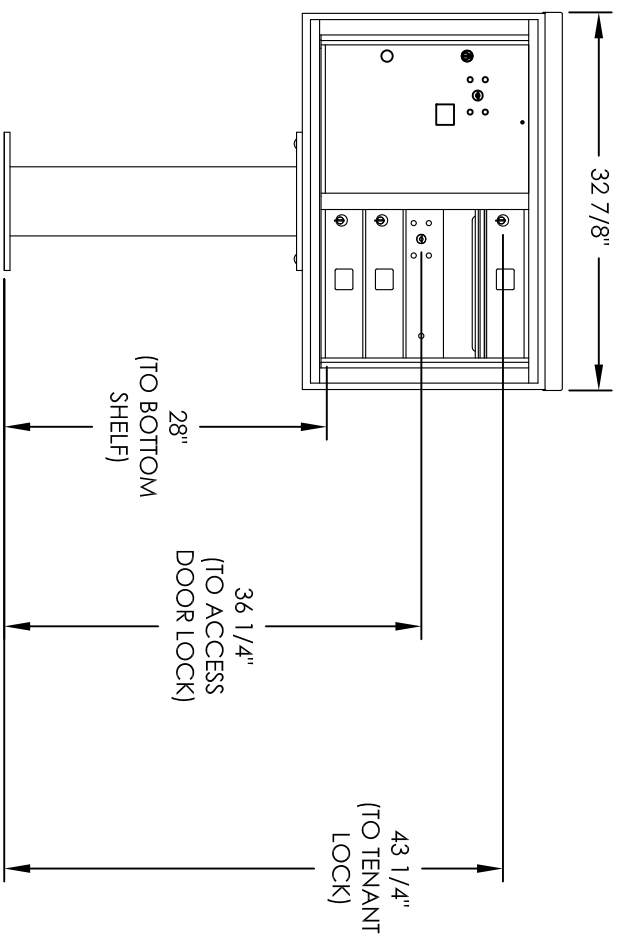

# Versatile™ 4C Pedestal Mount Mailbox, 4C05D-03-P

PEDESTAL DETAIL

## COMPARTMENT CHART

DOOR TYPE	PART NUMBER	Compartment Size	Number
MAILBOX	MB1	3" H x 12" W x 15" D	3
OUTGOING MAIL	OM2	6-1/2" H x 12" W x 15" D	1
PARCEL	PL5	17" H x 12" W x 15" D	1

PRODUCT SERIES: VERSATILE™ 4C PEDESTAL MOUNT MAILBOX

MODEL	REV	LAST REV DATE
4C05D-03-P	C	5/15/14
SCALE	DRAWING NUMBER	DRAWN BY
NONE	4C05D-03-PCS	RS