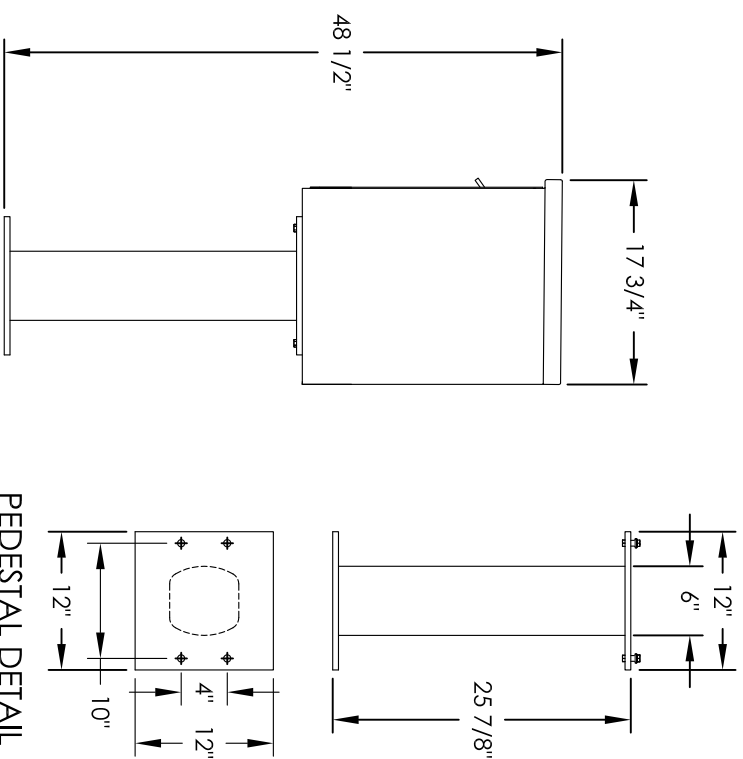

# Versatile™ 4C Pedestal Mount Mailbox, 4C05D-03-P

PEDESTAL DETAIL

## COMPARTMENT CHART

DOOR TYPE	PART NUMBER	Compartment Size	Number
MAILBOX	MB1	3" H x 12" W x 15" D	3
OUTGOING MAIL	OM2	6-1/2" H x 12" W x 15" D	1
PARCEL	PL5	17" H x 12" W x 15" D	1

PRODUCT SERIES: VERSATILE™ 4C PEDESTAL MOUNT MAILBOX

MODEL	REV	LAST REV DATE
4C05D-03-P	C	5/15/14
SCALE	DRAWING NUMBER	DRAWN BY
NONE	4C05D-03-PCS	RS