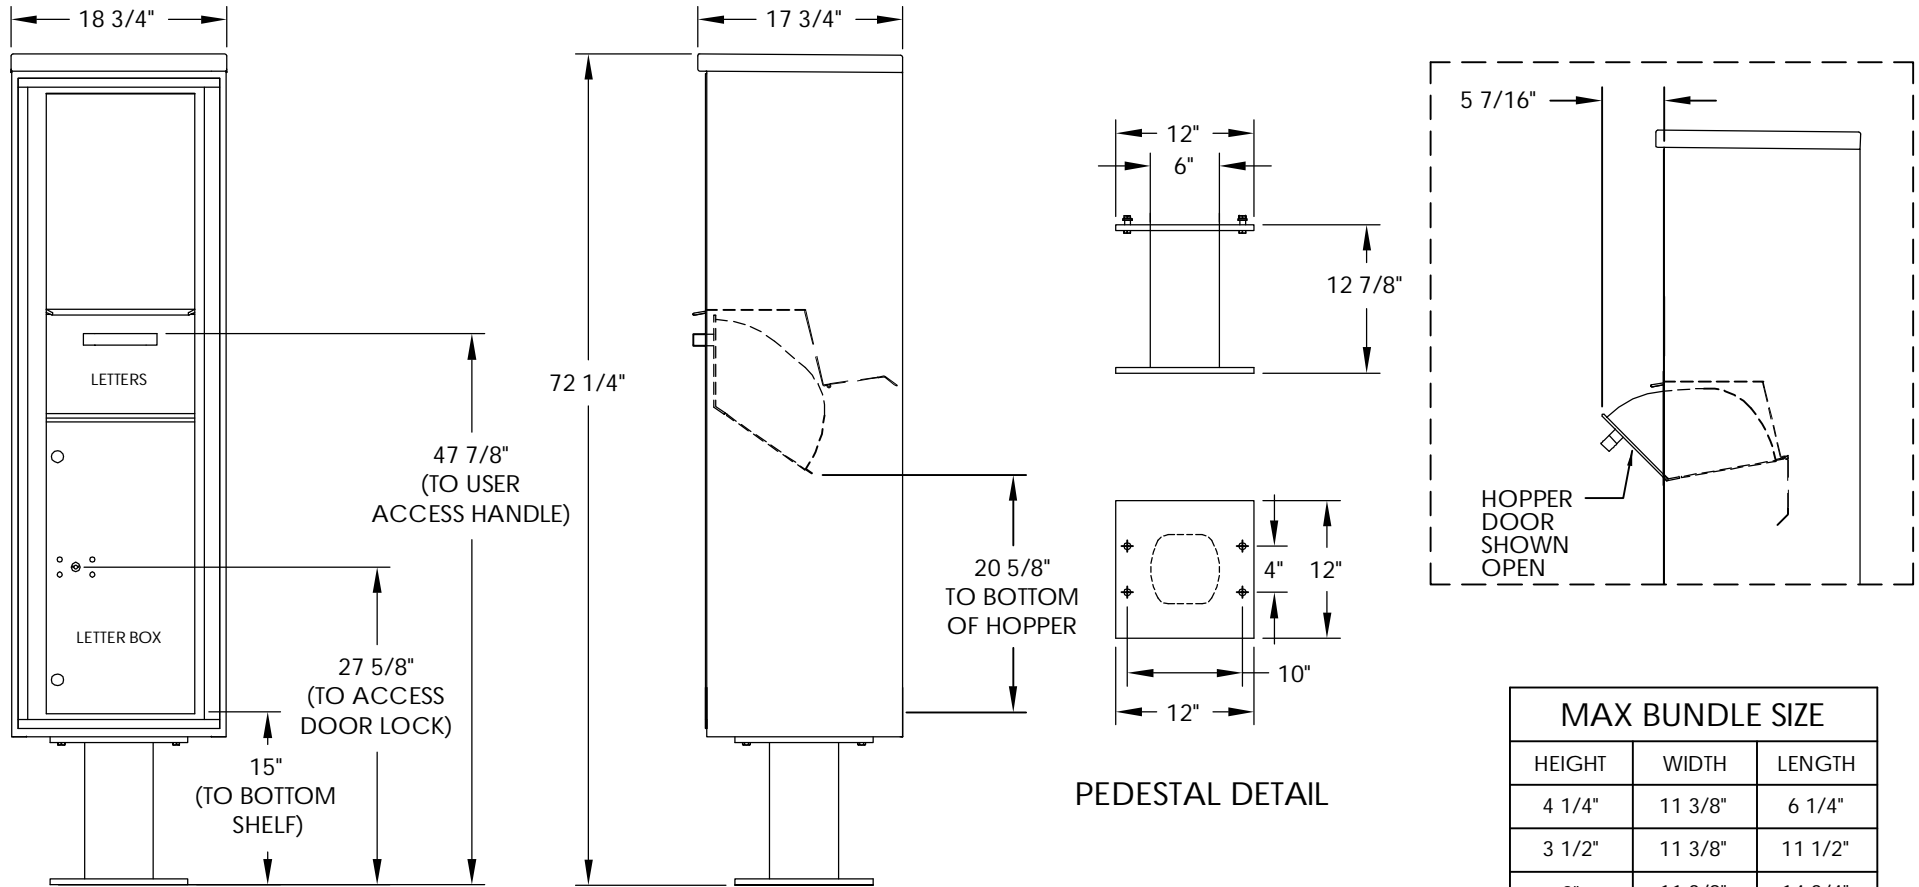

# versatile™ 4C Pedestal Mount Collection Box, 4C16S-HOP-P

MAX BUNDLE SIZE		
HEIGHT	WIDTH	LENGTH
4 1/4"	11 3/8"	6 1/4"
3 1/2"	11 3/8"	11 1/2"
3"	11 3/8"	14 3/4"
2 1/2"	11 3/8"	14 3/4"

**NOTES:**

1. 4C pedestal units are for private applications only / not USPS Approved.
2. May be installed outside or inside - see foundation specification details within the 4C Installation Manual.
3. Collection Box compartment size is 20 5/8" H x 12" W x 15"D.
4. Fixed top panel is for security purposes and is not usable.

PRODUCT SERIES: VERSATILE™ 4C PEDESTAL MOUNT COLLECTION BOX

1743 Quincy Ave. Suite 151  
 Naperville, IL 60540  
 800-824-9985  
 www.MailboxWorks.com

MODEL	4C16S-HOP-P	REV	C
SCALE	NONE	LAST REV DATE	7/02/14
DRAWING NUMBER	4C16S-HOP-PCS	DRAWN BY	TNS