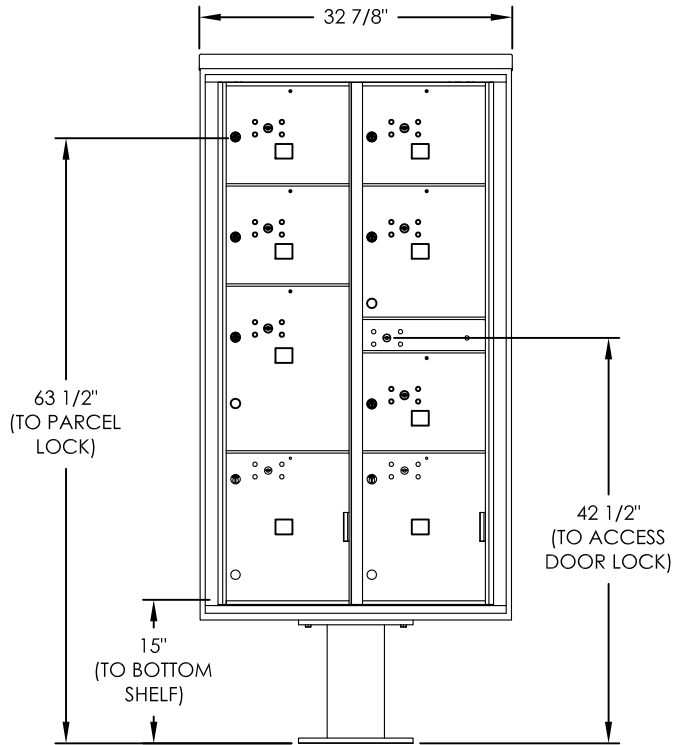

# versatile™ 4C Pedestal Mount Mailbox, 4C16D-8P-P

## COMPARTMENT CHART

DESCRIPTION	COMPARTMENT	COMPARTMENT SIZE	QTY.
PARCEL	PL3	10" H x 12" W x 15" D	4
PARCEL	PL4	13-1/2" H x 12" W x 15" D	1
PARCEL	PL15	15" H x 12" W x 15" D	2
PARCEL	PL5	17" H x 12" W x 15" D	1

### NOTES:

- 4C pedestal units are for private applications only / not USPS Approved.
- May be installed outside or inside - see foundation specification details within the 4C Installation Manual.

PRODUCT SERIES: VERSATILE™ 4C PEDESTAL MOUNT MAILBOX