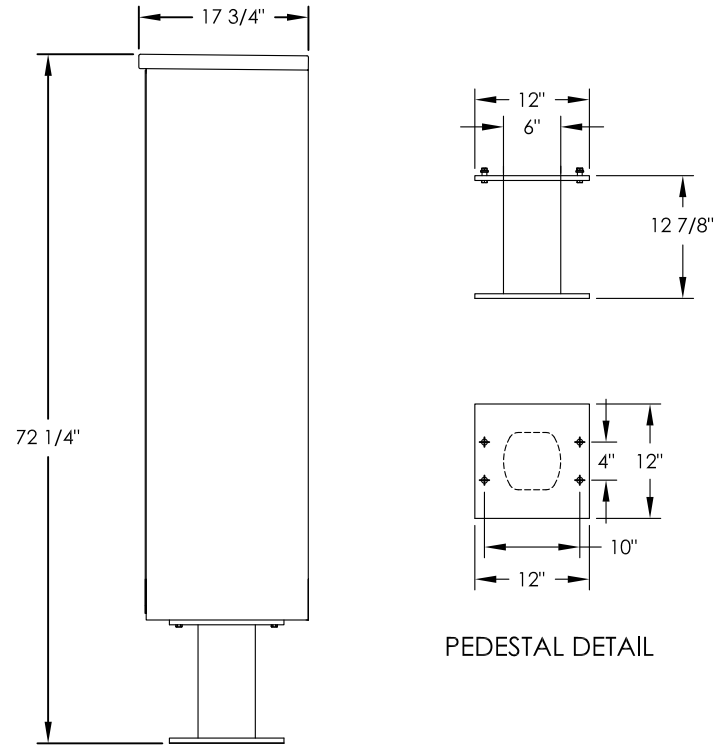

# versatile™ 4C Pedestal Mount Mailbox, 4C16D-8P-P

## COMPARTMENT CHART

DESCRIPTION	COMPARTMENT	COMPARTMENT SIZE	QTY.
PARCEL	PL3	10" H x 12" W x 15" D	4
PARCEL	PL4	13-1/2" H x 12" W x 15" D	1
PARCEL	PL15	15" H x 12" W x 15" D	2
PARCEL	PL5	17" H x 12" W x 15" D	1