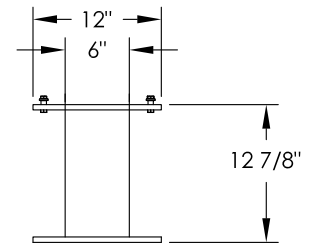

versatile™ 4C Pedestal Mount Mailbox, 4C16D-07-P

PEDESTAL DETAIL

COMPARTMENT CHART

DESCRIPTION	COMPARTMENT	COMPARTMENT SIZE	QTY.
MAILBOX	MB2	6 1/2" H x 12" W x 15" D	1
MAILBOX	MB3	10" H x 12" W x 15" D	6
OUTGOING MAIL	OM2	6 1/2" H x 12" W x 15" D	1
PARCEL	PL15	15" H x 12" W x 15" D	2