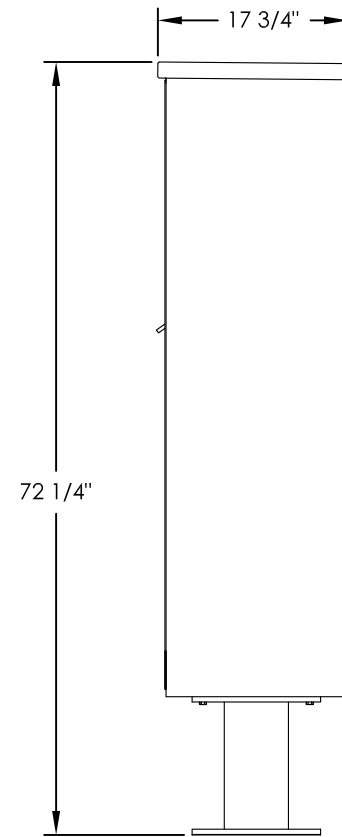

versatile™ 4C Pedestal Mount Mailbox, 4C16D-07-P

PEDESTAL DETAIL

COMPARTMENT CHART

DESCRIPTION	COMPARTMENT	COMPARTMENT SIZE	QTY.
MAILBOX	MB2	6 1/2" H x 12" W x 15" D	1
MAILBOX	MB3	10" H x 12" W x 15" D	6
OUTGOING MAIL	OM2	6 1/2" H x 12" W x 15" D	1
PARCEL	PL15	15" H x 12" W x 15" D	2

The Mailbox Works
 1743 Quincy Ave. Suite 151
 Naperville, IL 60540
 800-824-9985
 www.MailboxWorks.com

MODEL	4C16D-07-P	REV	B
SCALE	NONE	LAST REV DATE	5/14/2014
DRAWING NUMBER	4C16D-07-PCS	DRAWN BY	SDH