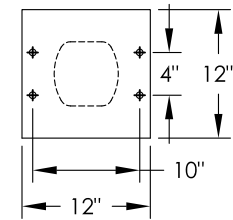

versatile™ 4C Pedestal Mount Mailbox, 4C16D-07-P

PEDESTAL DETAIL

COMPARTMENT CHART

DESCRIPTION	COMPARTMENT	COMPARTMENT SIZE	QTY.
MAILBOX	MB2	6 1/2" H x 12" W x 15" D	1
MAILBOX	MB3	10" H x 12" W x 15" D	6
OUTGOING MAIL	OM2	6 1/2" H x 12" W x 15" D	1
PARCEL	PL15	15" H x 12" W x 15" D	2