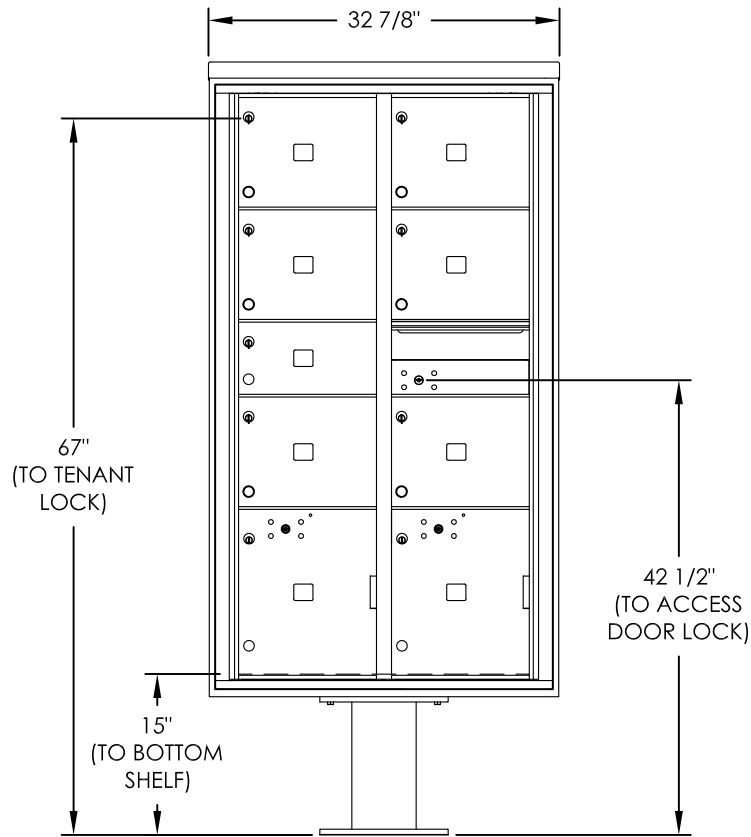

versatile™ 4C Pedestal Mount Mailbox, 4C16D-07-P

PEDESTAL DETAIL

COMPARTMENT CHART

DESCRIPTION	COMPARTMENT	COMPARTMENT SIZE	QTY.
MAILBOX	MB2	6 1/2" H x 12" W x 15" D	1
MAILBOX	MB3	10" H x 12" W x 15" D	6
OUTGOING MAIL	OM2	6 1/2" H x 12" W x 15" D	1
PARCEL	PL15	15" H x 12" W x 15" D	2

NOTES:

1. 4C pedestal units are for private applications only / not USPS Approved.
2. May be installed outside or inside - see foundation specification details within the 4C Installation Manual.

PRODUCT SERIES: VERSATILE™ 4C PEDESTAL MOUNT MAILBOX