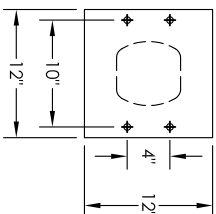

# versatile™ 4C Pedestal Mount Trash/Recycling Bin, 4C15S-BIN-P

PEDESTAL DETAIL

- Notes:
1. 4C Trash/Recycling Bins are for private application only / not USPS Approved.
  2. May be installed outside or inside - see foundation specification details within the 4C installation Manual.
  3. Includes (2) trash/recycling compartments, (2) 10-gallon trash baskets made of recycled plastic and customized to compartments (Note: trash bag furnished by others).

PRODUCT SERIES: VERSATILE™ 4C PEDESTAL MOUNT TRASH/RECYCLING BIN

1743 Quincy Ave. Suite 151  
 Naperville, IL 60540  
 800-824-9985

www.MailboxWorks.com

MODEL	4C15S-BIN-P	REV	B
SCALE	NONE	LAST REV DATE	6/17/14
DRAWING NUMBER	4C15S-BIN-PCS	DRAWN BY	AFD