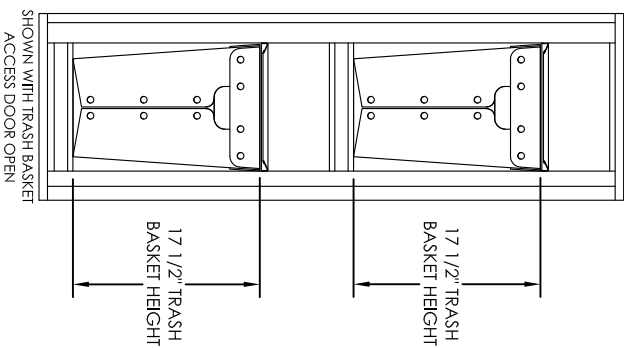

# versatile™ 4C Pedestal Mount Trash/Recycling Bin, 4C15S-BIN-P

PEDESTAL DETAIL

- Notes:
1. 4C Trash/Recycling Bins are for private application only / not USPS Approved.
  2. May be installed outside or inside - see foundation specification details within the 4C installation Manual.
  3. Includes (2) trash/recycling compartments, (2) 10-gallon trash baskets made of recycled plastic and customized to compartments (Note: trash bag furnished by others).

PRODUCT SERIES: VERSATILE™ 4C PEDESTAL MOUNT TRASH/RECYCLING BIN

1743 Quincy Ave. Suite 151  
 Naperville, IL 60540  
 800-824-9985

www.MailboxWorks.com

MODEL	4C15S-BIN-P	REV	B
SCALE	NONE	LAST REV DATE	6/17/14
DRAWING NUMBER	4C15S-BIN-PCS	DRAWN BY	AFD