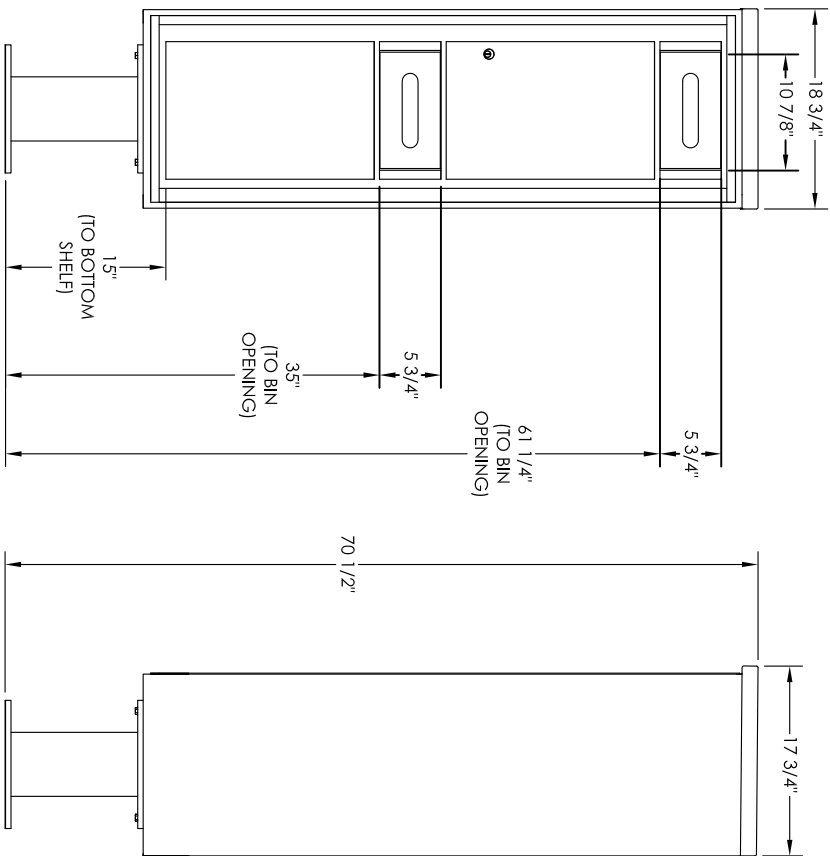

# versatile™ 4C Pedestal Mount Trash/Recycling Bin, 4C15S-BIN-P

PEDESTAL DETAIL

- Notes:
1. 4C Trash/Recycling Bins are for private application only / not USPS Approved.
  2. May be installed outside or inside - see foundation specification details within the 4C installation Manual.
  3. Includes (2) trash/recycling compartments, (2) 10-gallon trash baskets made of recycled plastic and customized to compartments (Note: trash bag furnished by others).

PRODUCT SERIES: VERSATILE™ 4C PEDESTAL MOUNT TRASH/RECYCLING BIN

1743 Quincy Ave. Suite 151  
 Naperville, IL 60540  
 800-824-9985

www.MailboxWorks.com

MODEL	4C15S-BIN-P	REV	B
SCALE	NONE	LAST REV DATE	6/17/14
DRAWING NUMBER	4C15S-BIN-PCS	DRAWN BY	AFD