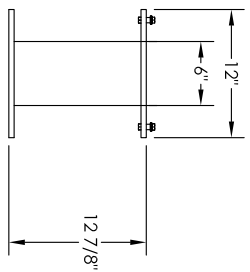

# versatile™ 4C Pedestal Mount Trash/Recycling Bin, 4C15S-BIN-P

PEDESTAL DETAIL

- Notes:
1. 4C Trash/Recycling Bins are for private application only / not USPS Approved.
  2. May be installed outside or inside - see foundation specification details within the 4C installation Manual.
  3. Includes (2) trash/recycling compartments, (2) 10-gallon trash baskets made of recycled plastic and customized to compartments (Note: trash bag furnished by others).

PRODUCT SERIES: VERSATILE™ 4C PEDESTAL MOUNT TRASH/RECYCLING BIN

1743 Quincy Ave. Suite 151  
 Naperville, IL 60540  
 800-824-9985

www.MailboxWorks.com

MODEL	4C15S-BIN-P	REV	B
SCALE	NONE	LAST REV DATE	6/17/14
DRAWING NUMBER	4C15S-BIN-PCS	DRAWN BY	AFD