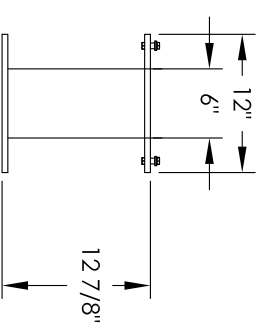

Versatile™ 4C Pedestal Mount Mailbox, 4C14D-15-P

PEDESTAL DETAIL

COMPARTMENT CHART

DESCRIPTION	COMPARTMENT	COMPARTMENT SIZE	QTY.
MAILBOX	MB1	3" H x 12" W x 15" D	15
OUTGOING MAIL	OM2	6-1/2" H x 12" W x 15" D	1
PARCEL	PL5	17" H x 12" W x 15" D	1
PARCEL	PL6	20-1/2" H x 12" W x 15" D	1