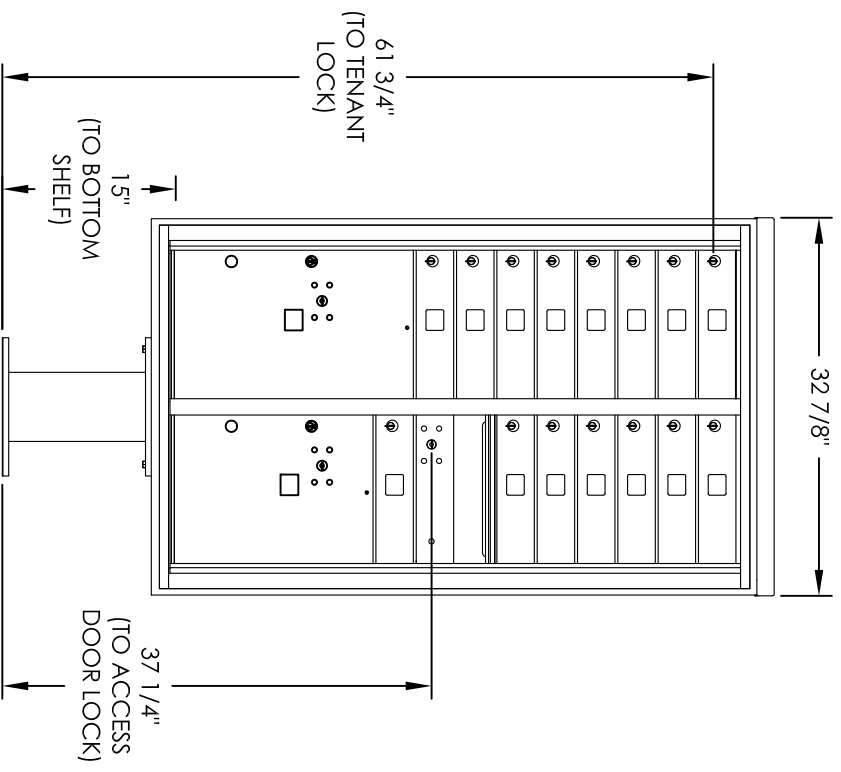

Versatile™ 4C Pedestal Mount Mailbox, 4C14D-15-P

PEDESTAL DETAIL

COMPARTMENT CHART

DESCRIPTION	COMPARTMENT	COMPARTMENT SIZE	QTY.
MAILBOX	MB1	3" H x 12" W x 15" D	15
OUTGOING MAIL	OM2	6-1/2" H x 12" W x 15" D	1
PARCEL	PL5	17" H x 12" W x 15" D	1
PARCEL	PL6	20-1/2" H x 12" W x 15" D	1

PRODUCT SERIES: VERSATILE™ 4C PEDESTAL MOUNT MAILBOX

- NOTES:
1. 4C pedestal units are for private applications only / not USPS Approved.
 2. May be installed outside or inside - see foundation specification details within the 4C Installation Manual.