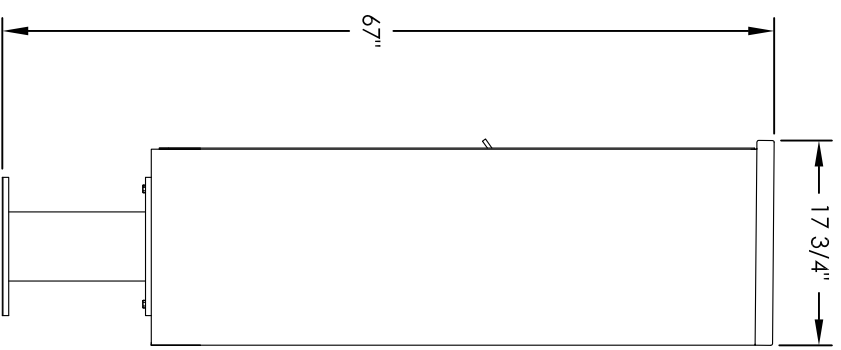

Versatile™ 4C Pedestal Mount Mailbox, 4C14D-15-P

PEDESTAL DETAIL

COMPARTMENT CHART

DESCRIPTION	COMPARTMENT	COMPARTMENT SIZE	QTY.
MAILBOX	MB1	3" H x 12" W x 15" D	15
OUTGOING MAIL	OM2	6-1/2" H x 12" W x 15" D	1
PARCEL	PL5	17" H x 12" W x 15" D	1
PARCEL	PL6	20-1/2" H x 12" W x 15" D	1

PRODUCT SERIES: VERSATILE™ 4C PEDESTAL MOUNT MAILBOX

- NOTES:
1. 4C pedestal units are for private applications only / not USPS Approved.
 2. May be installed outside or inside - see foundation specification details within the 4C Installation Manual.