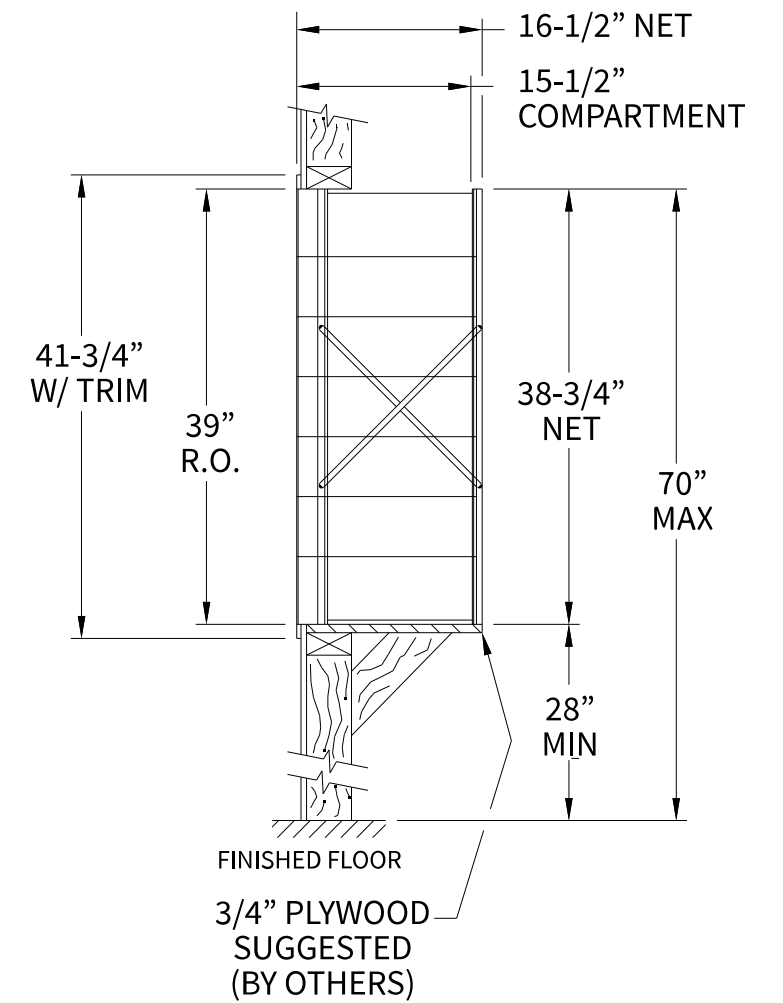

140075 Dimensions

Overall Width w/ Trim: 36-1/8"
(Rough Opening: 33-7/8")

140075

Side View

Configuration Details:

1. **Product Type:** 1400 Horizontal
2. **Installation:** Front-load, Recessed Mount
3. **Finish:** Anodized Aluminum
4. **Locks:** Standard Cam Lock, 2 keys
5. **Door Id:** tbd
6. **Master Door:** tbd

Matching standard snap-on trim included

Models Used:

(1) 140075

DO NOT SCALE OFF DRAWING

Door Sizes Used:

(34) 1400 1x1 Compartment
(1) 1x1 Master

ELEVATION: 140075 | MAILBOXES: 34 |

PROJECT NAME: 1400 Series Mailbox