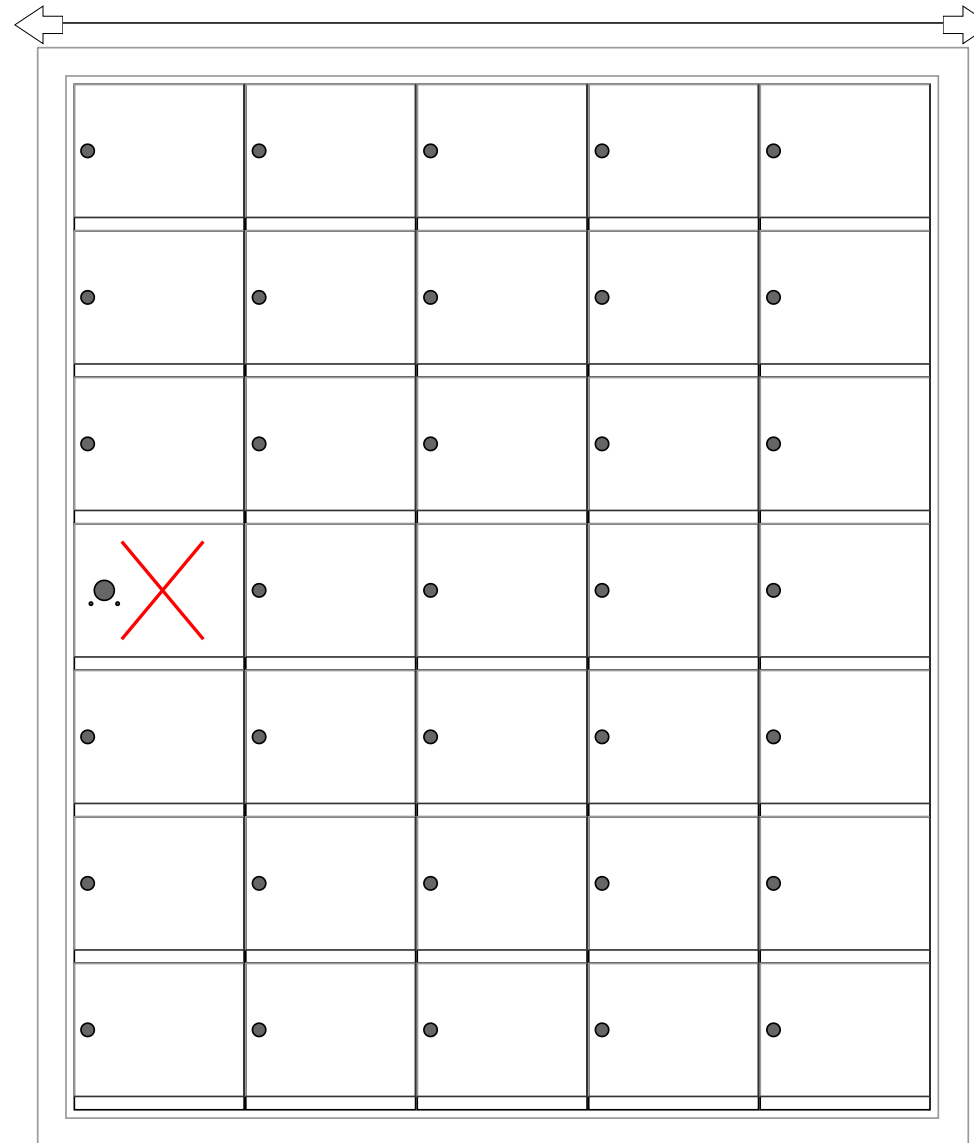

140075 Dimensions

Overall Width w/ Trim: 36-1/8"
(Rough Opening: 33-7/8")

140075

Side View

Configuration Details:

1. **Product Type:** 1400 Horizontal
2. **Installation:** Front-load, Recessed Mount
3. **Finish:** Anodized Aluminum
4. **Locks:** Standard Cam Lock, 2 keys
5. **Door Id:** tbd
6. **Master Door:** tbd

Matching standard snap-on trim included

Models Used:

(1) 140075

DO NOT SCALE OFF DRAWING

Door Sizes Used:

(34) 1400 1x1 Compartment
(1) 1x1 Master

ELEVATION: 140075 | MAILBOXES: 34 |

PROJECT NAME: 1400 Series Mailbox