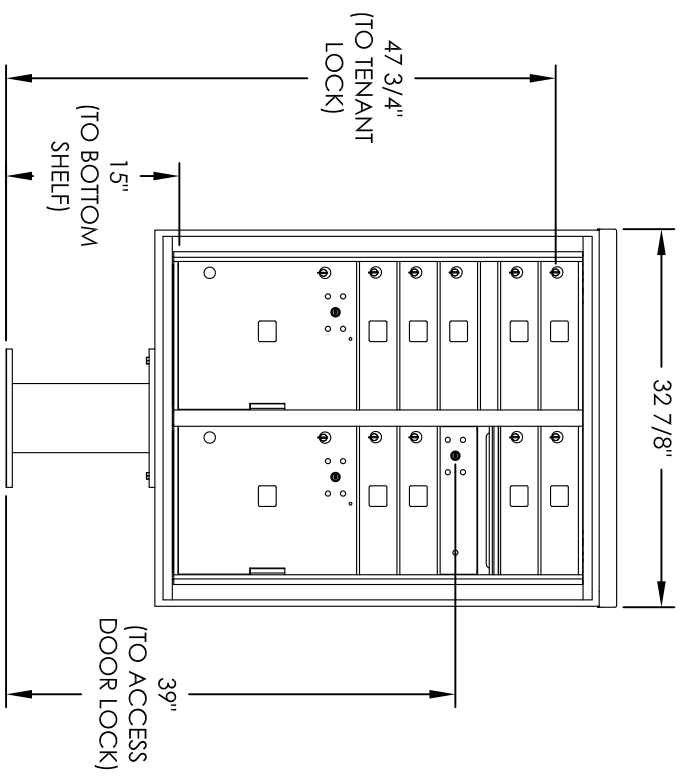

Versatile™ 4C Pedestal Mount Mailbox, 4CADD-09-P

PEDESTAL DETAIL

COMPARTMENT CHART

DESCRIPTION	COMPARTMENT	COMPARTMENT SIZE	QTY.
MAILBOX	MB1	3" H x 12" W x 15" D	9
OUTGOING MAIL	OM1	3" H x 12" W x 15" D	1
PARCEL	PLUS	15" H x 12" W x 15" D	2

PRODUCT SERIES: VERSATILE™ 4C PEDESTAL MOUNT MAILBOX

- NOTES:
1. 4C pedestal units are for private applications only / not USPS Approved.
 2. May be installed outside or inside - see foundation specification details within the 4C Installation Manual.

MODEL	4CADD-09-P	REV	C
SCALE	NONE	LAST REV DATE	
DRAWING NUMBER	4CADD-09-PCS	DRAWN BY	