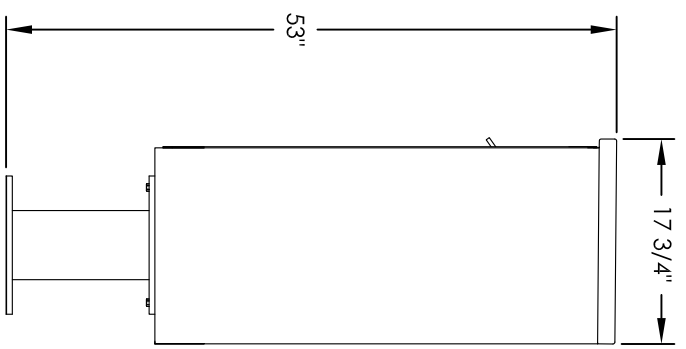

Versatile™ 4C Pedestal Mount Mailbox, 4CADD-09-P

PEDESTAL DETAIL

COMPARTMENT CHART

DESCRIPTION	COMPARTMENT	COMPARTMENT SIZE	QTY.
MAILBOX	MB1	3" H x 12" W x 15" D	9
OUTGOING MAIL	OM1	3" H x 12" W x 15" D	1
PARCEL	PLUS	15" H x 12" W x 15" D	2

PRODUCT SERIES: VERSATILE™ 4C PEDESTAL MOUNT MAILBOX

- NOTES:
1. 4C pedestal units are for private applications only / not USPS Approved.
 2. May be installed outside or inside - see foundation specification details within the 4C Installation Manual.

MODEL	4CADD-09-P	REV	C
SCALE	NONE	LAST REV DATE	
DRAWING NUMBER	4CADD-09-PCS	DRAWN BY	