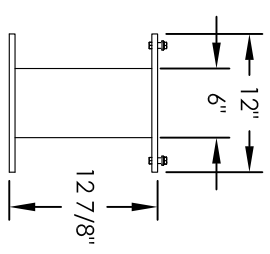

Versatile™ 4C Pedestal Mount Mailbox, 4CADD-09-P

PEDESTAL DETAIL

COMPARTMENT CHART

DESCRIPTION	COMPARTMENT	COMPARTMENT SIZE	QTY.
MAILBOX	MB1	3" H x 12" W x 15" D	9
OUTGOING MAIL	OM1	3" H x 12" W x 15" D	1
PARCEL	PLUS	15" H x 12" W x 15" D	2

MODEL	4CADD-09-P	REV	C
SCALE	NONE	LAST REV DATE	
DRAWING NUMBER	4CADD-09-PCS	DRAWN BY	