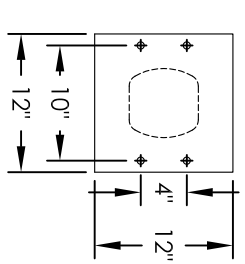

Versatile™ 4C Pedestal Mount Mailbox, 4CADD-09-P

PEDESTAL DETAIL

COMPARTMENT CHART

DESCRIPTION	COMPARTMENT	COMPARTMENT SIZE	QTY.
MAILBOX	MB1	3" H x 12" W x 15" D	9
OUTGOING MAIL	OM1	3" H x 12" W x 15" D	1
PARCEL	PLUS	15" H x 12" W x 15" D	2

MODEL	4CADD-09-P	REV	C
SCALE	NONE	LAST REV DATE	
DRAWING NUMBER	4CADD-09-PCS	DRAWN BY	