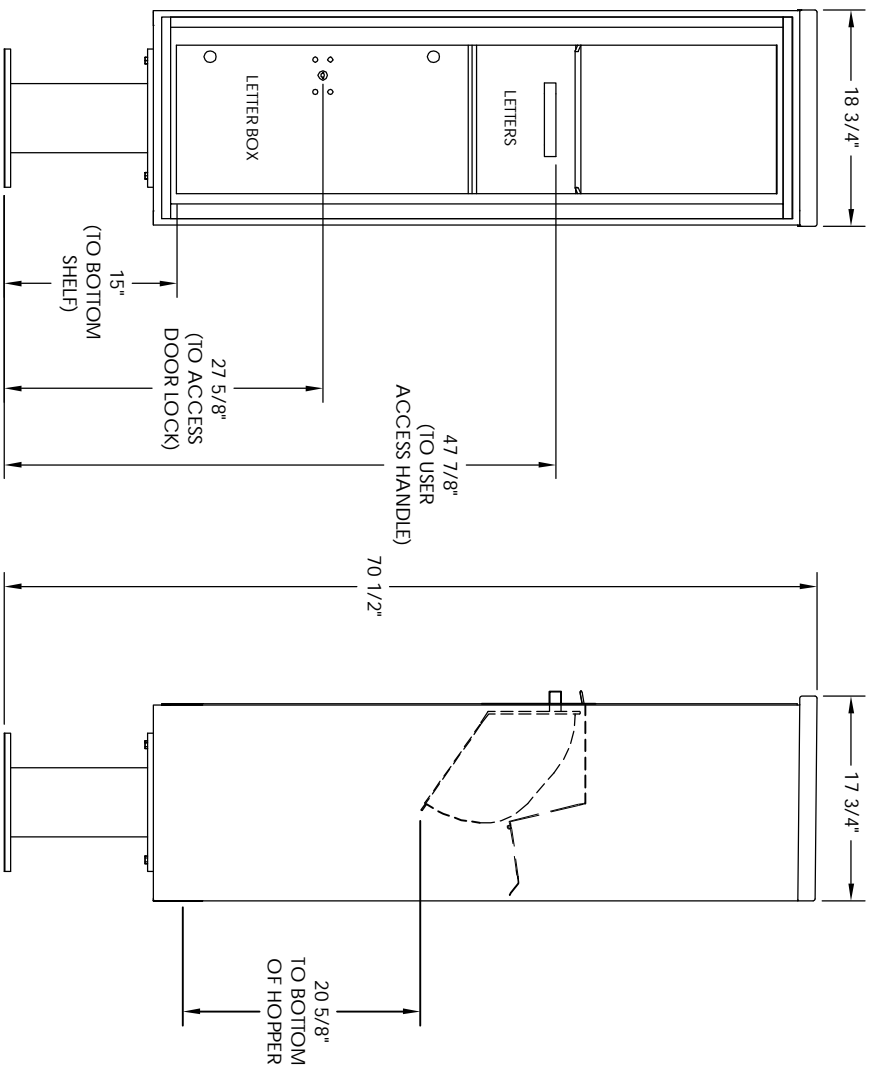

Versatile™ 4C Pedestal Mount Collection Box, 4C15S-HOP-P

PEDESTAL DETAIL

MAX BUNDLE SIZE			
HEIGHT	WIDTH	LENGTH	
4 1/4"	11 3/8"	6 1/4"	
3 1/2"	11 3/8"	11 1/2"	
3"	11 3/8"	14 3/4"	
2 1/2"	11 3/8"	14 3/4"	

- NOTES:
1. 4C pedestal units are for private applications only / not USPS Approved.
 2. May be installed outside or inside - see foundation specification details within the 4C Installation Manual.
 3. Collection Box compartment size is 20 5/8" H x 12" W x 15"D.
 4. Fixed top panel is for security purposes and is not usable.

PRODUCT SERIES: VERSATILE™ 4C PEDESTAL MOUNT COLLECTION BOX

1743 Quincy Ave, Suite 151
 Naperville, IL 60540
 800-824-9985
 www.MailboxWorks.com

MODEL	4C15S-HOP-P	REV	C
SCALE	NONE	LAST REV DATE	7/02/2014
DRAWING NUMBER	4C15S-HOP-PCS	DRAWN BY	TNS