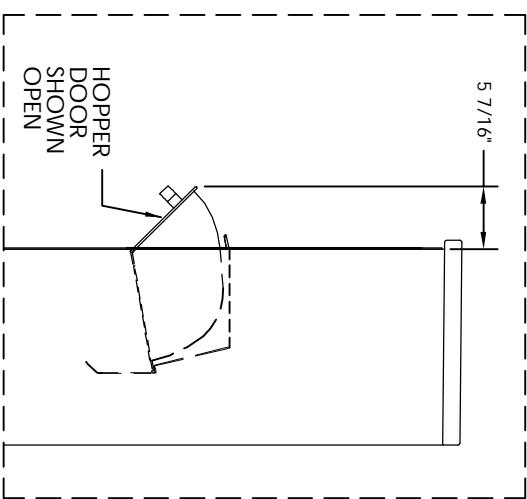

Versatile™ 4C Pedestal Mount Collection Box, 4C15S-HOP-P

PEDESTAL DETAIL

MAX BUNDLE SIZE			
HEIGHT	WIDTH	LENGTH	
4 1/4"	11 3/8"	6 1/4"	
3 1/2"	11 3/8"	11 1/2"	
3"	11 3/8"	14 3/4"	
2 1/2"	11 3/8"	14 3/4"	

- NOTES:
1. 4C pedestal units are for private applications only / not USPS Approved.
 2. May be installed outside or inside - see foundation specification details within the 4C Installation Manual.
 3. Collection Box compartment size is 20 5/8" H x 12" W x 15"D.
 4. Fixed top panel is for security purposes and is not usable.

PRODUCT SERIES: VERSATILE™ 4C PEDESTAL MOUNT COLLECTION BOX

1743 Quincy Ave, Suite 151
 Naperville, IL 60540
 800-824-9985
 www.MailboxWorks.com

MODEL	4C15S-HOP-P	REV	C
SCALE	NONE	LAST REV DATE	7/02/2014
DRAWING NUMBER	4C15S-HOP-PCS	DRAWN BY	TNS