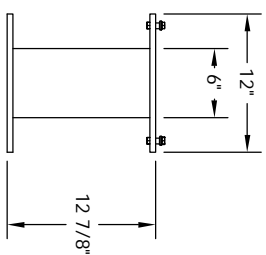

Versatile™ 4C Pedestal Mount Collection Box, 4C15S-HOP-P

PEDESTAL DETAIL

MAX BUNDLE SIZE			
HEIGHT	WIDTH	LENGTH	
4 1/4"	11 3/8"	6 1/4"	
3 1/2"	11 3/8"	11 1/2"	
3"	11 3/8"	14 3/4"	
2 1/2"	11 3/8"	14 3/4"	

- NOTES:
1. 4C pedestal units are for private applications only / not USPS Approved.
 2. May be installed outside or inside - see foundation specification details within the 4C Installation Manual.
 3. Collection Box compartment size is 20 5/8" H x 12" W x 15"D.
 4. Fixed top panel is for security purposes and is not usable.