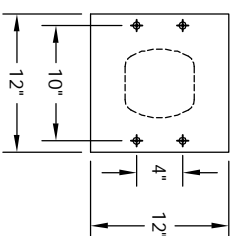

Versatile™ 4C Pedestal Mount Collection Box, 4C15S-HOP-P

PEDESTAL DETAIL

MAX BUNDLE SIZE			
HEIGHT	WIDTH	LENGTH	
4 1/4"	11 3/8"	6 1/4"	
3 1/2"	11 3/8"	11 1/2"	
3"	11 3/8"	14 3/4"	
2 1/2"	11 3/8"	14 3/4"	

- NOTES:
1. 4C pedestal units are for private applications only / not USPS Approved.
 2. May be installed outside or inside - see foundation specification details within the 4C Installation Manual.
 3. Collection Box compartment size is 20 5/8" H x 12" W x 15"D.
 4. Fixed top panel is for security purposes and is not usable.