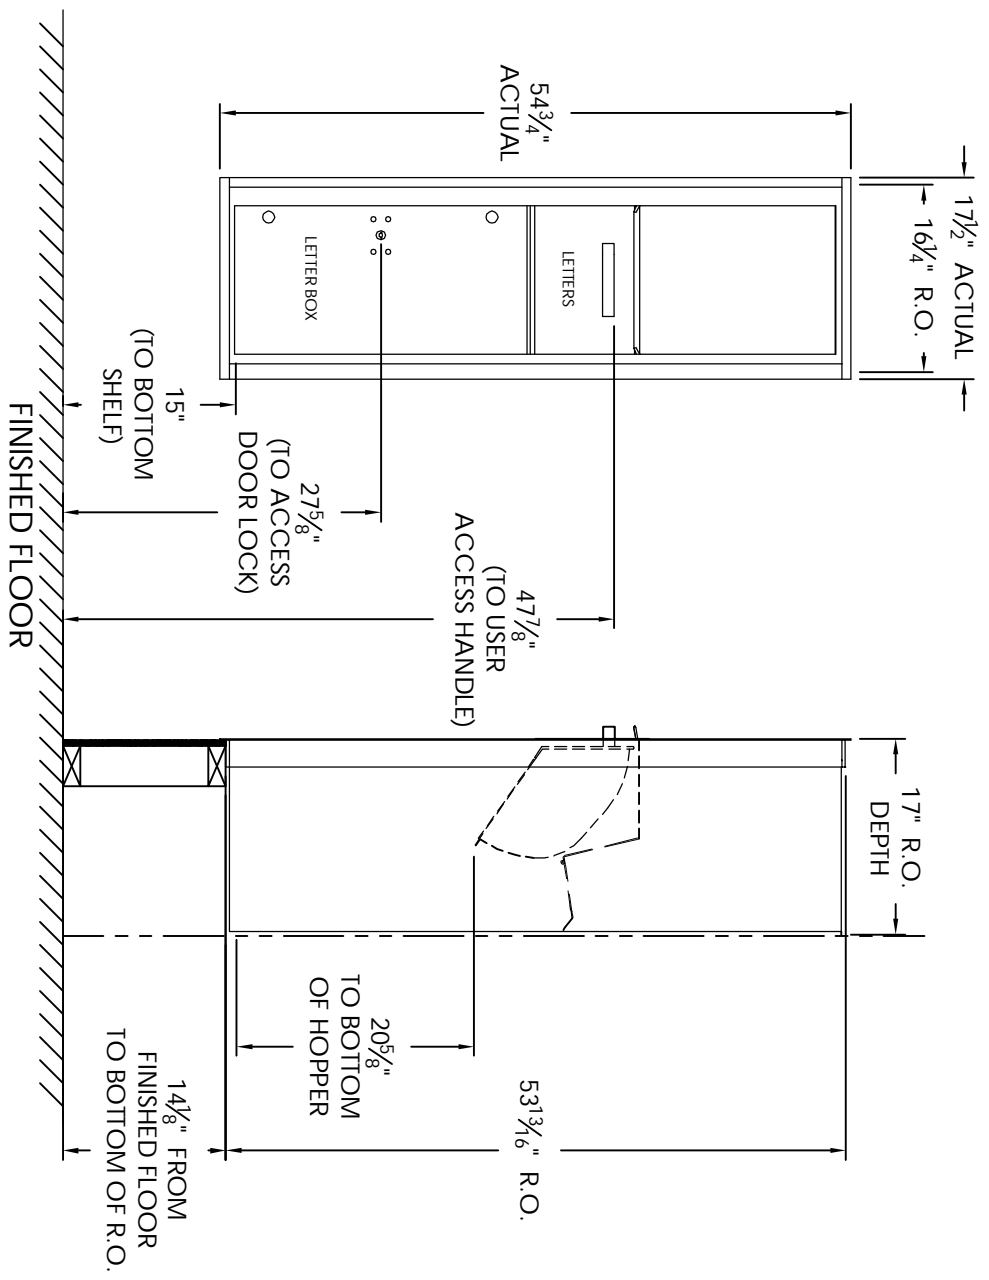

# Versatile™ 4C Collection Box, 4C15S-HOP

MAX BUNDLE SIZE			
HEIGHT	WIDTH	LENGTH	
4 1/4"	11 3/8"	6 1/4"	
3 1/2"	11 3/8"	11 1/2"	
3"	11 3/8"	14 3/4"	
2 1/2"	11 3/8"	14 3/4"	

- NOTES:
1. 4C Collection boxes are USPS Approved.
  2. Module may be recessed, surface, or pedestal mounted and coordinates with Florence versatile™ 4C mailbox modules, see installation manual for details.
  3. Collection Box compartment size is 20 5/8" H x 12" W x 15"D.
  4. Fixed top panel is for security purposes and is not usable.

PRODUCT SERIES: VERSATILE™ 4C COLLECTION BOX

1743 Quincy Ave, Suite 151  
 Naperville, IL 60540  
 800-824-9985  
 www.MailboxWorks.com

MODEL	4C15S-HOP	REV	D
SCALE	NONE	LAST REV DATE	7/02/14
DRAWING NUMBER	4C15S-HOPCS	DRAWN BY	TNS