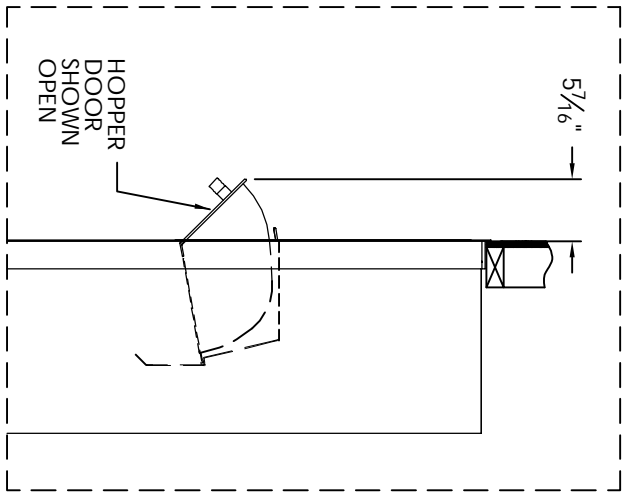

# Versatile™ 4C Collection Box, 4C15S-HOP

MAX BUNDLE SIZE			
HEIGHT	WIDTH	LENGTH	
4 1/4"	11 3/8"	6 1/4"	
3 1/2"	11 3/8"	11 1/2"	
3"	11 3/8"	14 3/4"	
2 1/2"	11 3/8"	14 3/4"	

- NOTES:
1. 4C Collection boxes are USPS Approved.
  2. Module may be recessed, surface, or pedestal mounted and coordinates with Florence versatile™ 4C mailbox modules, see installation manual for details.
  3. Collection Box compartment size is 20 5/8" H x 12" W x 15"D.
  4. Fixed top panel is for security purposes and is not usable.

PRODUCT SERIES: VERSATILE™ 4C COLLECTION BOX

1743 Quincy Ave, Suite 151  
 Naperville, IL 60540  
 800-824-9985  
 www.MailboxWorks.com

MODEL	4C15S-HOP	REV	D
SCALE	NONE	LAST REV DATE	7/02/14
DRAWING NUMBER	4C15S-HOPCS	DRAWN BY	TNS