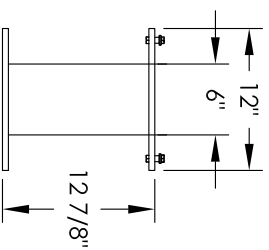

# Versatile™ 4C Pedestal Mount Mailbox, 4C14S-03-P

## COMPARTMENT CHART

DESCRIPTION	COMPARTMENT	COMPARTMENT SIZE	QTY.
MAILBOX	MB2	6-1/2" H x 12" W x 15" D	3
OUTGOING MAIL	OM2	6-1/2" H x 12" W x 15" D	1
PARCEL	PL6	20-1/2" H x 12" W x 15" D	1

PRODUCT SERIES: VERSATILE™ 4C PEDESTAL MOUNT MAILBOX

SCALE: NONE LAST REV DATE:

DRAWING NUMBER: 4C14S-03-PCS DRAWN BY: