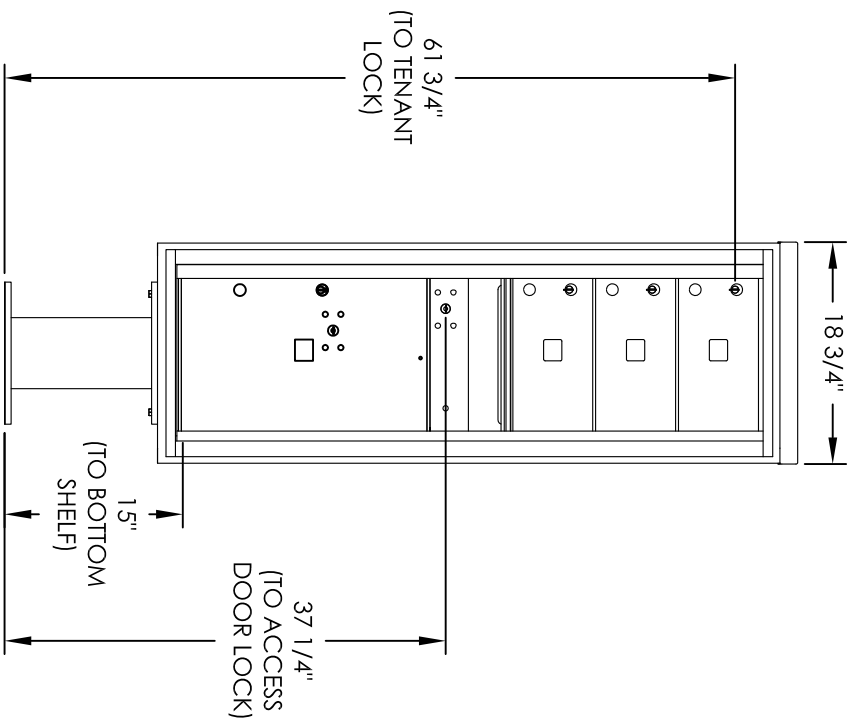

# Versatile™ 4C Pedestal Mount Mailbox, 4C14S-03-P

## PEDESTAL DETAIL

## COMPARTMENT CHART

DESCRIPTION	COMPARTMENT	COMPARTMENT SIZE	QTY.
MAILBOX	MB2	6-1/2" H x 12" W x 15" D	3
OUTGOING MAIL	OM2	6-1/2" H x 12" W x 15" D	1
PARCEL	PL6	20-1/2" H x 12" W x 15" D	1

PRODUCT SERIES: VERSATILE™ 4C PEDESTAL MOUNT MAILBOX

SCALE: NONE LAST REV DATE:

DRAWING NUMBER: 4C14S-03-PCS DRAWN BY: