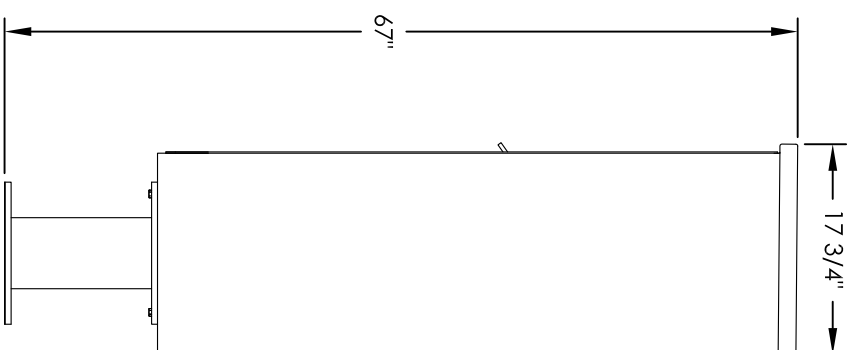

# Versatile™ 4C Pedestal Mount Mailbox, 4C14S-03-P

## COMPARTMENT CHART

DESCRIPTION	COMPARTMENT	COMPARTMENT SIZE	QTY.
MAILBOX	MB2	6-1/2" H x 12" W x 15" D	3
OUTGOING MAIL	OM2	6-1/2" H x 12" W x 15" D	1
PARCEL	PL6	20-1/2" H x 12" W x 15" D	1

PRODUCT SERIES: VERSATILE™ 4C PEDESTAL MOUNT MAILBOX

SCALE: NONE LAST REV DATE:

DRAWING NUMBER: 4C14S-03-PCS DRAWN BY: