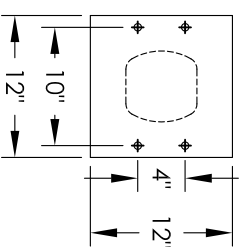

# Versatile™ 4C Pedestal Mount Mailbox, 4C14S-03-P

## COMPARTMENT CHART

DESCRIPTION	COMPARTMENT	COMPARTMENT SIZE	QTY.
MAILBOX	MB2	6-1/2" H x 12" W x 15" D	3
OUTGOING MAIL	OM2	6-1/2" H x 12" W x 15" D	1
PARCEL	PL6	20-1/2" H x 12" W x 15" D	1

PRODUCT SERIES: VERSATILE™ 4C PEDESTAL MOUNT MAILBOX

SCALE: NONE LAST REV DATE:

DRAWING NUMBER: 4C14S-03-PCS DRAWN BY: