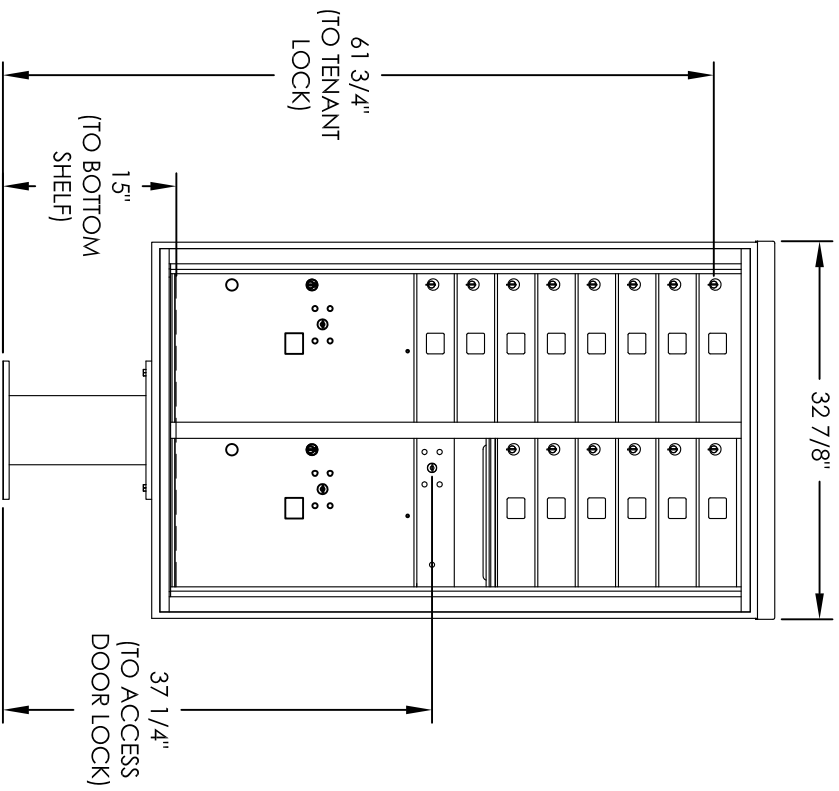

Versatile™ 4C Pedestal Mount Mailbox, 4C14D-14-P

PEDESTAL DETAIL

COMPARTMENT CHART

DESCRIPTION	COMPARTMENT	COMPARTMENT SIZE	QTY.
MAILBOX	MB1	3" H x 12" W x 15" D	14
OUTGOING MAIL	OM2	6-1/2" H x 12" W x 15" D	1
PARCEL	PL6	20-1/2" H x 12" W x 15" D	2

PRODUCT SERIES: VERSATILE™ 4C PEDESTAL MOUNT MAILBOX

- NOTES:
1. 4C pedestal units are for private applications only / not USPS Approved.
 2. May be installed outside or inside - see foundation specification details within the 4C Installation Manual.

MODEL 4C14D-14-P REV A

SCALE NONE LAST REV DATE

DRAWING NUMBER 4C14D-14PCS DRAWN BY