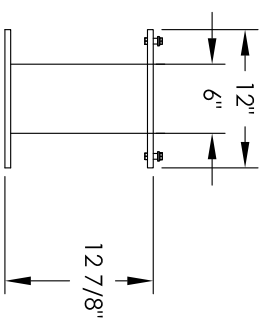

Versatile™ 4C Pedestal Mount Mailbox, 4C14D-14-P

PEDESTAL DETAIL

COMPARTMENT CHART

DESCRIPTION	COMPARTMENT	COMPARTMENT SIZE	QTY.
MAILBOX	MB1	3" H x 12" W x 15" D	14
OUTGOING MAIL	OM2	6-1/2" H x 12" W x 15" D	1
PARCEL	PL6	20-1/2" H x 12" W x 15" D	2

MODEL 4C14D-14-P REV A

SCALE NONE LAST REV DATE

DRAWING NUMBER 4C14D-14PCS DRAWN BY