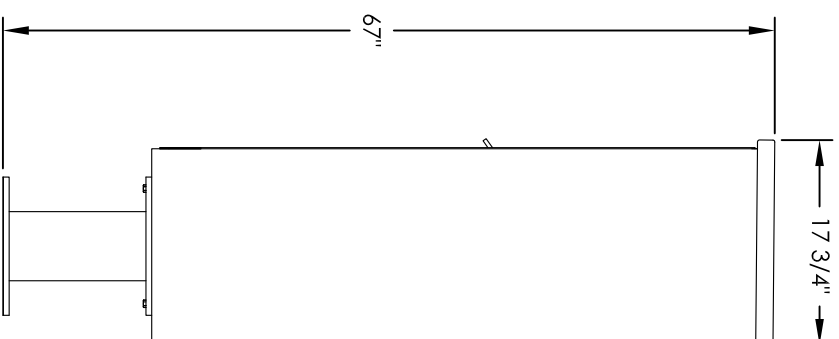

Versatile™ 4C Pedestal Mount Mailbox, 4C14D-14-P

PEDESTAL DETAIL

COMPARTMENT CHART

DESCRIPTION	COMPARTMENT	COMPARTMENT SIZE	QTY.
MAILBOX	MB1	3" H x 12" W x 15" D	14
OUTGOING MAIL	OM2	6-1/2" H x 12" W x 15" D	1
PARCEL	PL6	20-1/2" H x 12" W x 15" D	2

PRODUCT SERIES: VERSATILE™ 4C PEDESTAL MOUNT MAILBOX

- NOTES:
1. 4C pedestal units are for private applications only / not USPS Approved.
 2. May be installed outside or inside - see foundation specification details within the 4C Installation Manual.

MODEL 4C14D-14-P REV A

SCALE NONE LAST REV DATE

DRAWING NUMBER 4C14D-14PCS DRAWN BY