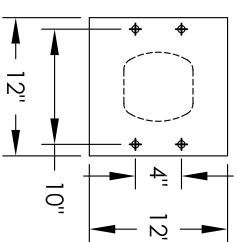

Versatile™ 4C Pedestal Mount Mailbox, 4C14D-14-P

PEDESTAL DETAIL

COMPARTMENT CHART

DESCRIPTION	COMPARTMENT	COMPARTMENT SIZE	QTY.
MAILBOX	MB1	3" H x 12" W x 15" D	14
OUTGOING MAIL	OM2	6-1/2" H x 12" W x 15" D	1
PARCEL	PL6	20-1/2" H x 12" W x 15" D	2

MODEL 4C14D-14-P REV A

SCALE NONE LAST REV DATE

DRAWING NUMBER 4C14D-14PCS DRAWN BY