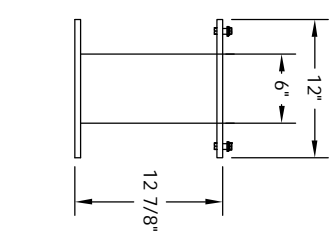

# Versatile™ 4C Pedestal Mount Collection Box, 4C13S-HOP-P

## PEDESTAL DETAIL

MAX BUNDLE SIZE			
HEIGHT	WIDTH	LENGTH	
4 1/4"	11 3/8"	6 1/4"	
3 1/2"	11 3/8"	11 1/2"	
3"	11 3/8"	14 3/4"	
2 1/2"	11 3/8"	14 3/4"	

- NOTES:
1. 4C pedestal units are for private applications only / not USPS Approved.
  2. May be installed outside or inside - see foundation specification details within the 4C Installation Manual.
  3. Collection Box compartment size is 20 5/8" H x 12" W x 15"D.
  4. Fixed top panel is for security purposes and is not usable.