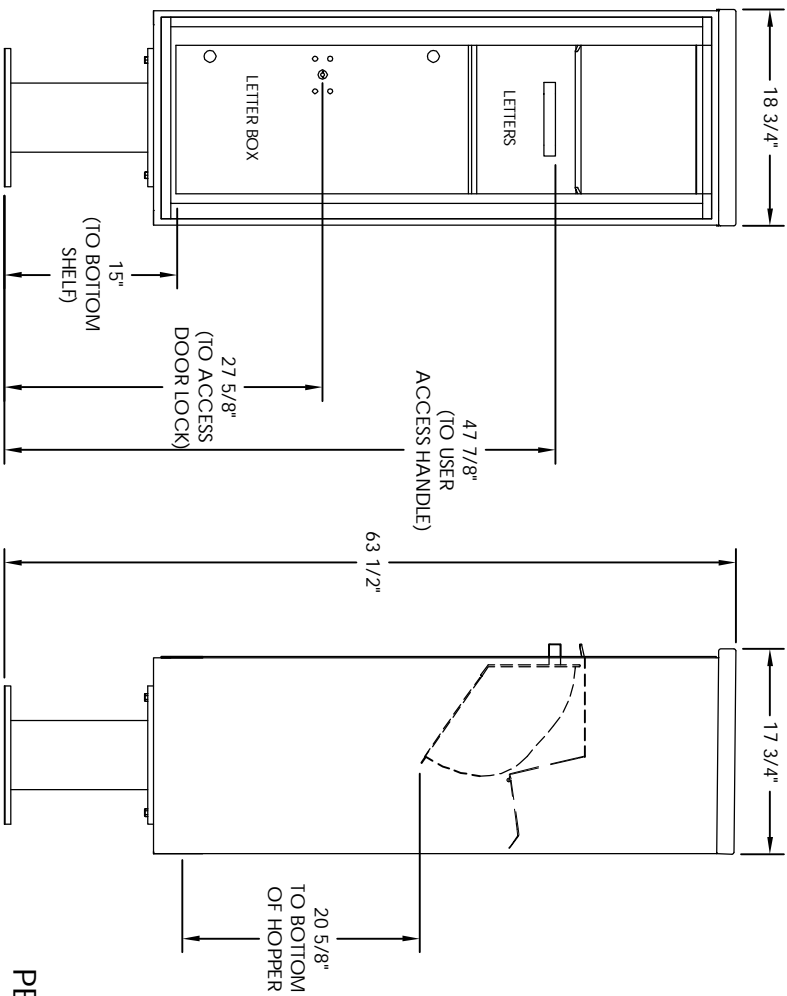

# Versatile™ 4C Pedestal Mount Collection Box, 4C13S-HOP-P

## PEDESTAL DETAIL

MAX BUNDLE SIZE			
HEIGHT	WIDTH	LENGTH	
4 1/4"	11 3/8"	6 1/4"	
3 1/2"	11 3/8"	11 1/2"	
3"	11 3/8"	14 3/4"	
2 1/2"	11 3/8"	14 3/4"	

- NOTES:
1. 4C pedestal units are for private applications only / not USPS Approved.
  2. May be installed outside or inside - see foundation specification details within the 4C Installation Manual.
  3. Collection Box compartment size is 20 5/8" H x 12" W x 15"D.
  4. Fixed top panel is for security purposes and is not usable.

PRODUCT SERIES: VERSATILE™ 4C PEDESTAL MOUNT COLLECTION BOX

1743 Quincy Ave, Suite 151  
 Naperville, IL 60540  
 800-824-9985  
 www.MailboxWorks.com

MODEL	4C13S-HOP-P		REV	D
SCALE	NONE	LAST REV DATE	7/02/14	
DRAWING NUMBER	4C13S-HOP-PCS		DRAWN BY TNS	