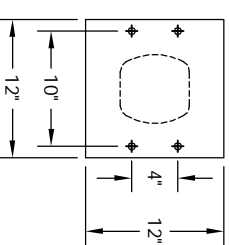

# Versatile™ 4C Pedestal Mount Collection Box, 4C13S-HOP-P

## PEDESTAL DETAIL

MAX BUNDLE SIZE			
HEIGHT	WIDTH	LENGTH	
4 1/4"	11 3/8"	6 1/4"	
3 1/2"	11 3/8"	11 1/2"	
3"	11 3/8"	14 3/4"	
2 1/2"	11 3/8"	14 3/4"	

- NOTES:
1. 4C pedestal units are for private applications only / not USPS Approved.
  2. May be installed outside or inside - see foundation specification details within the 4C Installation Manual.
  3. Collection Box compartment size is 20 5/8" H x 12" W x 15"D.
  4. Fixed top panel is for security purposes and is not usable.