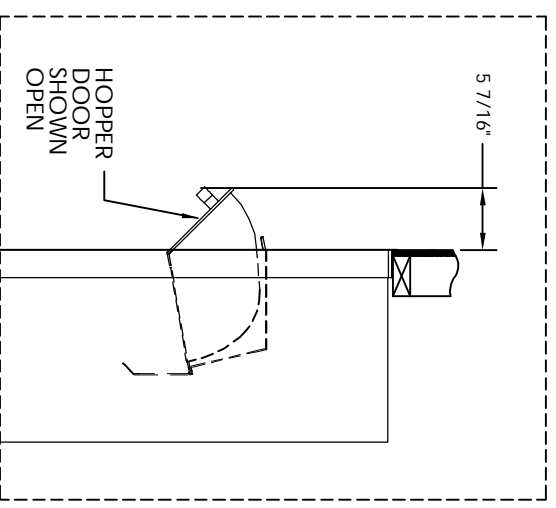

# Versatile™ 4C Pedestal Mount Collection Box, 4C13S-HOP-P

## PEDESTAL DETAIL

MAX BUNDLE SIZE			
HEIGHT	WIDTH	LENGTH	
4 1/4"	11 3/8"	6 1/4"	
3 1/2"	11 3/8"	11 1/2"	
3"	11 3/8"	14 3/4"	
2 1/2"	11 3/8"	14 3/4"	

- NOTES:
1. 4C pedestal units are for private applications only / not USPS Approved.
  2. May be installed outside or inside - see foundation specification details within the 4C Installation Manual.
  3. Collection Box compartment size is 20 5/8" H x 12" W x 15"D.
  4. Fixed top panel is for security purposes and is not usable.