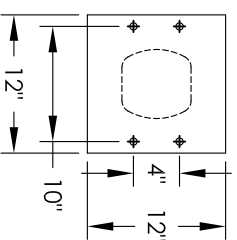

Versatile™ 4C Pedestal Mount Mailbox, 4C13S-2P-P

PEDESTAL DETAIL

COMPARTMENT CHART

DESCRIPTION	COMPARTMENT	COMPARTMENT SIZE	QTY.
PARCEL	PL6	20-1/2" H x 12" W x 15" D	2

PRODUCT SERIES: VERSATILE™ 4C PEDESTAL MOUNT MAILBOX

SCALE NONE LAST REV DATE

DRAWING NUMBER 4C13S-2P-PCS DRAWN BY