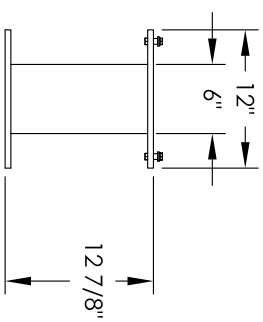

Versatile™ 4C Pedestal Mount Mailbox, 4C13S-2P-P

PEDESTAL DETAIL

COMPARTMENT CHART

DESCRIPTION	COMPARTMENT	COMPARTMENT SIZE	QTY.
PARCEL	PL6	20-1/2" H x 12" W x 15" D	2

PRODUCT SERIES: VERSATILE™ 4C PEDESTAL MOUNT MAILBOX

SCALE NONE LAST REV DATE

DRAWING NUMBER 4C13S-2P-PCS DRAWN BY