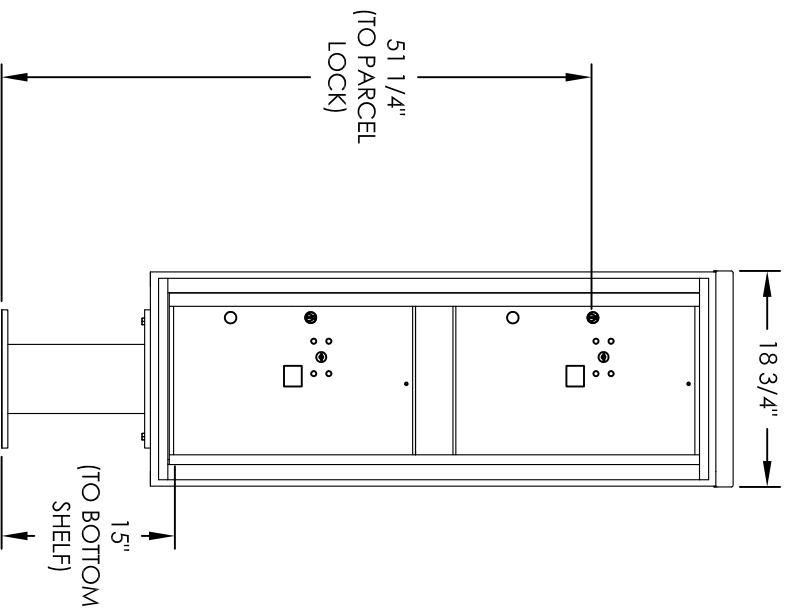

Versatile™ 4C Pedestal Mount Mailbox, 4C13S-2P-P

PEDESTAL DETAIL

COMPARTMENT CHART

DESCRIPTION	COMPARTMENT	COMPARTMENT SIZE	QTY.
PARCEL	PL6	20-1/2" H x 12" W x 15" D	2

PRODUCT SERIES: VERSATILE™ 4C PEDESTAL MOUNT MAILBOX

- NOTES:
1. 4C pedestal units are for private applications only / not USPS Approved.
 2. May be installed outside or inside - see foundation specification details within the 4C Installation Manual.

MODEL 4C13S-2P-P REV A

SCALE NONE LAST REV DATE

DRAWING NUMBER 4C13S-2P-PCS DRAWN BY