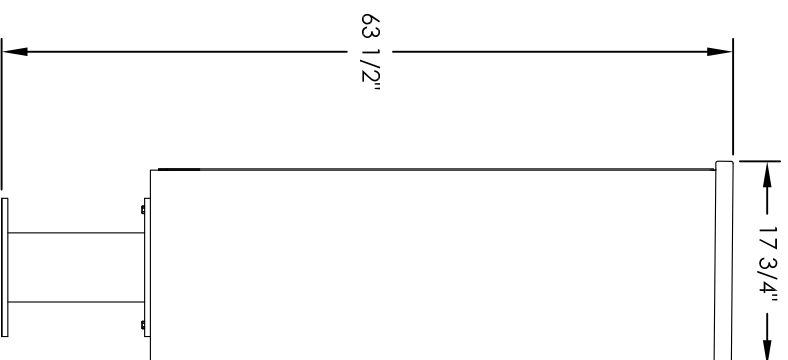

Versatile™ 4C Pedestal Mount Mailbox, 4C13S-2P-P

PEDESTAL DETAIL

COMPARTMENT CHART

DESCRIPTION	COMPARTMENT	COMPARTMENT SIZE	QTY.
PARCEL	PL6	20-1/2" H x 12" W x 15" D	2

PRODUCT SERIES: VERSATILE™ 4C PEDESTAL MOUNT MAILBOX

- NOTES:
1. 4C pedestal units are for private applications only / not USPS Approved.
 2. May be installed outside or inside - see foundation specification details within the 4C Installation Manual.

MODEL 4C13S-2P-P REV A

SCALE NONE LAST REV DATE

DRAWING NUMBER 4C13S-2P-PCS DRAWN BY