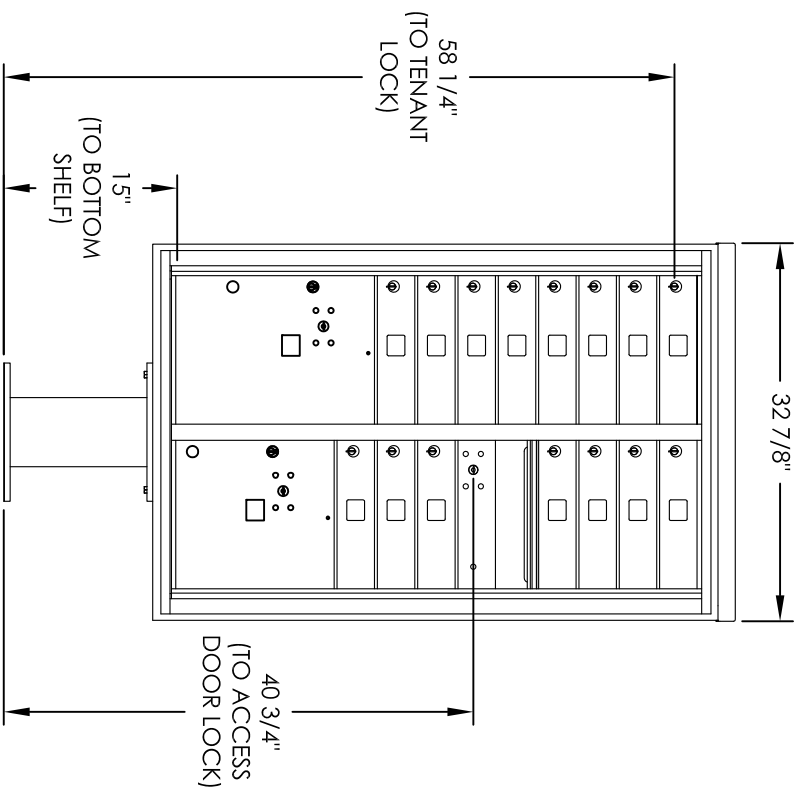

# Versatile™ 4C Pedestal Mount Mailbox, 4C13D-15-P

PEDESTAL DETAIL

## COMPARTMENT CHART

DESCRIPTION	COMPARTMENT	COMPARTMENT SIZE	QTY.
MAILBOX	MB1	3" H x 12" W x 15" D	15
OUTGOING MAIL	OM2	6-1/2" H x 12" W x 15" D	1
PARCEL	PL4	13-1/2" H x 12" W x 15" D	1
PARCEL	PL5	17" H x 12" W x 15" D	1

PRODUCT SERIES: VERSATILE™ 4C PEDESTAL MOUNT MAILBOX

- NOTES:
1. 4C pedestal units are for private applications only / not USPS Approved.
  2. May be installed outside or inside - see foundation specification details within the 4C Installation Manual.