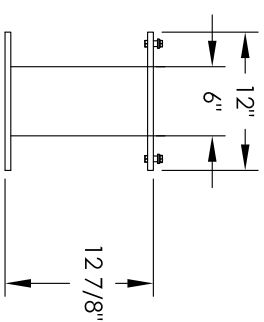

# Versatile™ 4C Pedestal Mount Mailbox, 4C13D-15-P

PEDESTAL DETAIL

## COMPARTMENT CHART

DESCRIPTION	COMPARTMENT	COMPARTMENT SIZE	QTY.
MAILBOX	MB1	3" H x 12" W x 15" D	15
OUTGOING MAIL	OM2	6-1/2" H x 12" W x 15" D	1
PARCEL	PL4	13-1/2" H x 12" W x 15" D	1
PARCEL	PL5	17" H x 12" W x 15" D	1