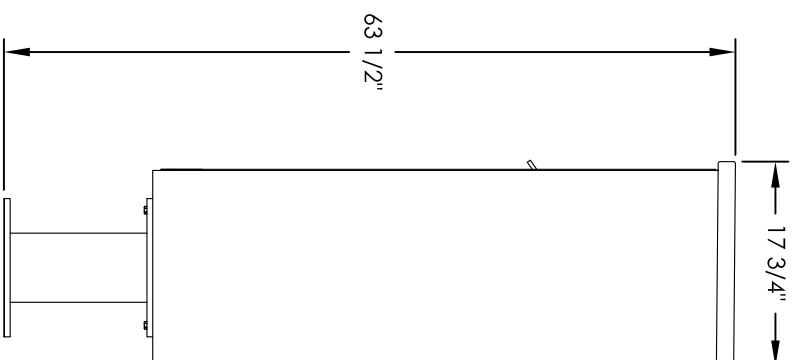

# Versatile™ 4C Pedestal Mount Mailbox, 4C13D-15-P

PEDESTAL DETAIL

## COMPARTMENT CHART

DESCRIPTION	COMPARTMENT	COMPARTMENT SIZE	QTY.
MAILBOX	MB1	3" H x 12" W x 15" D	15
OUTGOING MAIL	OM2	6-1/2" H x 12" W x 15" D	1
PARCEL	PL4	13-1/2" H x 12" W x 15" D	1
PARCEL	PL5	17" H x 12" W x 15" D	1