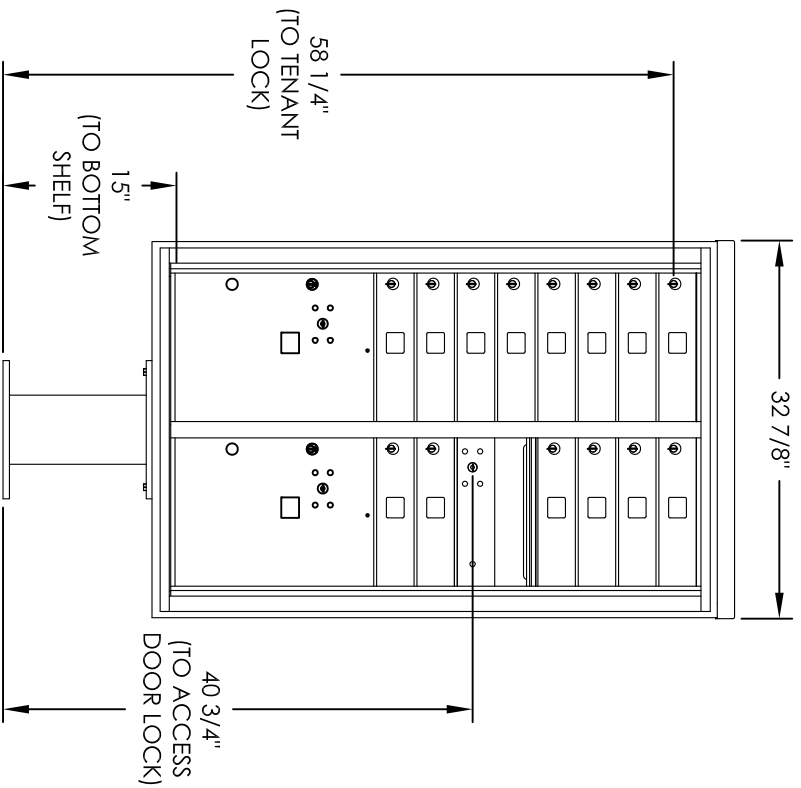

Versatile™ 4C Mailbox, 4C13D-14-P

PEDESTAL DETAIL

COMPARTMENT CHART

DESCRIPTION	COMPARTMENT	COMPARTMENT SIZE	QTY.
MAILBOX	MB1	3" H x 12" W x 15" D	14
OUTGOING MAIL	OM2	6-1/2" H x 12" W x 15" D	1
PARCEL	PL5	17" H x 12" W x 15" D	2

PRODUCT SERIES: VERSATILE™ 4C PEDESTAL MOUNT MAILBOX

- NOTES:
1. 4C pedestal units are for private applications only / not USPS Approved.
 2. May be installed outside or inside - see foundation specification details within the 4C Installation Manual.