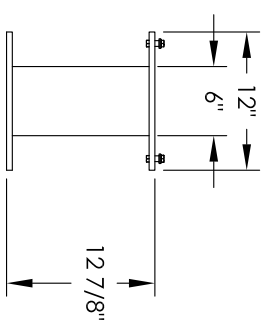

Versatile™ 4C Mailbox, 4C13D-14-P

PEDESTAL DETAIL

COMPARTMENT CHART

DESCRIPTION	COMPARTMENT	COMPARTMENT SIZE	QTY.
MAILBOX	MB1	3" H x 12" W x 15" D	14
OUTGOING MAIL	OM2	6-1/2" H x 12" W x 15" D	1
PARCEL	PL5	17" H x 12" W x 15" D	2