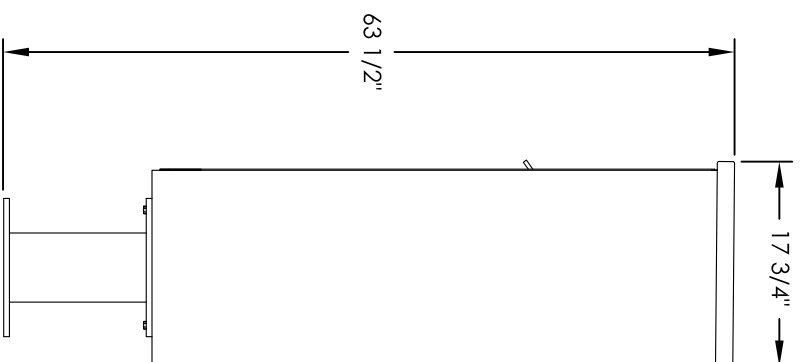

Versatile™ 4C Mailbox, 4C13D-14-P

PEDESTAL DETAIL

COMPARTMENT CHART

DESCRIPTION	COMPARTMENT	COMPARTMENT SIZE	QTY.
MAILBOX	MB1	3" H x 12" W x 15" D	14
OUTGOING MAIL	OM2	6-1/2" H x 12" W x 15" D	1
PARCEL	PL5	17" H x 12" W x 15" D	2

PRODUCT SERIES: VERSATILE™ 4C PEDESTAL MOUNT MAILBOX

- NOTES:
1. 4C pedestal units are for private applications only / not USPS Approved.
 2. May be installed outside or inside - see foundation specification details within the 4C Installation Manual.