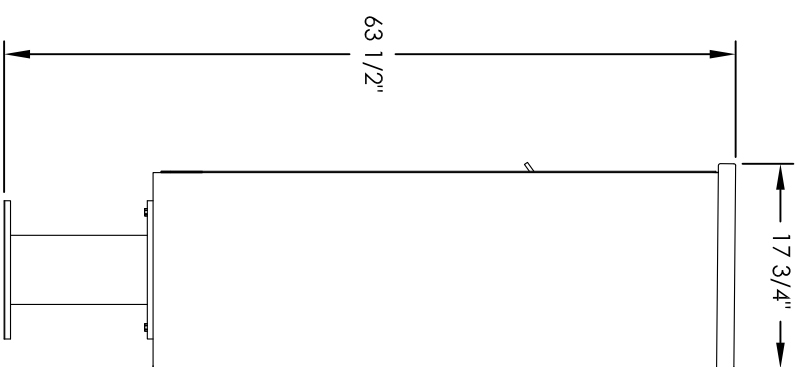

Versatile™ 4C Pedestal Mount Mailbox, 4C13D-13-P

PEDESTAL DETAIL

COMPARTMENT CHART

DESCRIPTION	COMPARTMENT	COMPARTMENT SIZE	QTY.
MAILBOX	MB1	3" H x 12" W x 15" D	13
OUTGOING MAIL	OM2	6-1/2" H x 12" W x 15" D	1
PARCEL	PL5	17" H x 12" W x 15" D	1
PARCEL	PL6	20-1/2" H x 12" W x 15" D	1

PRODUCT SERIES: VERSATILE™ 4C PEDESTAL MOUNT MAILBOX

- NOTES:
1. 4C pedestal units are for private applications only / not USPS Approved.
 2. May be installed outside or inside - see foundation specification details within the 4C Installation Manual.