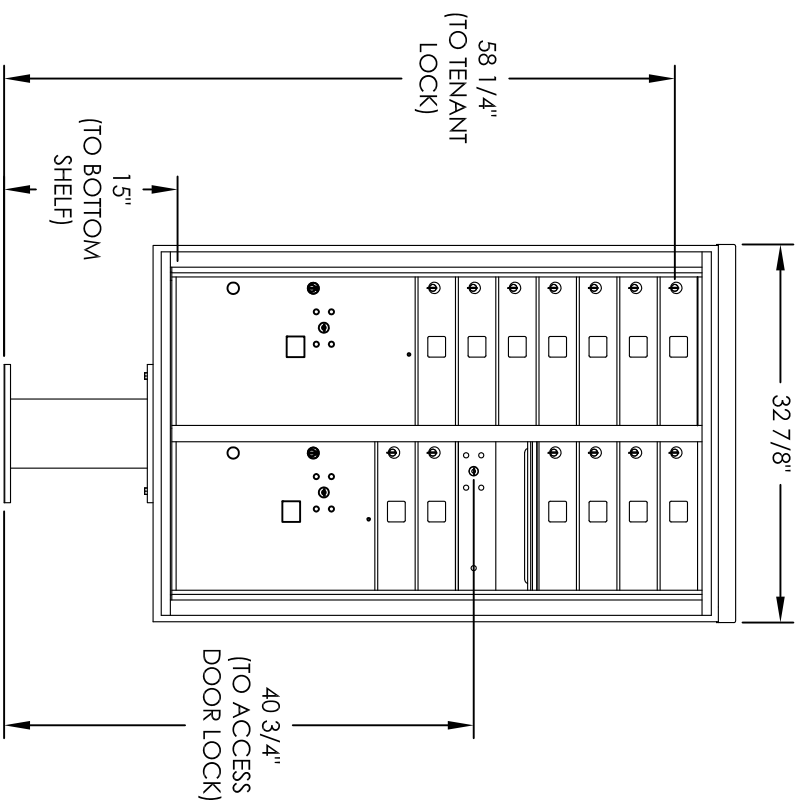

Versatile™ 4C Pedestal Mount Mailbox, 4C13D-13-P

PEDESTAL DETAIL

COMPARTMENT CHART

DESCRIPTION	COMPARTMENT	COMPARTMENT SIZE	QTY.
MAILBOX	MB1	3" H x 12" W x 15" D	13
OUTGOING MAIL	OM2	6-1/2" H x 12" W x 15" D	1
PARCEL	PL5	17" H x 12" W x 15" D	1
PARCEL	PL6	20-1/2" H x 12" W x 15" D	1

PRODUCT SERIES: VERSATILE™ 4C PEDESTAL MOUNT MAILBOX

- NOTES:
1. 4C pedestal units are for private applications only / not USPS Approved.
 2. May be installed outside or inside - see foundation specification details within the 4C Installation Manual.