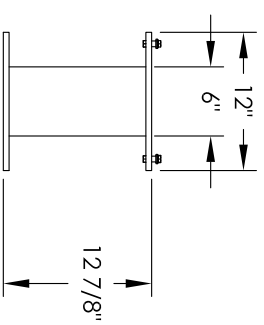

Versatile™ 4C Pedestal Mount Mailbox, 4C13D-13-P

PEDESTAL DETAIL

COMPARTMENT CHART

DESCRIPTION	COMPARTMENT	COMPARTMENT SIZE	QTY.
MAILBOX	MB1	3" H x 12" W x 15" D	13
OUTGOING MAIL	OM2	6-1/2" H x 12" W x 15" D	1
PARCEL	PL5	17" H x 12" W x 15" D	1
PARCEL	PL6	20-1/2" H x 12" W x 15" D	1