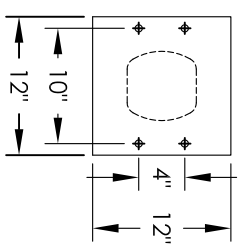

Versatile™ 4C Pedestal Mount Mailbox, 4C11S-2P-P

PEDESTAL DETAIL

COMPARTMENT CHART

DESCRIPTION	COMPARTMENT	COMPARTMENT SIZE	QTY.
PARCEL	PL5	17" H x 12" W x 15" D	1
PARCEL	PL6	20-1/2" H x 12" W x 15" D	1

PRODUCT SERIES: VERSATILE™ 4C PEDESTAL MOUNT MAILBOX

MODEL	REV	LAST REV DATE
4C11S-2P-P	B	5/3/2014
SCALE	DRAWING NUMBER	DRAWN BY
NONE	4C11S-2P-PCS	SDH