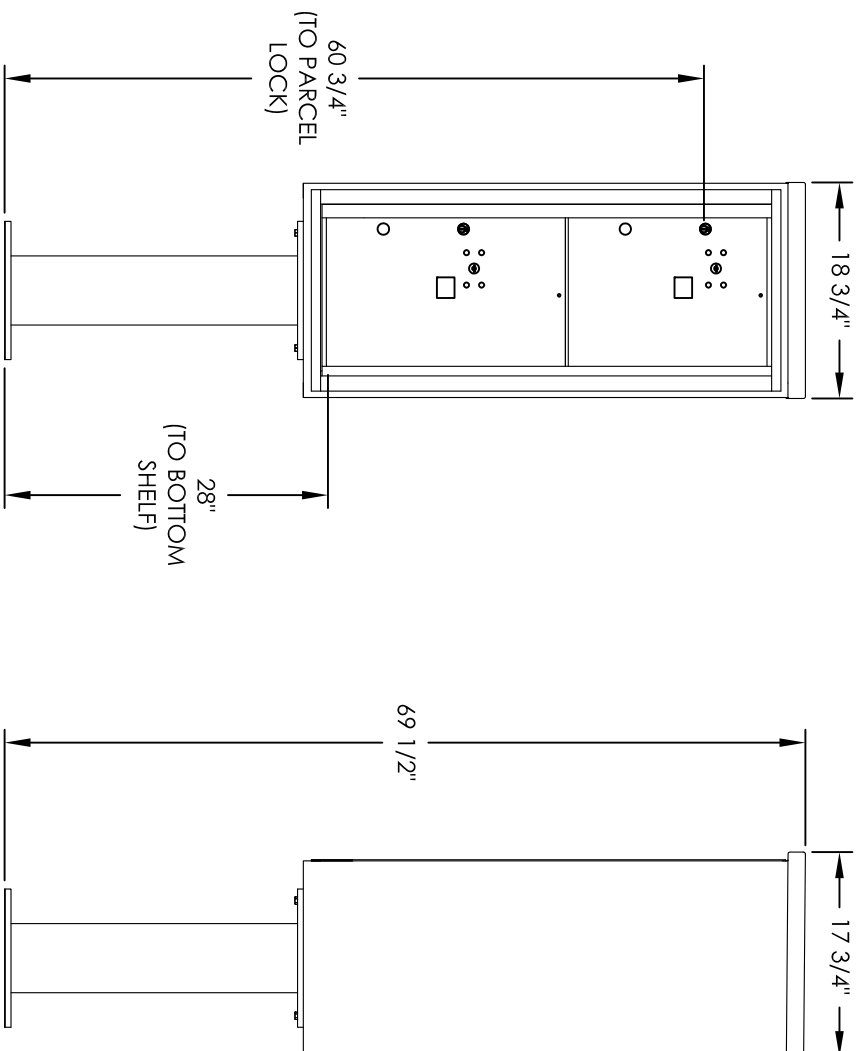

Versatile™ 4C Pedestal Mount Mailbox, 4C11S-2P-P

PEDESTAL DETAIL

COMPARTMENT CHART

DESCRIPTION	COMPARTMENT	COMPARTMENT SIZE	QTY.
PARCEL	PL5	17" H x 12" W x 15" D	1
PARCEL	PL6	20-1/2" H x 12" W x 15" D	1

PRODUCT SERIES: VERSATILE™ 4C PEDESTAL MOUNT MAILBOX

- NOTES:
1. 4C pedestal units are for private applications only / not USPS Approved.
 2. May be installed outside or inside - see foundation specification details within the 4C Installation Manual.

1743 Quincy Ave, Suite 151
 Naperville, IL 60540
 800-824-9985
 www.MailboxWorks.com

MODEL	REV	LAST REV DATE
4C11S-2P-P	B	5/3/2014
SCALE	DRAWING NUMBER	DRAWN BY
NONE	4C11S-2P-PCS	SDH