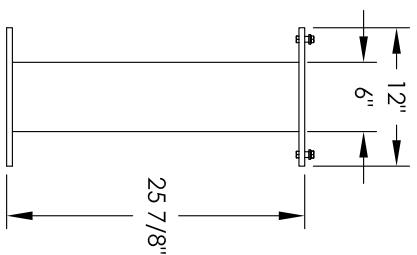

Versatile™ 4C Pedestal Mount Mailbox, 4C11S-2P-P

PEDESTAL DETAIL

COMPARTMENT CHART

DESCRIPTION	COMPARTMENT	COMPARTMENT SIZE	QTY.
PARCEL	PL5	17" H x 12" W x 15" D	1
PARCEL	PL6	20-1/2" H x 12" W x 15" D	1

PRODUCT SERIES: VERSATILE™ 4C PEDESTAL MOUNT MAILBOX

MODEL	REV	LAST REV DATE
4C11S-2P-P	B	5/3/2014
SCALE	DRAWING NUMBER	DRAWN BY
NONE	4C11S-2P-PCS	SDH